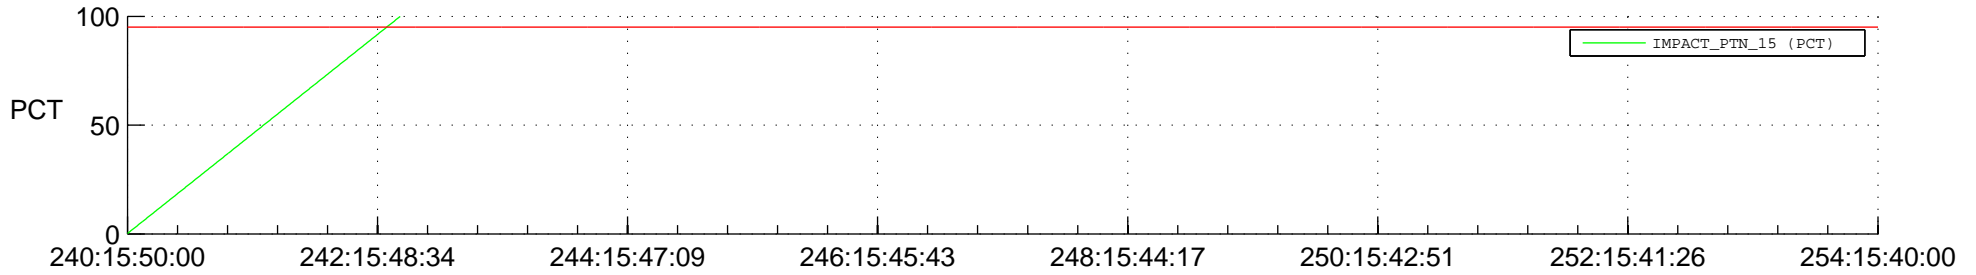

STEREO BEHIND SSR PCT Full Prediction

SWAVES_Percent_Full_Prediction

IMPACT_Percent_Full_Prediction

PLASTIC_Percent_Full_Prediction

Spacecraft_DownLink_Rate

Ground Time (2017:240:15:50:00.000 -2017:254:15:40:00.000)