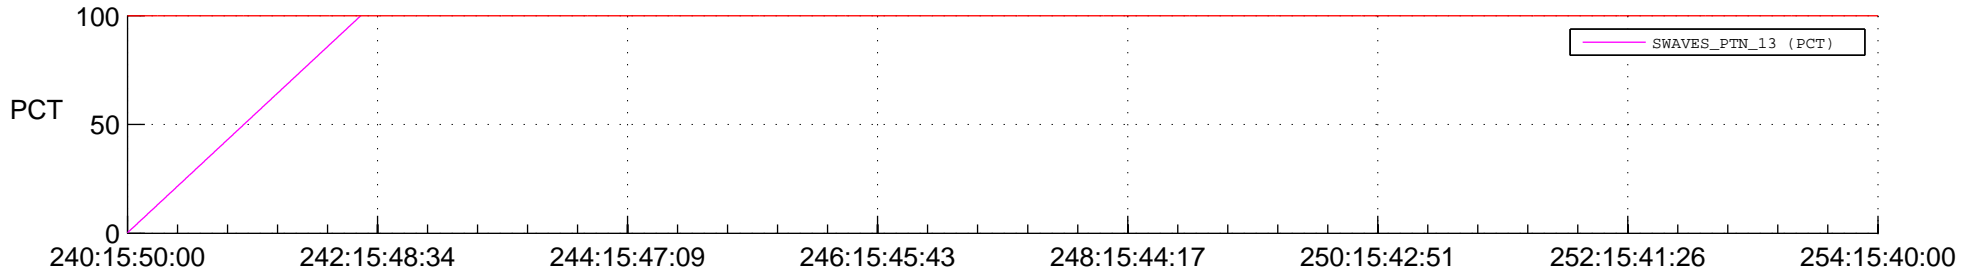

STEREO BEHIND SSR PCT Full Prediction

SWAVES_Percent_Full_Prediction

IMPACT_Percent_Full_Prediction

PLASTIC_Percent_Full_Prediction

Spacecraft_DownLink_Rate

Ground Time (2017:240:15:50:00.000 -2017:254:15:40:00.000)