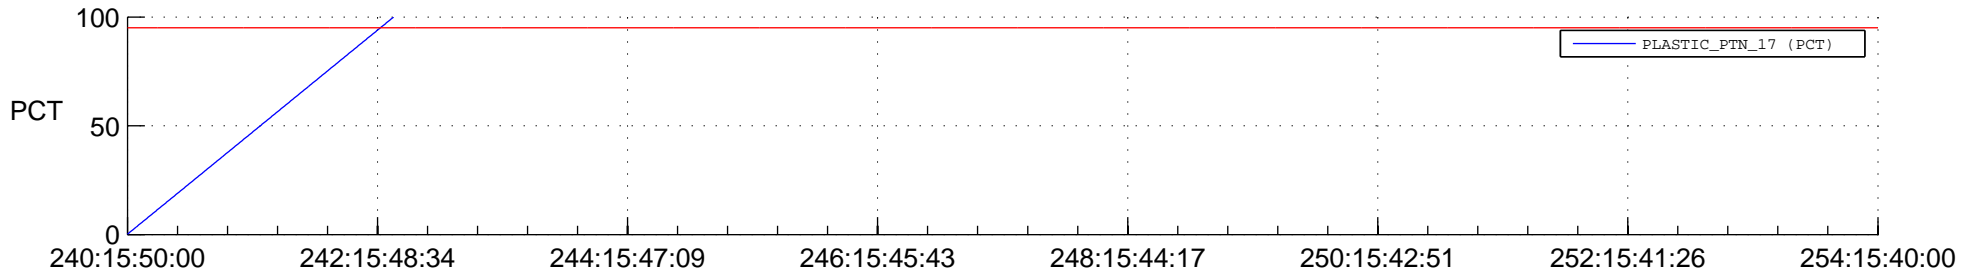

STEREO BEHIND SSR PCT Full Prediction

SWAVES_Percent_Full_Prediction

IMPACT_Percent_Full_Prediction

PLASTIC_Percent_Full_Prediction

Spacecraft_DownLink_Rate

Ground Time (2017:240:15:50:00.000 -2017:254:15:40:00.000)