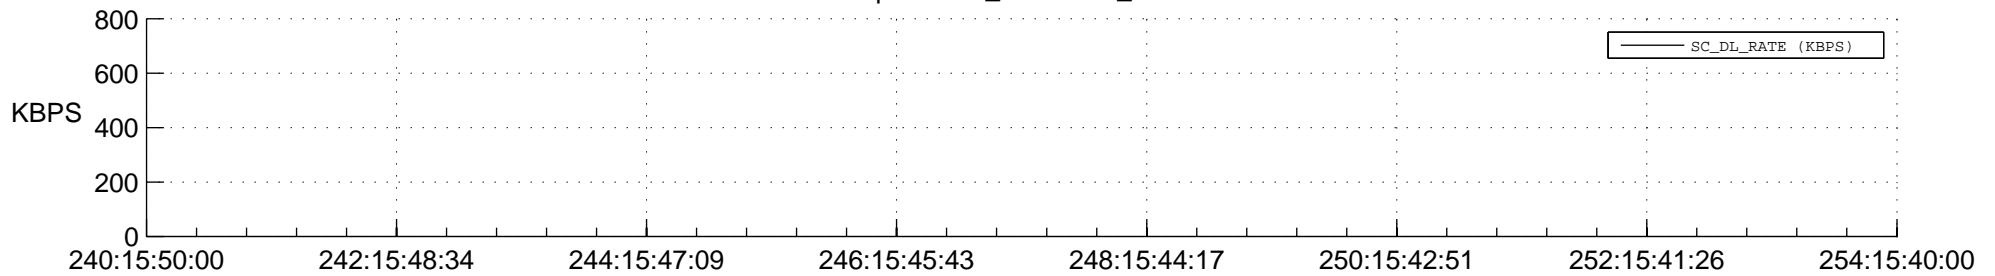

STEREO BEHIND SSR PCT Full Prediction

SWAVES_Percent_Full_Prediction

IMPACT_Percent_Full_Prediction

PLASTIC_Percent_Full_Prediction

Spacecraft_DownLink_Rate

Ground Time (2017:240:15:50:00.000 -2017:254:15:40:00.000)