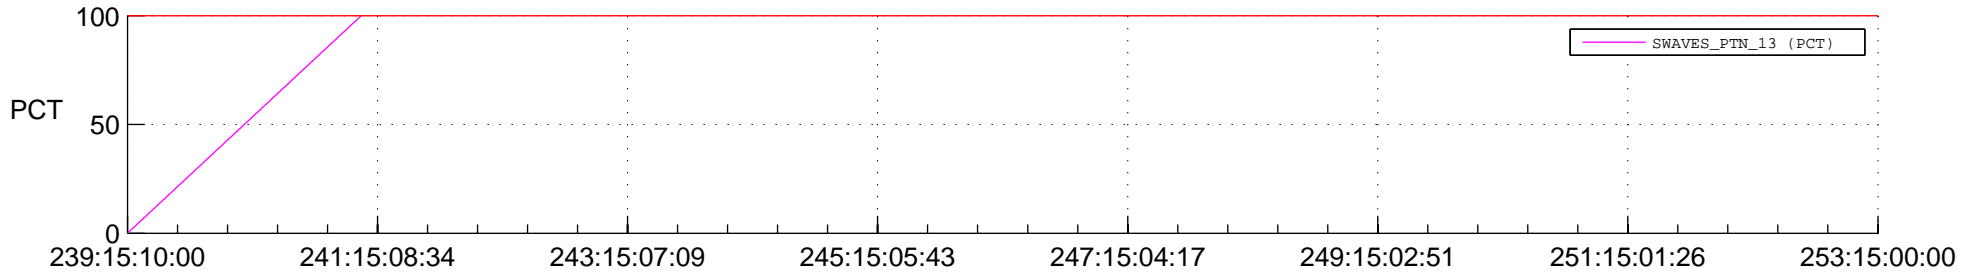

STEREO BEHIND SSR PCT Full Prediction

SWAVES_Percent_Full_Prediction

IMPACT_Percent_Full_Prediction

PLASTIC_Percent_Full_Prediction

Spacecraft_DownLink_Rate

Ground Time (2017:239:15:10:00.000 -2017:253:15:00:00.000)