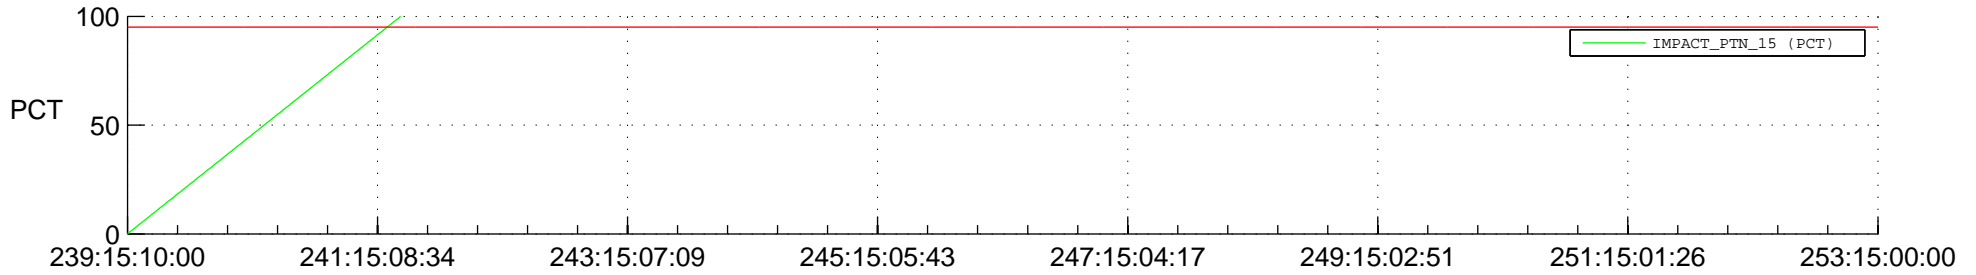

STEREO BEHIND SSR PCT Full Prediction

SWAVES_Percent_Full_Prediction

IMPACT_Percent_Full_Prediction

PLASTIC_Percent_Full_Prediction

Spacecraft_DownLink_Rate

Ground Time (2017:239:15:10:00.000 -2017:253:15:00:00.000)