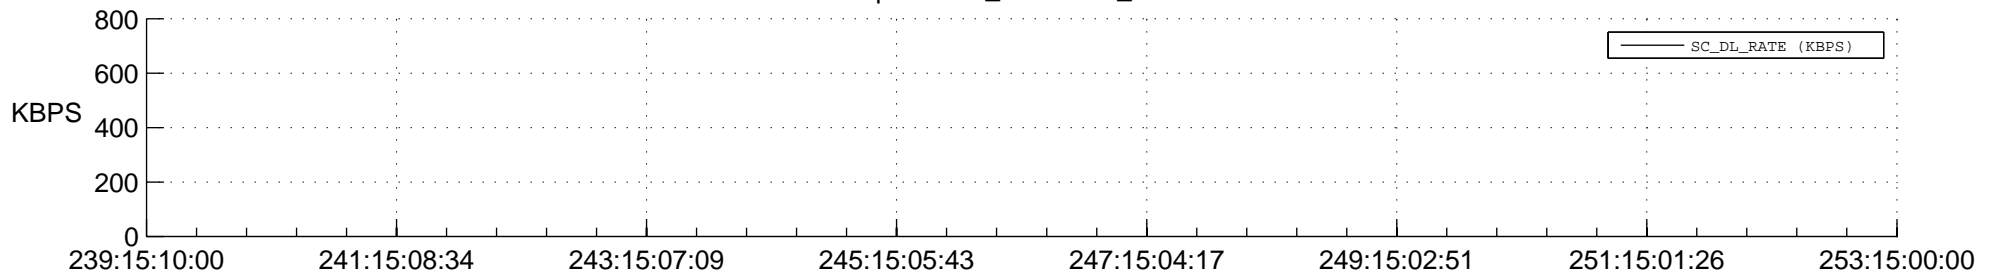

STEREO BEHIND SSR PCT Full Prediction

SWAVES_Percent_Full_Prediction

IMPACT_Percent_Full_Prediction

PLASTIC_Percent_Full_Prediction

Spacecraft_DownLink_Rate

Ground Time (2017:239:15:10:00.000 -2017:253:15:00:00.000)