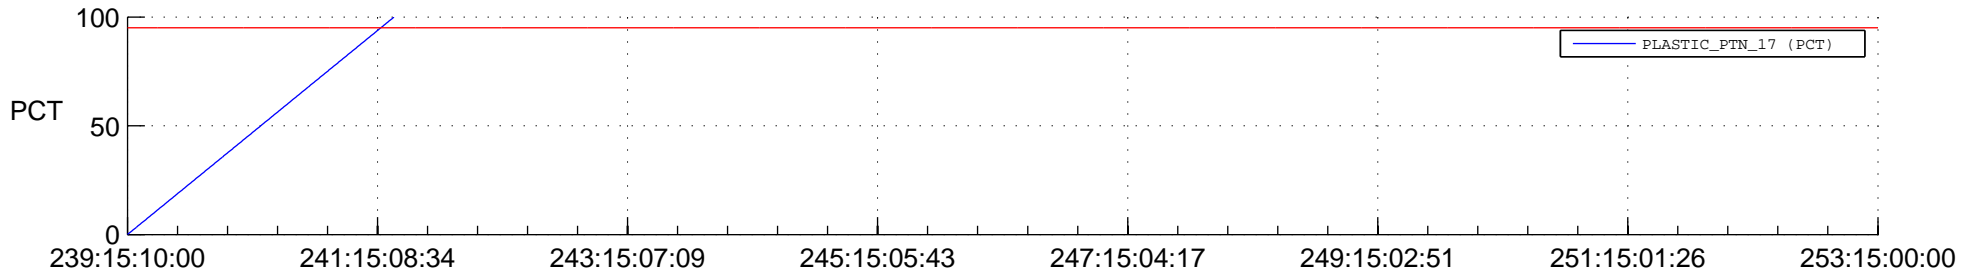

STEREO BEHIND SSR PCT Full Prediction

SWAVES_Percent_Full_Prediction

IMPACT_Percent_Full_Prediction

PLASTIC_Percent_Full_Prediction

Spacecraft_DownLink_Rate

Ground Time (2017:239:15:10:00.000 -2017:253:15:00:00.000)