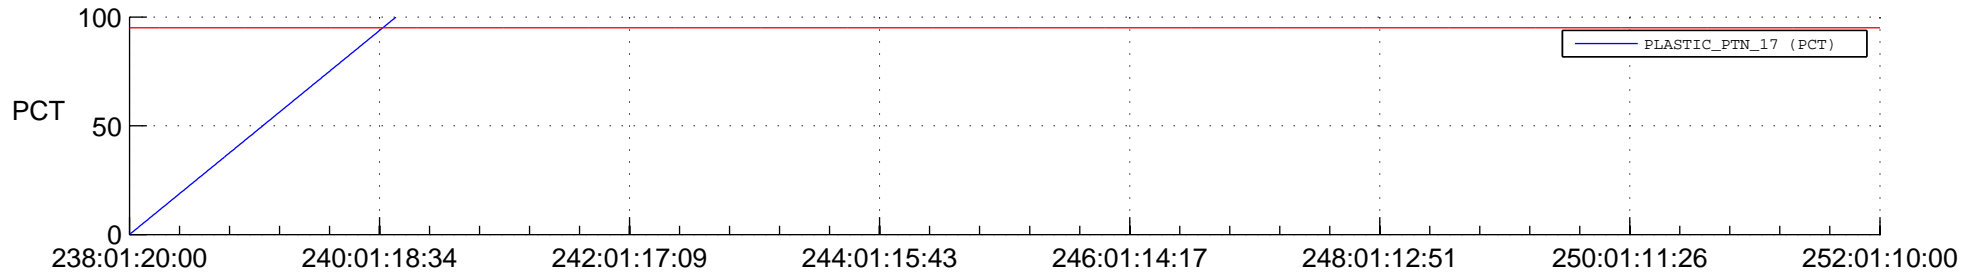

# STEREO BEHIND SSR PCT Full Prediction

## Spacecraft\_DownLink\_Rate

Ground Time (2017:238:01:20:00.000 -2017:252:01:10:00.000)