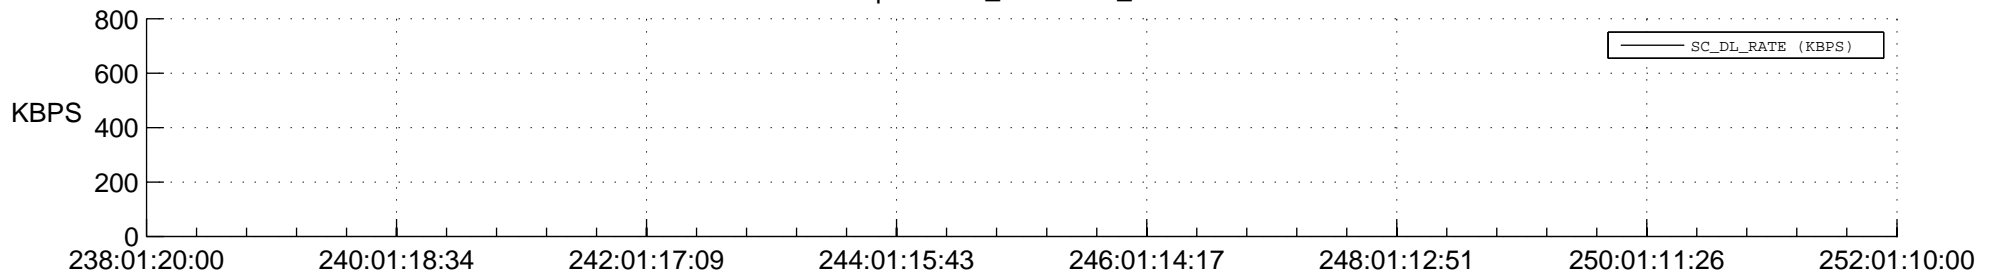

## Spacecraft\_DownLink\_Rate

Ground Time (2017:238:01:20:00.000 -2017:252:01:10:00.000)