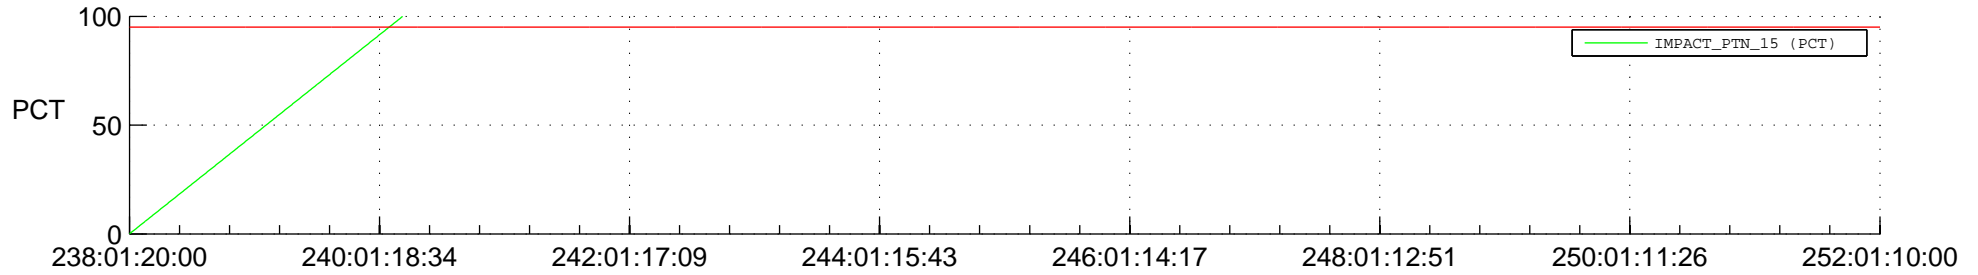

IMPACT_Percent_Full_Prediction