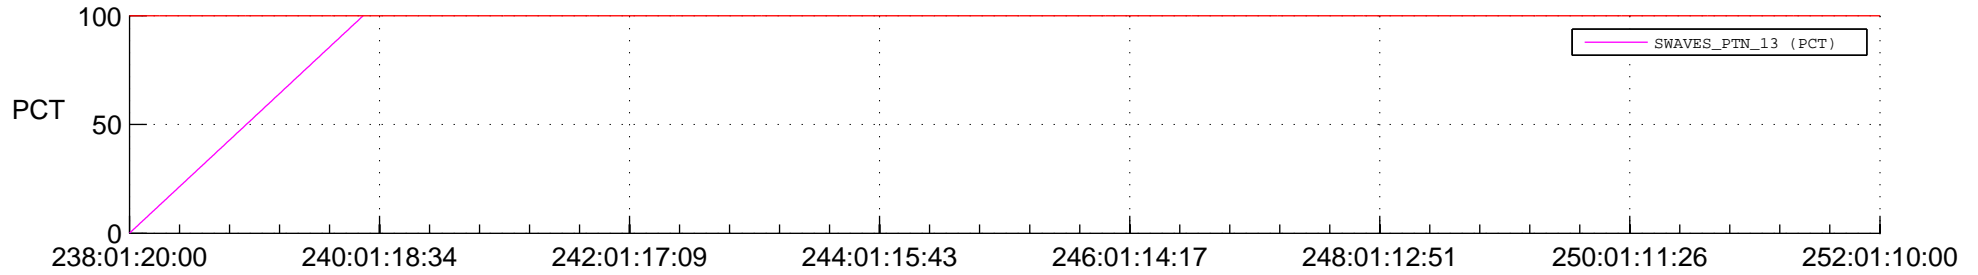

STEREO BEHIND SSR PCT Full Prediction

SWAVES_Percent_Full_Prediction