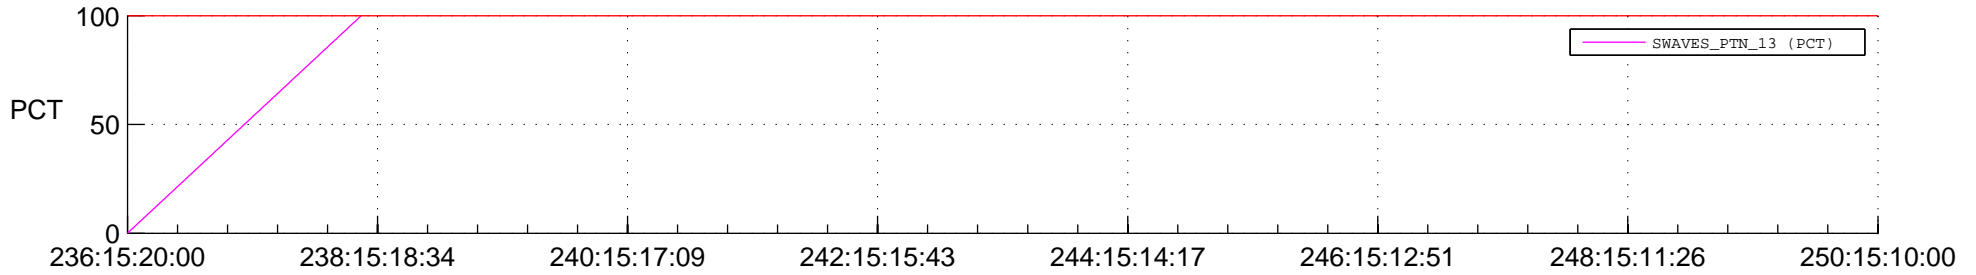

STEREO BEHIND SSR PCT Full Prediction

SWAVES_Percent_Full_Prediction

IMPACT_Percent_Full_Prediction

PLASTIC_Percent_Full_Prediction

Spacecraft_DownLink_Rate

Ground Time (2017:236:15:20:00.000 -2017:250:15:10:00.000)