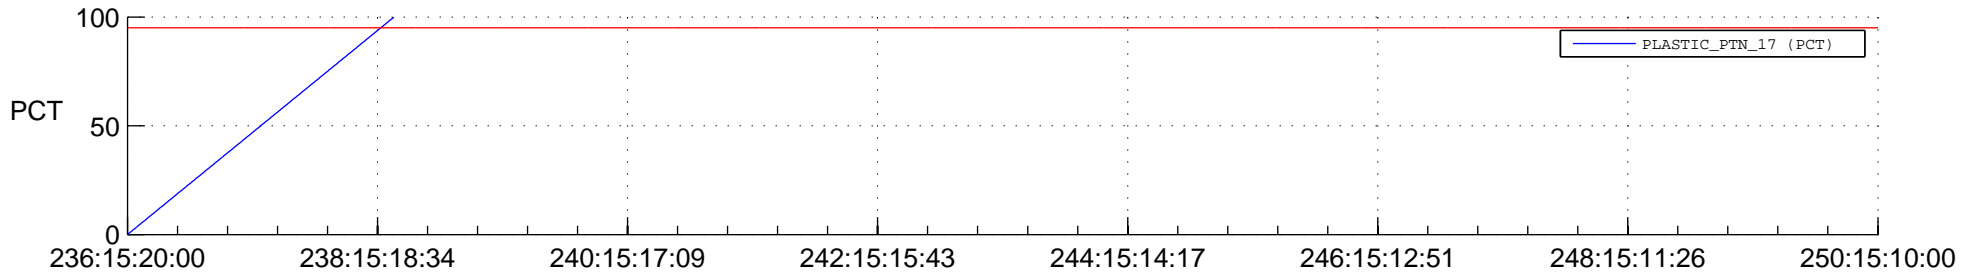

STEREO BEHIND SSR PCT Full Prediction

SWAVES_Percent_Full_Prediction

IMPACT_Percent_Full_Prediction

PLASTIC_Percent_Full_Prediction

Spacecraft_DownLink_Rate

Ground Time (2017:236:15:20:00.000 -2017:250:15:10:00.000)