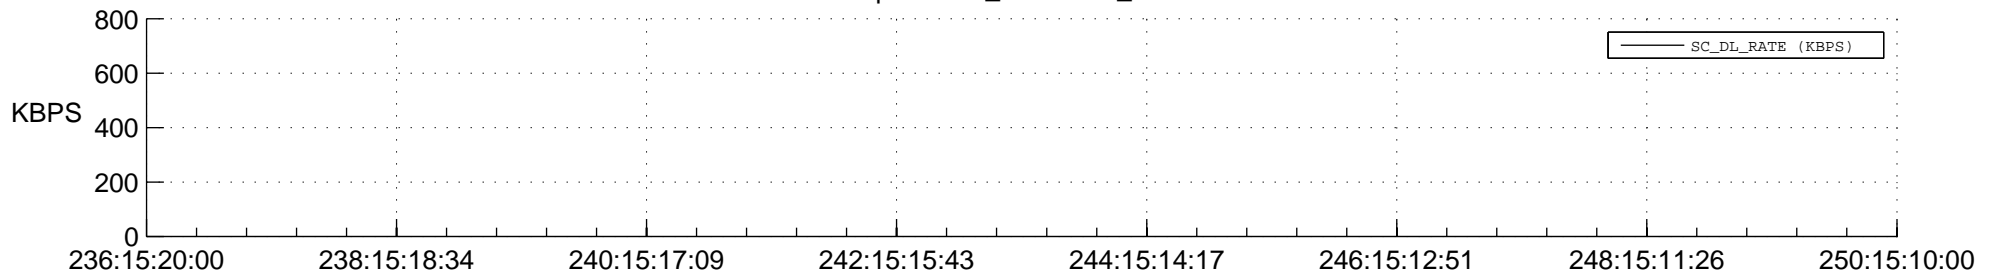

STEREO BEHIND SSR PCT Full Prediction

SWAVES_Percent_Full_Prediction

IMPACT_Percent_Full_Prediction

PLASTIC_Percent_Full_Prediction

Spacecraft_DownLink_Rate

Ground Time (2017:236:15:20:00.000 -2017:250:15:10:00.000)