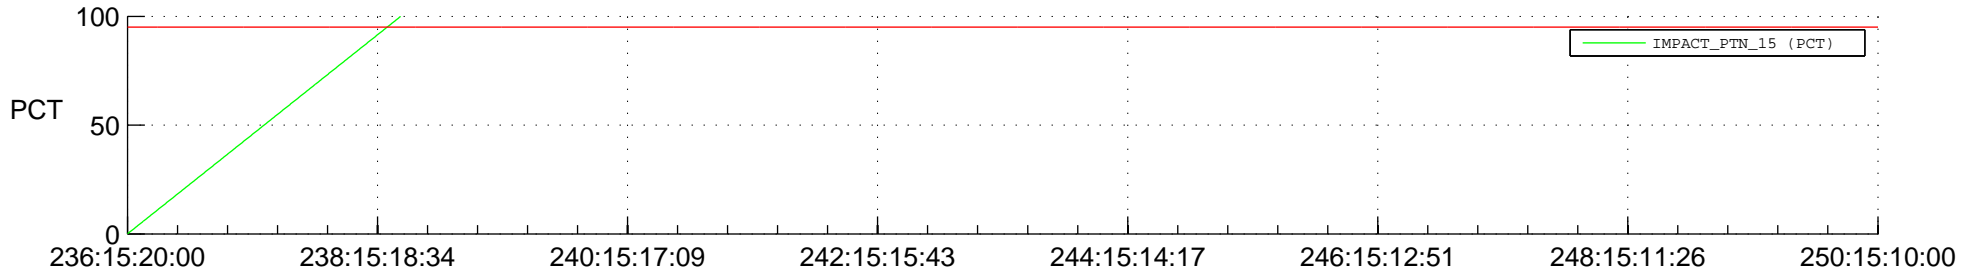

STEREO BEHIND SSR PCT Full Prediction

SWAVES_Percent_Full_Prediction

IMPACT_Percent_Full_Prediction

PLASTIC_Percent_Full_Prediction

Spacecraft_DownLink_Rate

Ground Time (2017:236:15:20:00.000 -2017:250:15:10:00.000)