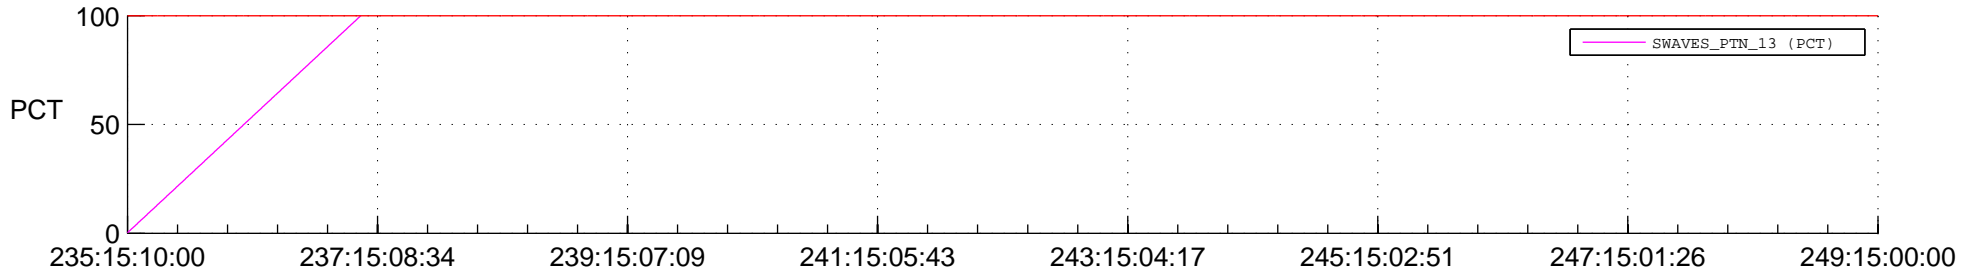

STEREO BEHIND SSR PCT Full Prediction

SWAVES_Percent_Full_Prediction

IMPACT_Percent_Full_Prediction

PLASTIC_Percent_Full_Prediction

Spacecraft_DownLink_Rate

Ground Time (2017:235:15:10:00.000 -2017:249:15:00:00.000)