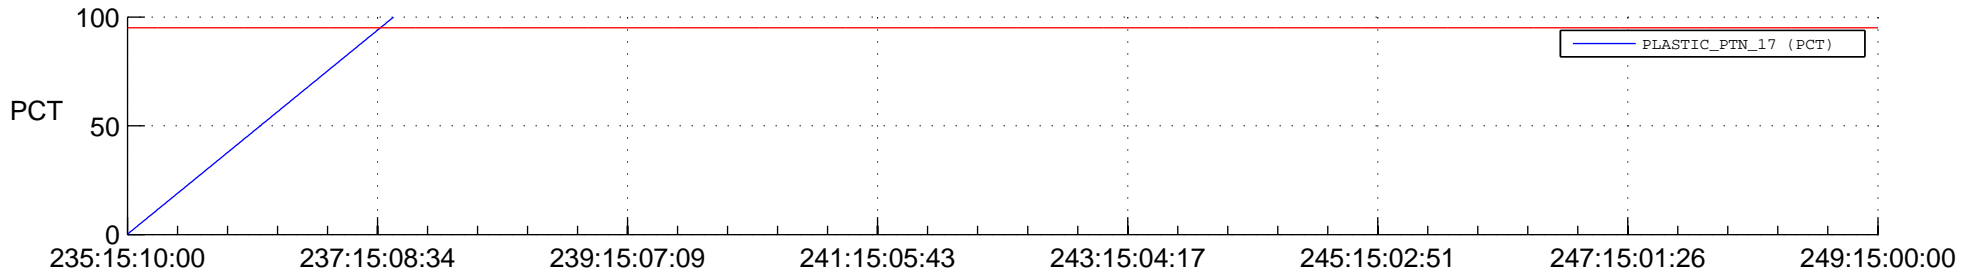

STEREO BEHIND SSR PCT Full Prediction

SWAVES_Percent_Full_Prediction

IMPACT_Percent_Full_Prediction

PLASTIC_Percent_Full_Prediction

Spacecraft_DownLink_Rate

Ground Time (2017:235:15:10:00.000 -2017:249:15:00:00.000)