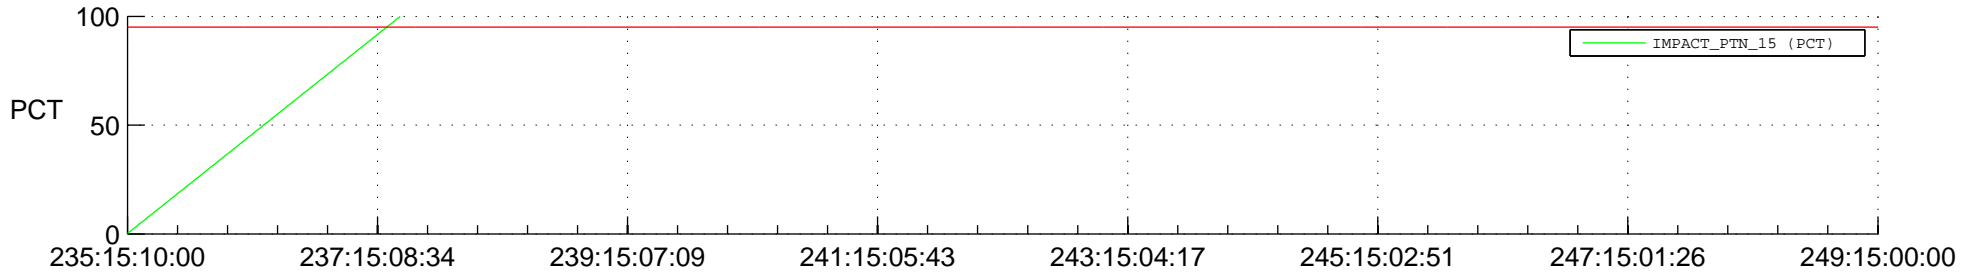

STEREO BEHIND SSR PCT Full Prediction

SWAVES_Percent_Full_Prediction

IMPACT_Percent_Full_Prediction

PLASTIC_Percent_Full_Prediction

Spacecraft_DownLink_Rate

Ground Time (2017:235:15:10:00.000 -2017:249:15:00:00.000)