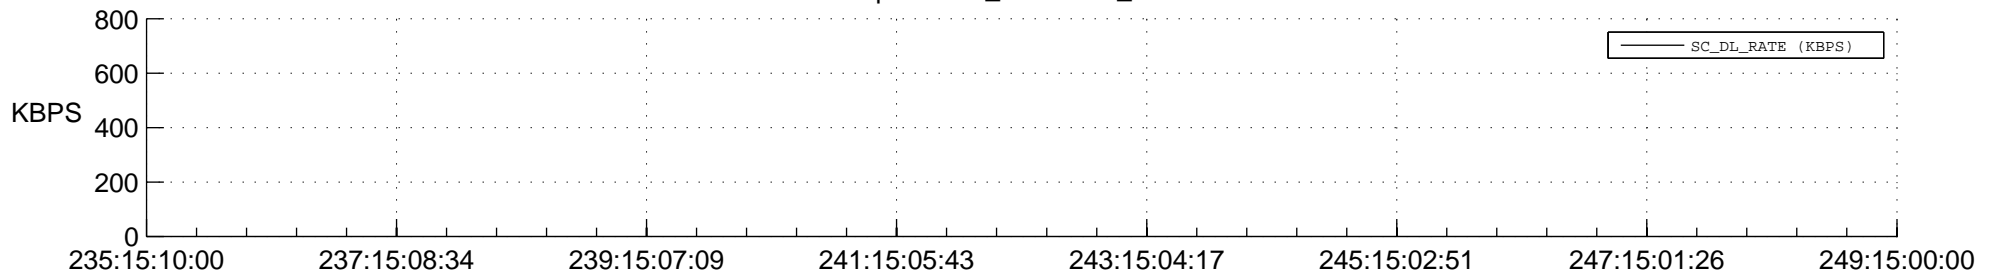

STEREO BEHIND SSR PCT Full Prediction

SWAVES_Percent_Full_Prediction

IMPACT_Percent_Full_Prediction

PLASTIC_Percent_Full_Prediction

Spacecraft_DownLink_Rate

Ground Time (2017:235:15:10:00.000 -2017:249:15:00:00.000)