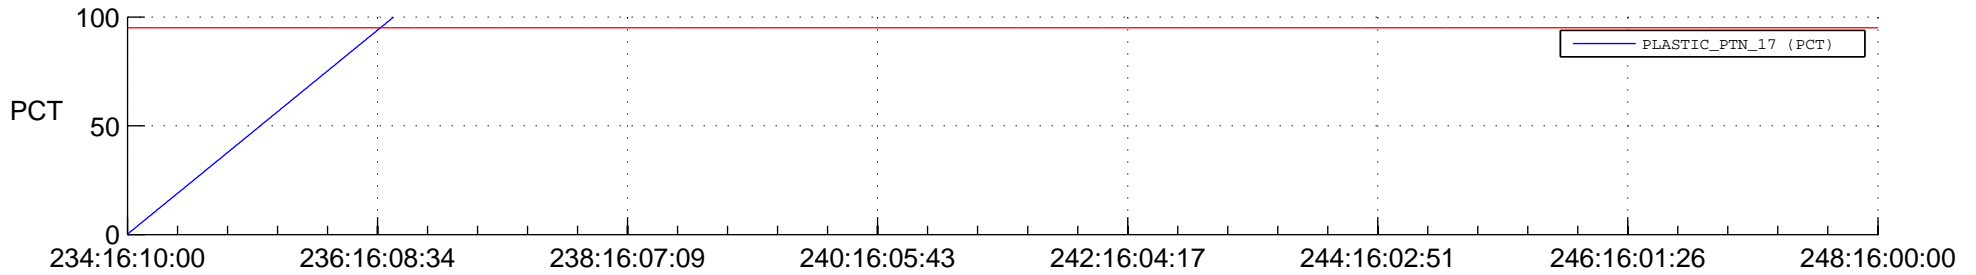

## SWAVES\_Percent\_Full\_Prediction

## Spacecraft\_DownLink\_Rate

Ground Time (2017:234:16:10:00.000 -2017:248:16:00:00.000)