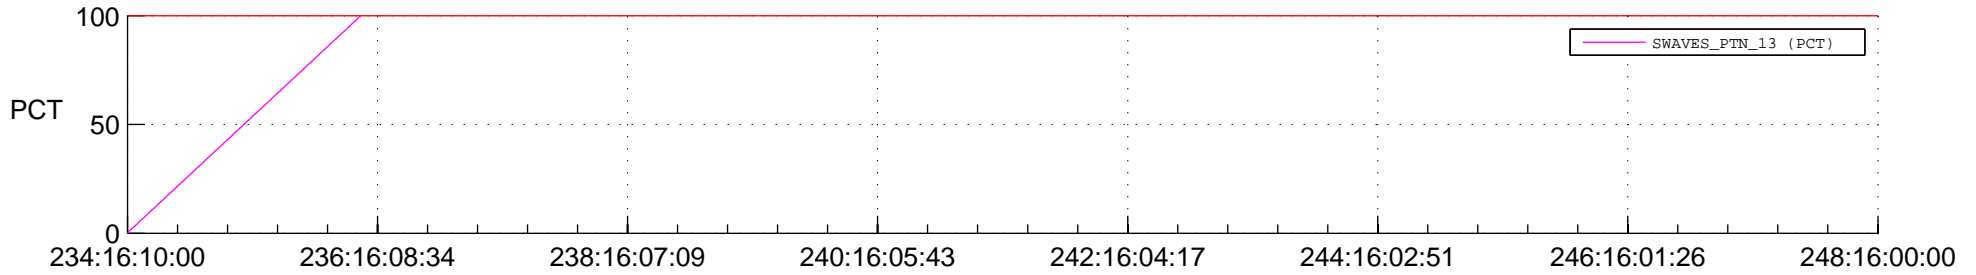

STEREO BEHIND SSR PCT Full Prediction

SWAVES_Percent_Full_Prediction