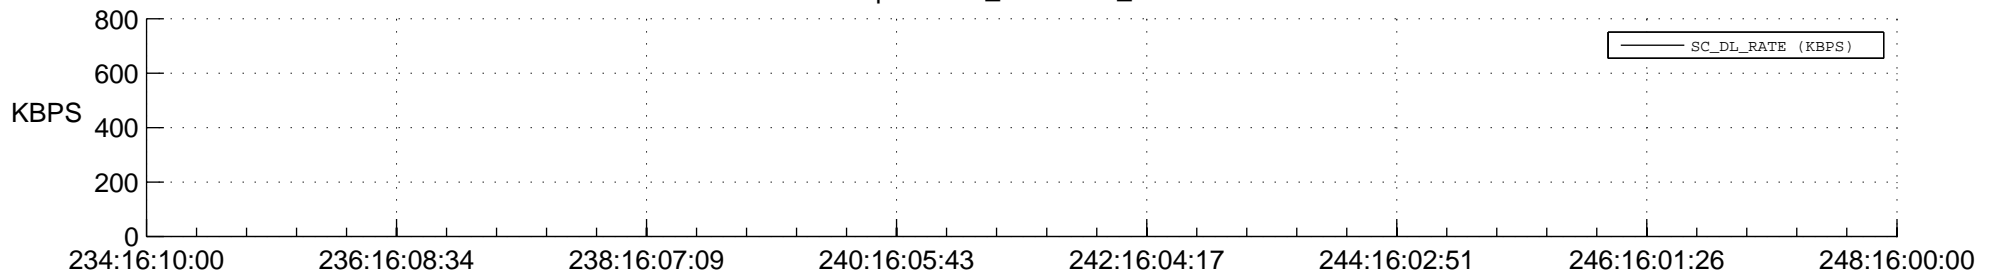

## Spacecraft\_DownLink\_Rate

Ground Time (2017:234:16:10:00.000 -2017:248:16:00:00.000)