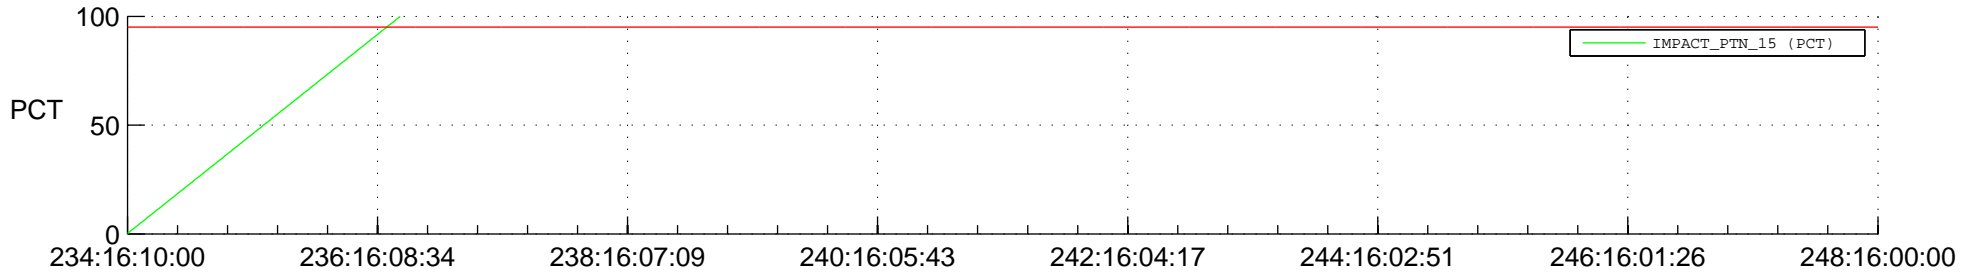

IMPACT_Percent_Full_Prediction