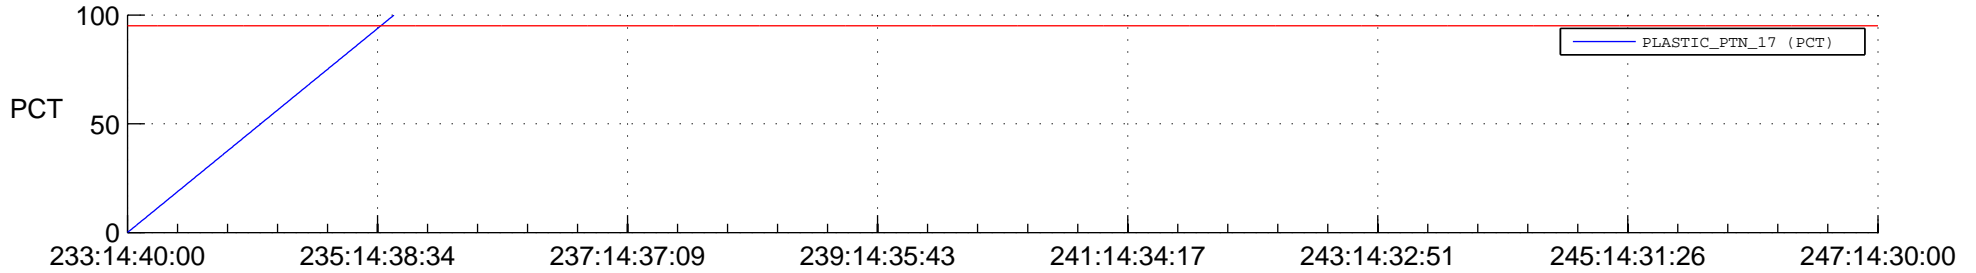

STEREO BEHIND SSR PCT Full Prediction

SWAVES_Percent_Full_Prediction

IMPACT_Percent_Full_Prediction

PLASTIC_Percent_Full_Prediction

Spacecraft_DownLink_Rate

Ground Time (2017:233:14:40:00.000 -2017:247:14:30:00.000)