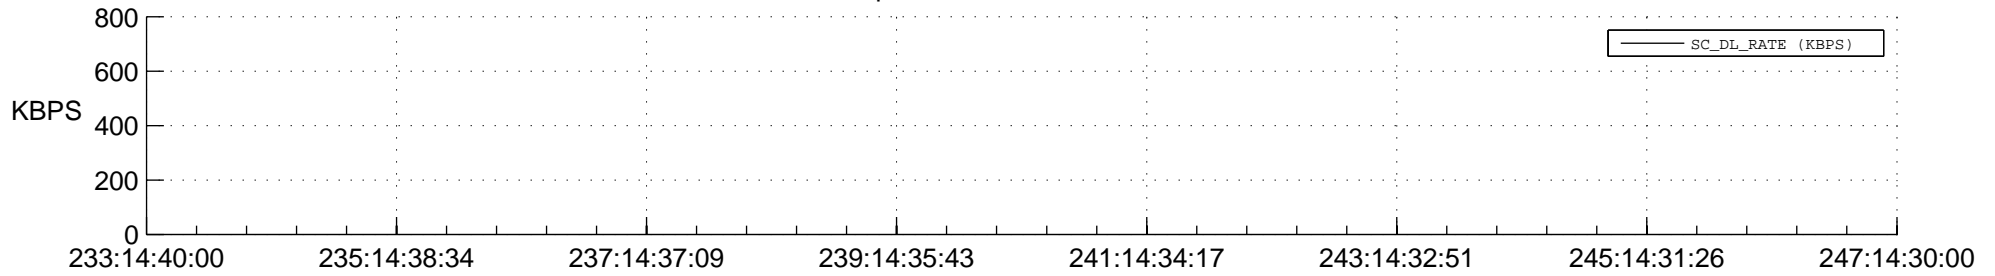

STEREO BEHIND SSR PCT Full Prediction

SWAVES_Percent_Full_Prediction

IMPACT_Percent_Full_Prediction

PLASTIC_Percent_Full_Prediction

Spacecraft_DownLink_Rate

Ground Time (2017:233:14:40:00.000 -2017:247:14:30:00.000)