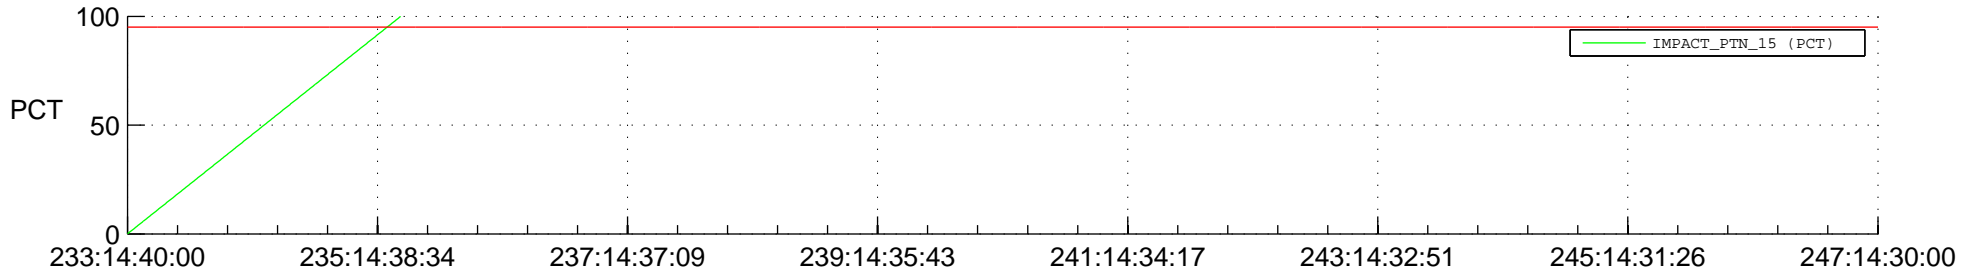

STEREO BEHIND SSR PCT Full Prediction

SWAVES_Percent_Full_Prediction

IMPACT_Percent_Full_Prediction

PLASTIC_Percent_Full_Prediction

Spacecraft_DownLink_Rate

Ground Time (2017:233:14:40:00.000 -2017:247:14:30:00.000)