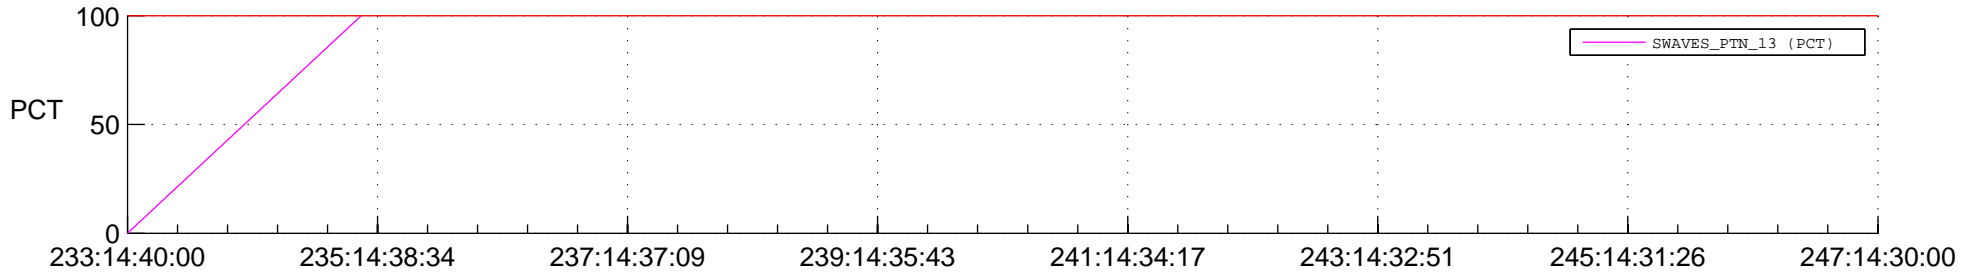

STEREO BEHIND SSR PCT Full Prediction

SWAVES_Percent_Full_Prediction

IMPACT_Percent_Full_Prediction

PLASTIC_Percent_Full_Prediction

Spacecraft_DownLink_Rate

Ground Time (2017:233:14:40:00.000 -2017:247:14:30:00.000)