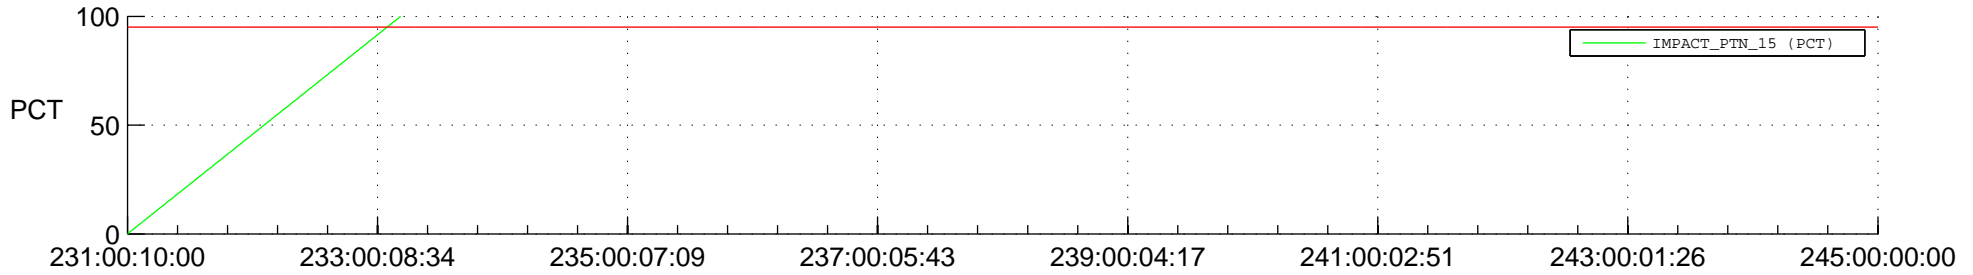

STEREO BEHIND SSR PCT Full Prediction

SWAVES_Percent_Full_Prediction

IMPACT_Percent_Full_Prediction

PLASTIC_Percent_Full_Prediction

Spacecraft_DownLink_Rate

Ground Time (2017:231:00:10:00.000 -2017:245:00:00:00.000)