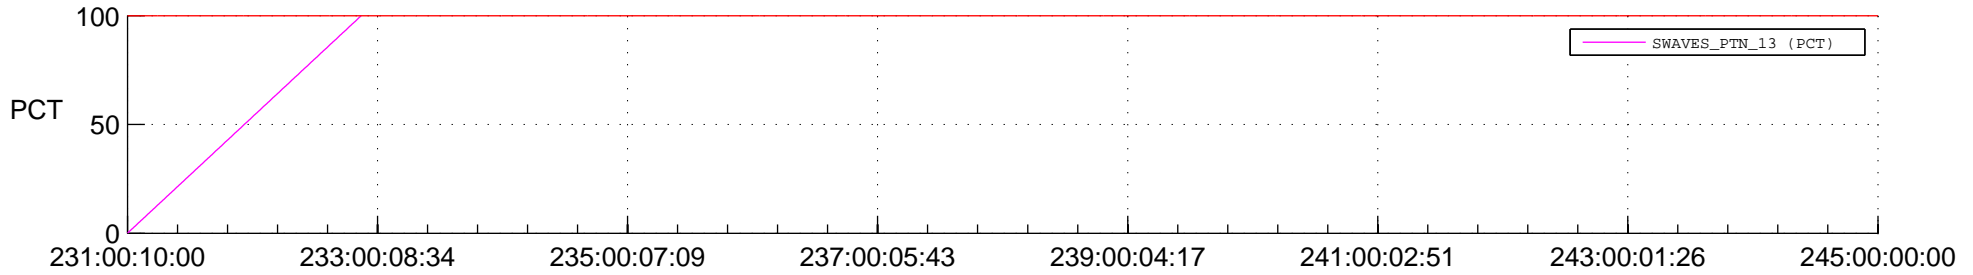

STEREO BEHIND SSR PCT Full Prediction

SWAVES_Percent_Full_Prediction

IMPACT_Percent_Full_Prediction

PLASTIC_Percent_Full_Prediction

Spacecraft_DownLink_Rate

Ground Time (2017:231:00:10:00.000 -2017:245:00:00:00.000)