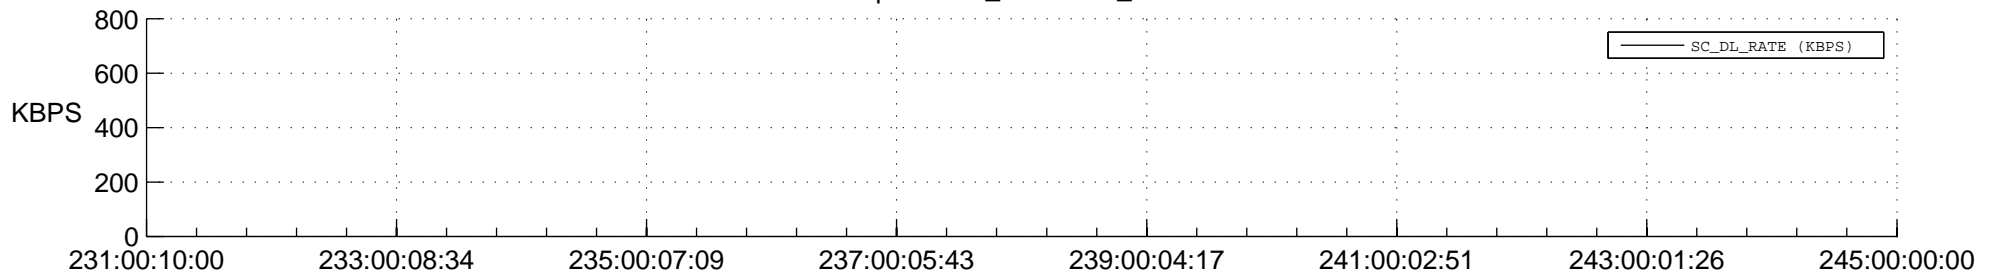

STEREO BEHIND SSR PCT Full Prediction

SWAVES_Percent_Full_Prediction

IMPACT_Percent_Full_Prediction

PLASTIC_Percent_Full_Prediction

Spacecraft_DownLink_Rate

Ground Time (2017:231:00:10:00.000 -2017:245:00:00:00.000)