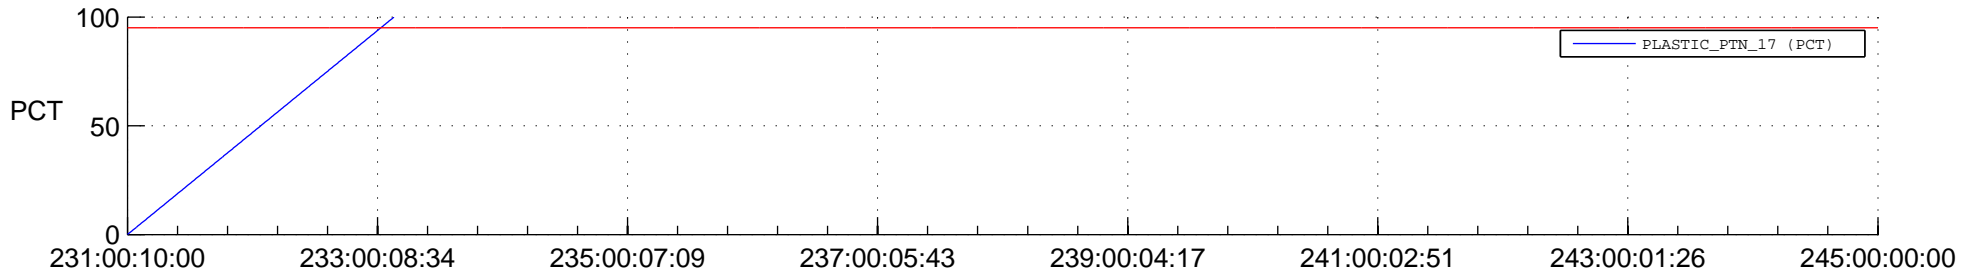

STEREO BEHIND SSR PCT Full Prediction

SWAVES_Percent_Full_Prediction

IMPACT_Percent_Full_Prediction

PLASTIC_Percent_Full_Prediction

Spacecraft_DownLink_Rate

Ground Time (2017:231:00:10:00.000 -2017:245:00:00:00.000)