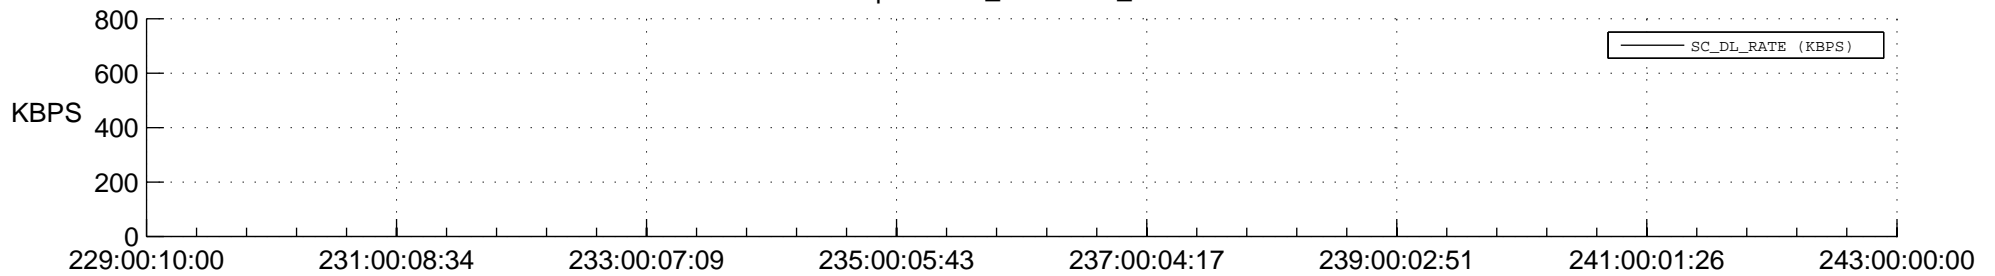

## Spacecraft\_DownLink\_Rate

Ground Time (2017:229:00:10:00.000 -2017:243:00:00:00.000)