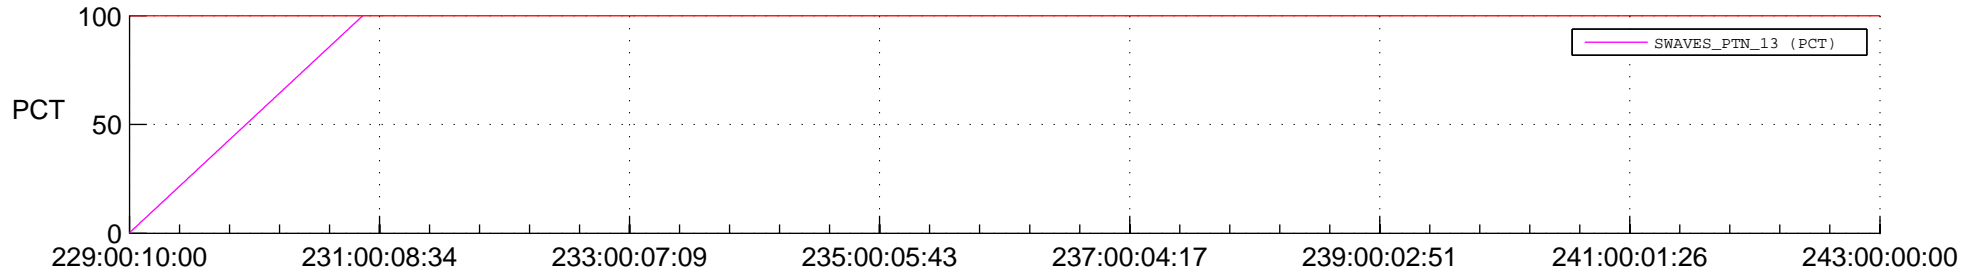

STEREO BEHIND SSR PCT Full Prediction

SWAVES_Percent_Full_Prediction