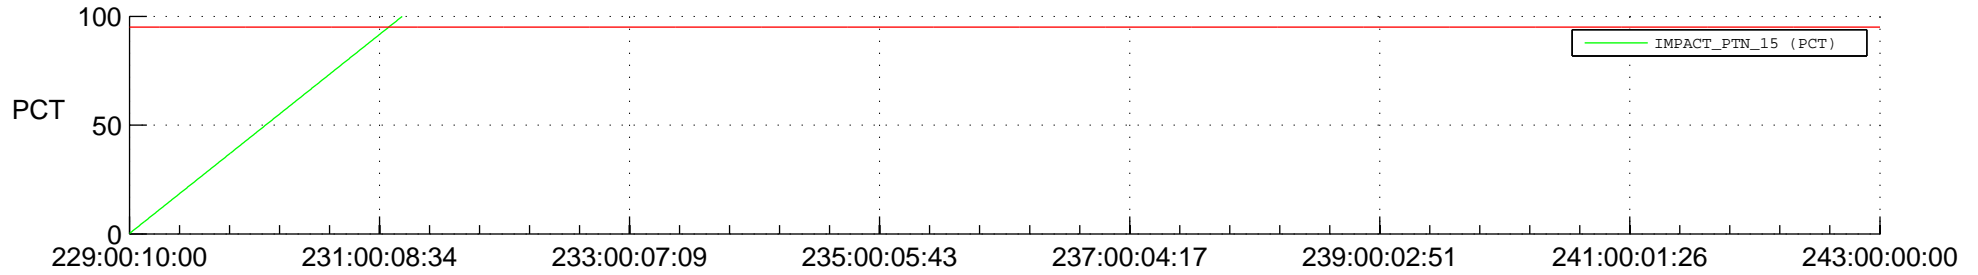

IMPACT_Percent_Full_Prediction