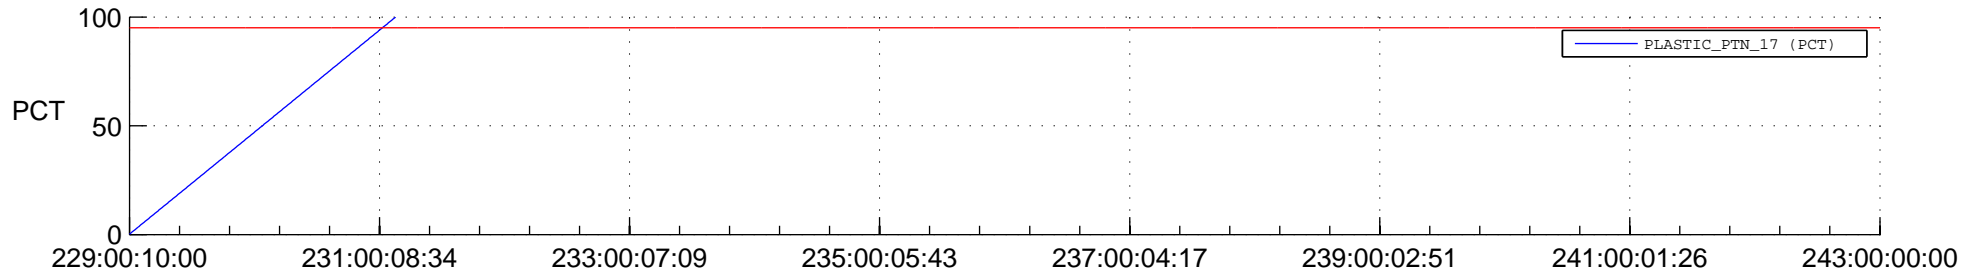

## Spacecraft\_DownLink\_Rate

Ground Time (2017:229:00:10:00.000 -2017:243:00:00:00.000)