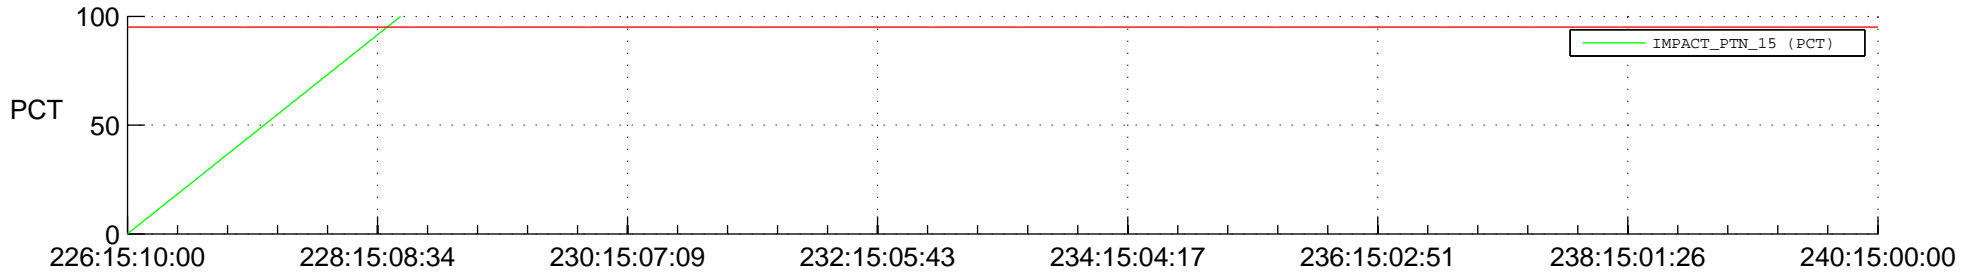

STEREO BEHIND SSR PCT Full Prediction

SWAVES_Percent_Full_Prediction

IMPACT_Percent_Full_Prediction

PLASTIC_Percent_Full_Prediction

Spacecraft_DownLink_Rate

Ground Time (2017:226:15:10:00.000 -2017:240:15:00:00.000)