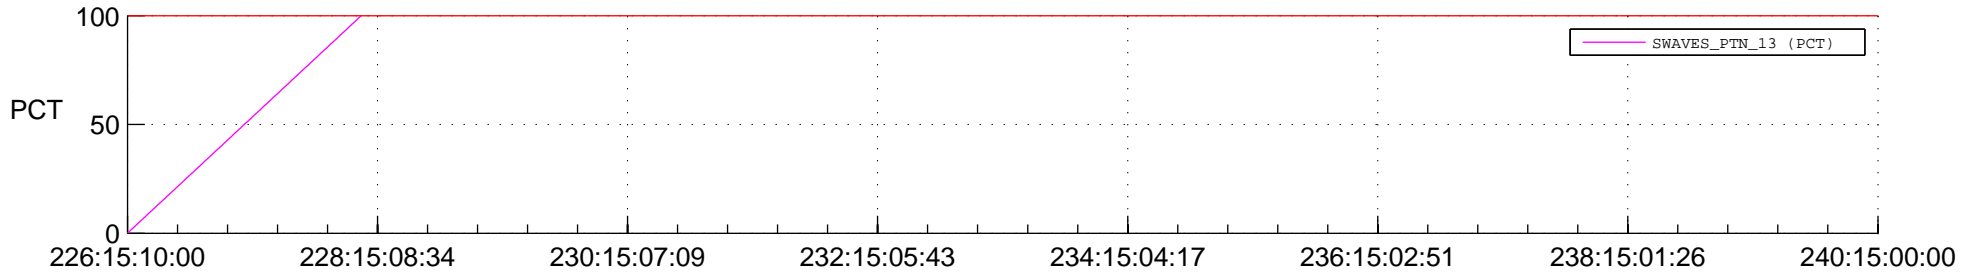

STEREO BEHIND SSR PCT Full Prediction

SWAVES_Percent_Full_Prediction

IMPACT_Percent_Full_Prediction

PLASTIC_Percent_Full_Prediction

Spacecraft_DownLink_Rate

Ground Time (2017:226:15:10:00.000 -2017:240:15:00:00.000)