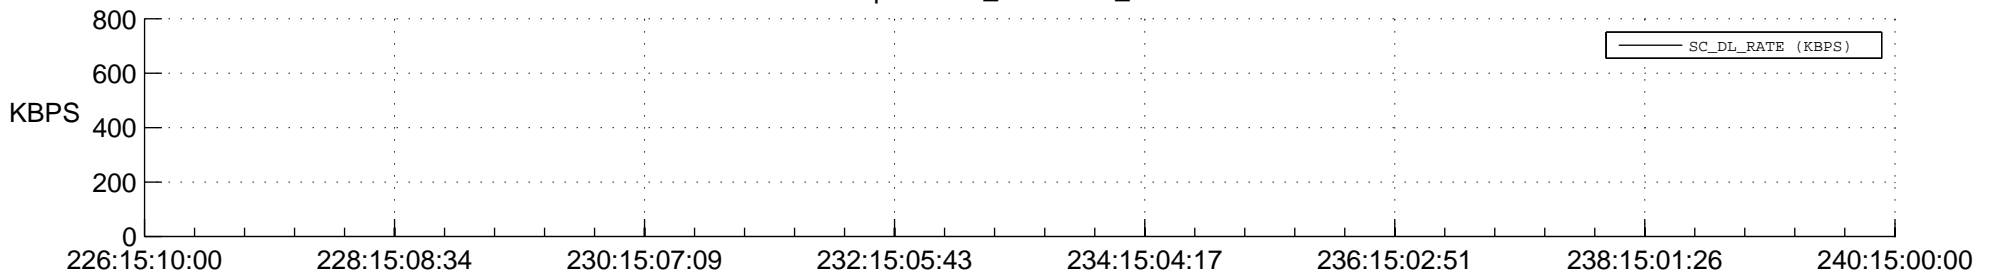

STEREO BEHIND SSR PCT Full Prediction

SWAVES_Percent_Full_Prediction

IMPACT_Percent_Full_Prediction

PLASTIC_Percent_Full_Prediction

Spacecraft_DownLink_Rate

Ground Time (2017:226:15:10:00.000 -2017:240:15:00:00.000)