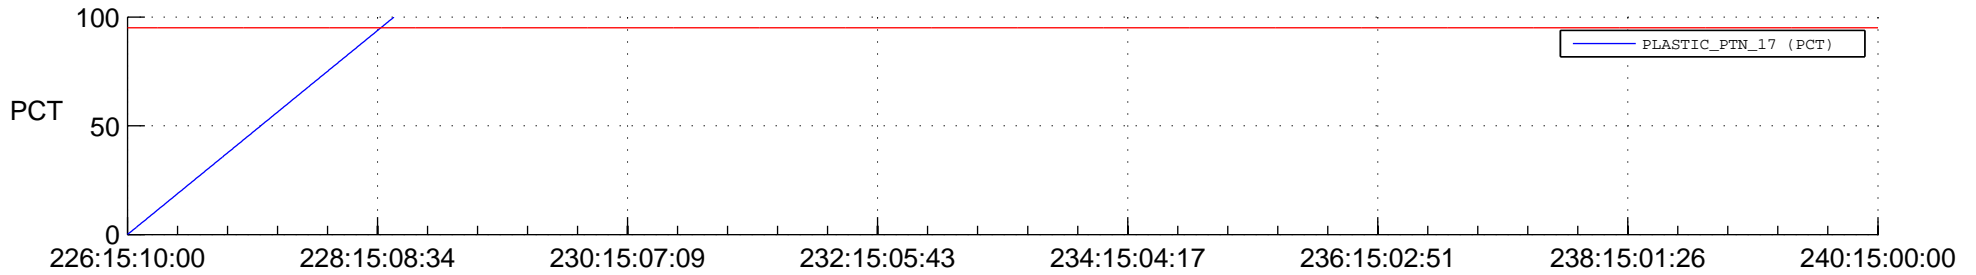

STEREO BEHIND SSR PCT Full Prediction

SWAVES_Percent_Full_Prediction

IMPACT_Percent_Full_Prediction

PLASTIC_Percent_Full_Prediction

Spacecraft_DownLink_Rate

Ground Time (2017:226:15:10:00.000 -2017:240:15:00:00.000)