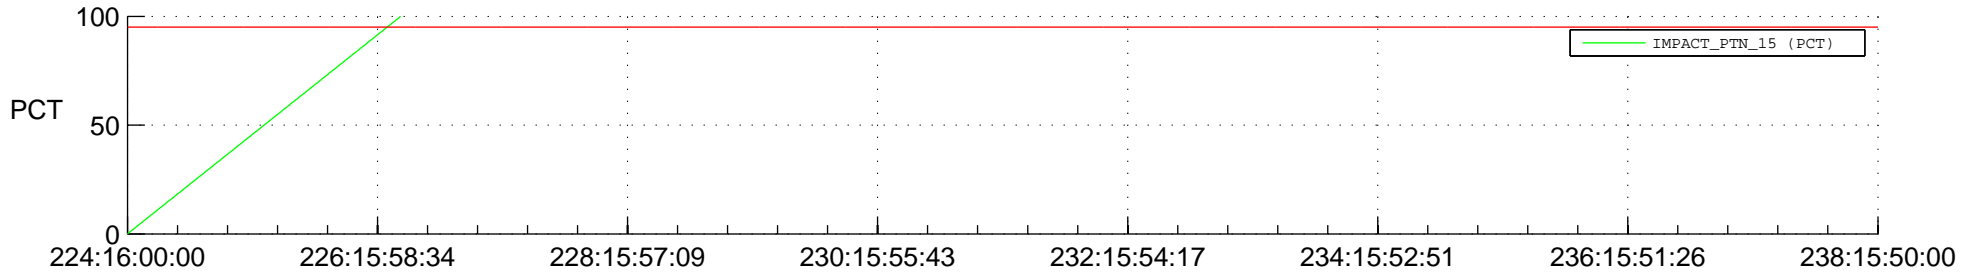

IMPACT_Percent_Full_Prediction