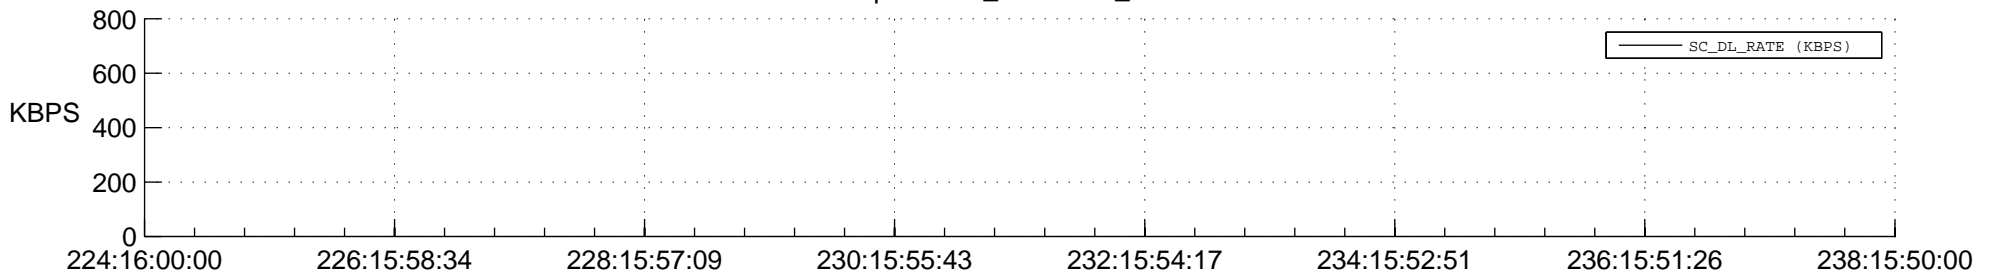

## Spacecraft\_DownLink\_Rate

Ground Time (2017:224:16:00:00.000 -2017:238:15:50:00.000)