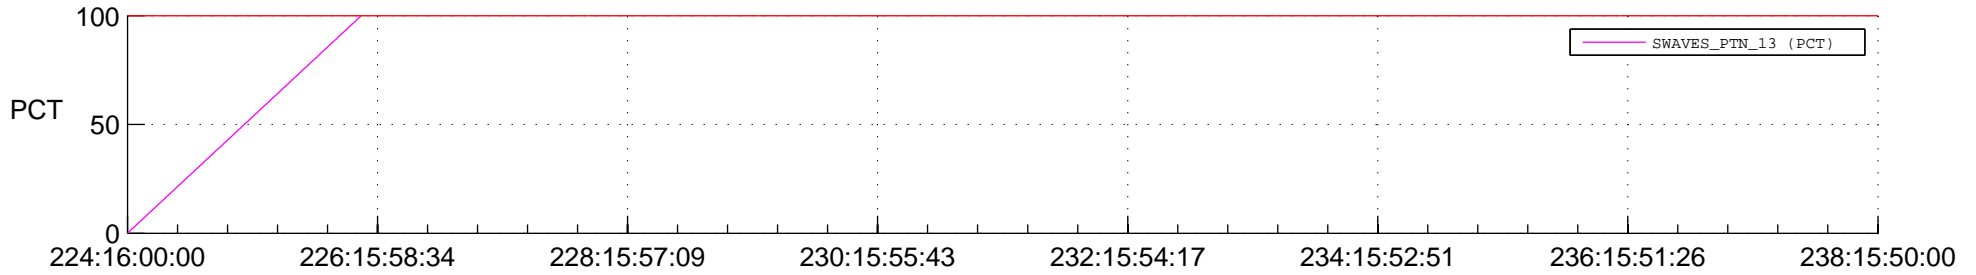

STEREO BEHIND SSR PCT Full Prediction

SWAVES_Percent_Full_Prediction