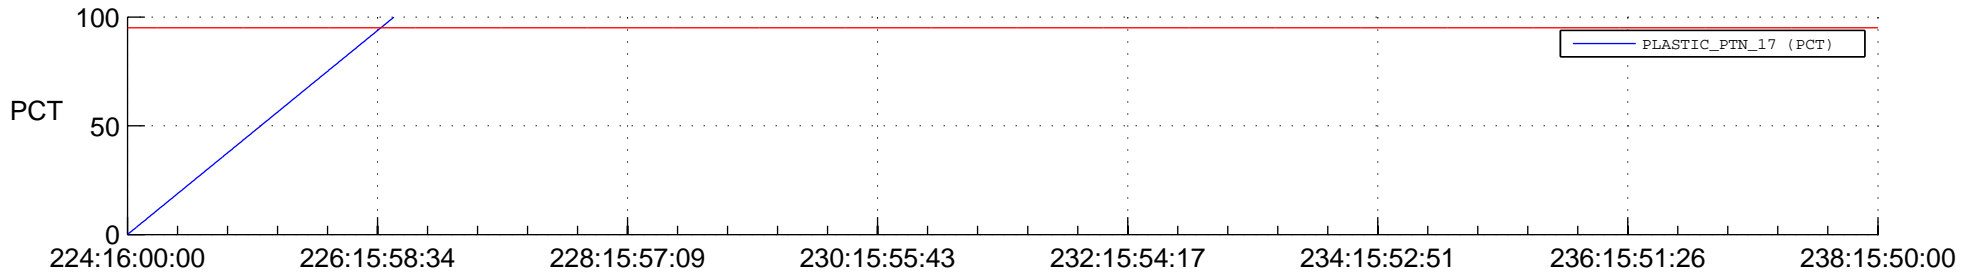

## SWAVES\_Percent\_Full\_Prediction

## Spacecraft\_DownLink\_Rate

Ground Time (2017:224:16:00:00.000 -2017:238:15:50:00.000)