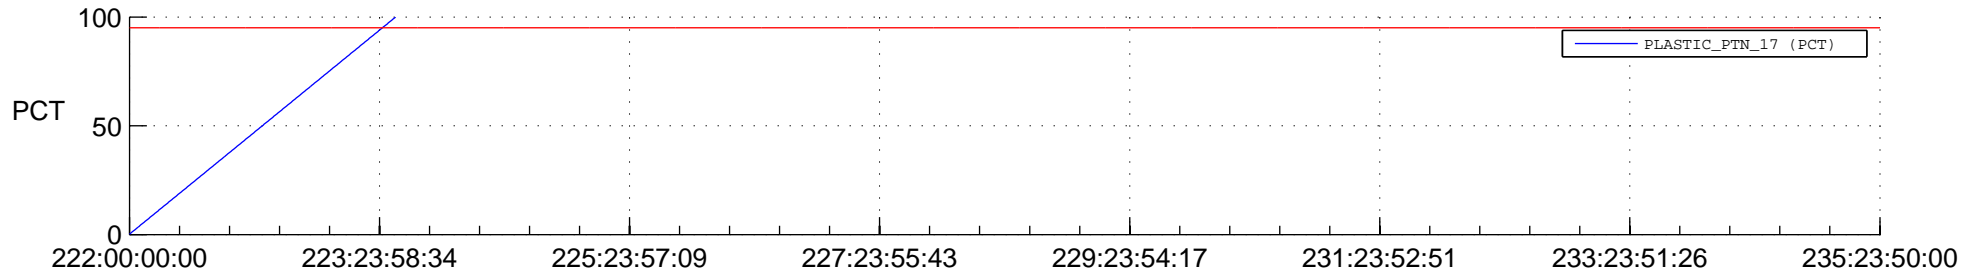

STEREO BEHIND SSR PCT Full Prediction

SWAVES_Percent_Full_Prediction

IMPACT_Percent_Full_Prediction

PLASTIC_Percent_Full_Prediction

Spacecraft_DownLink_Rate