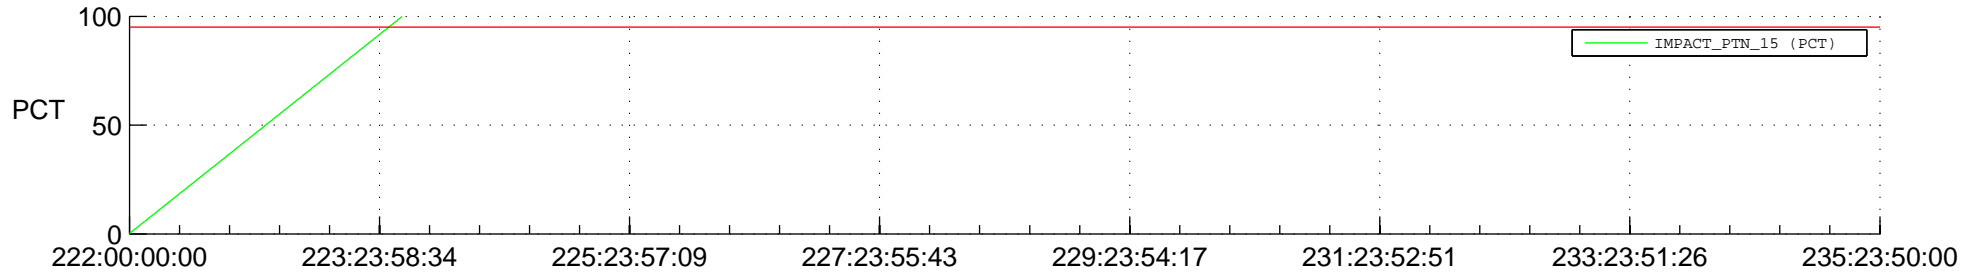

STEREO BEHIND SSR PCT Full Prediction

SWAVES_Percent_Full_Prediction

IMPACT_Percent_Full_Prediction

PLASTIC_Percent_Full_Prediction

Spacecraft_DownLink_Rate