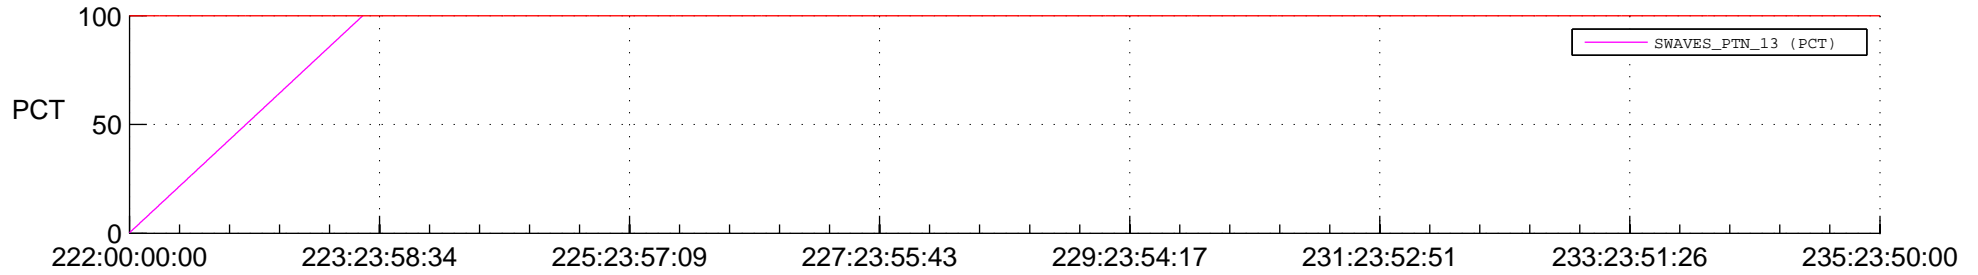

STEREO BEHIND SSR PCT Full Prediction

SWAVES_Percent_Full_Prediction

IMPACT_Percent_Full_Prediction

PLASTIC_Percent_Full_Prediction

Spacecraft_DownLink_Rate