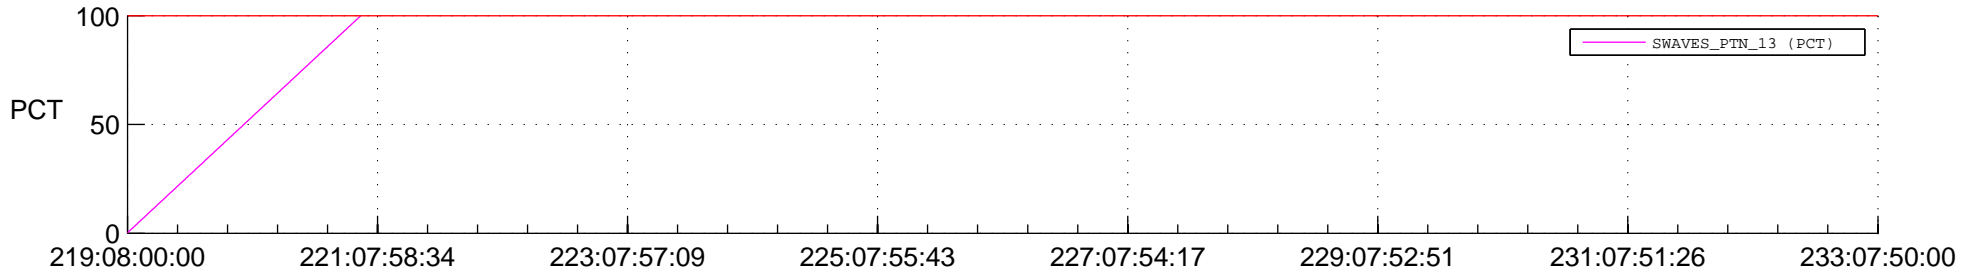

STEREO BEHIND SSR PCT Full Prediction

SWAVES_Percent_Full_Prediction