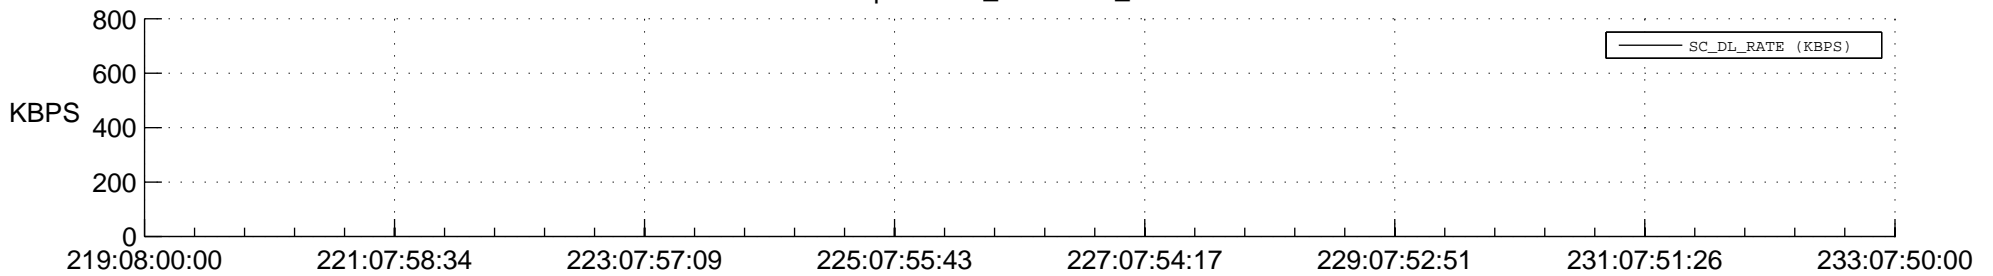

## Spacecraft\_DownLink\_Rate

Ground Time (2017:219:08:00:00.000 -2017:233:07:50:00.000)