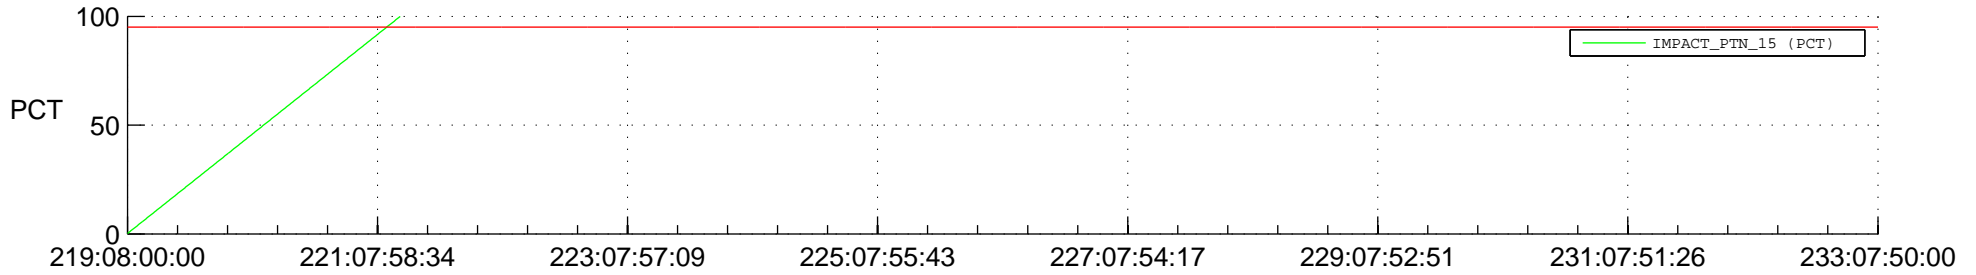

IMPACT_Percent_Full_Prediction