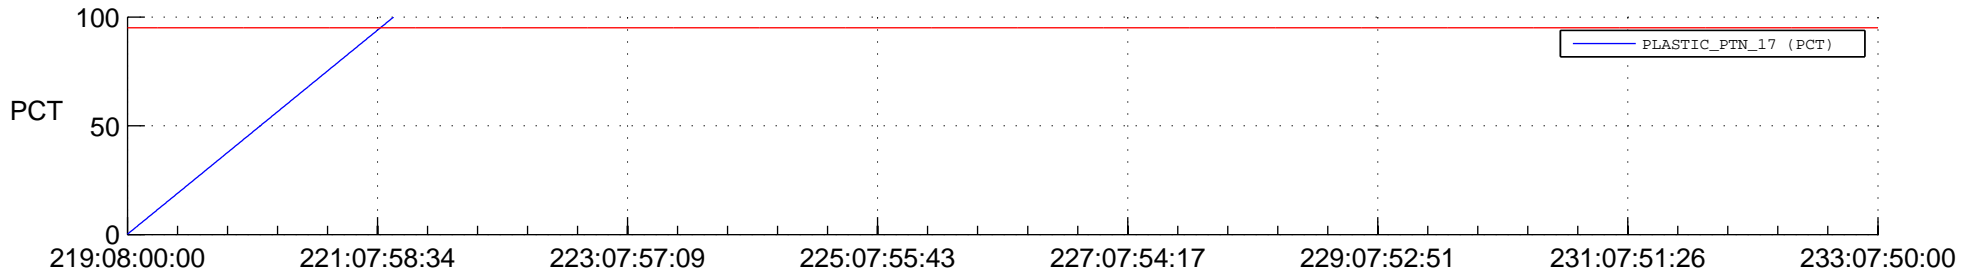

## Spacecraft\_DownLink\_Rate

Ground Time (2017:219:08:00:00.000 -2017:233:07:50:00.000)