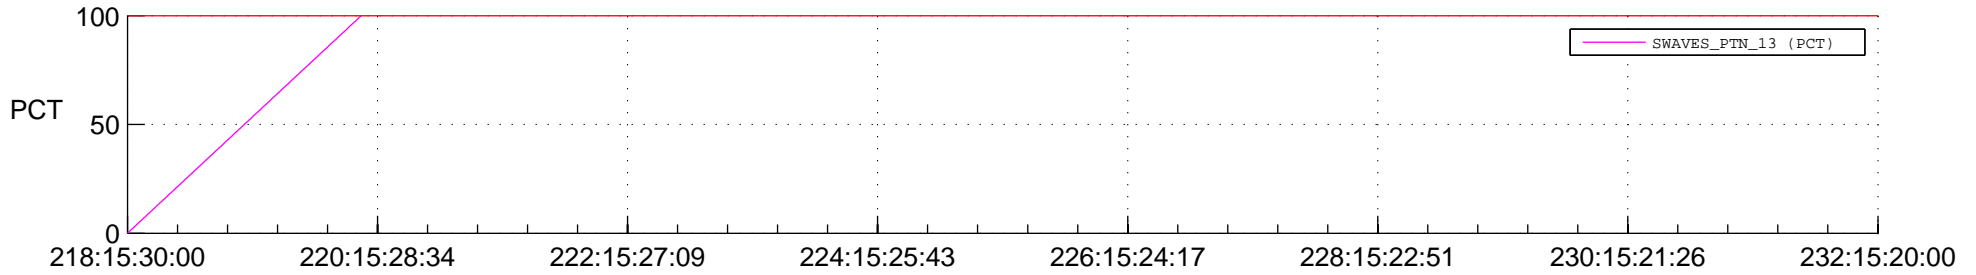

STEREO BEHIND SSR PCT Full Prediction

SWAVES_Percent_Full_Prediction

IMPACT_Percent_Full_Prediction

PLASTIC_Percent_Full_Prediction

Spacecraft_DownLink_Rate

Ground Time (2017:218:15:30:00.000 -2017:232:15:20:00.000)