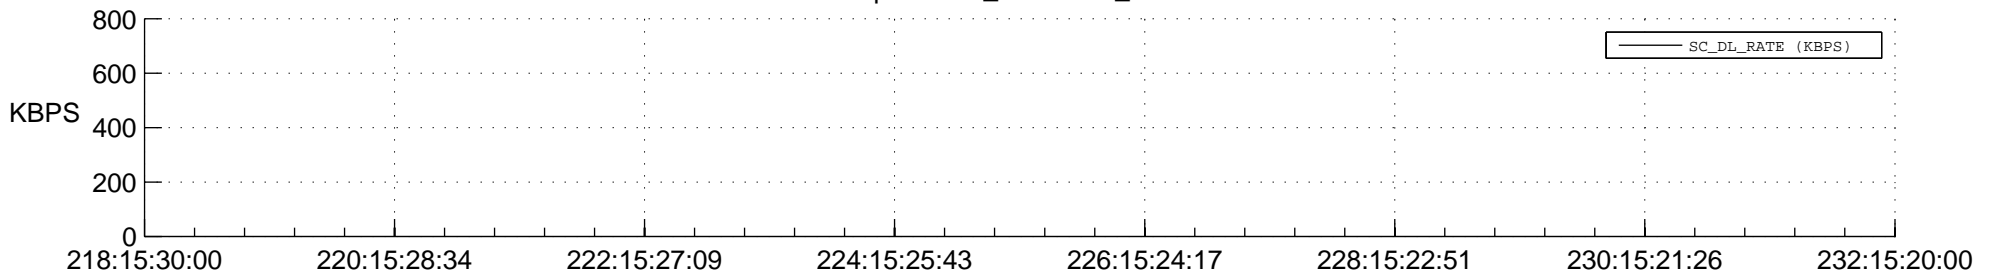

STEREO BEHIND SSR PCT Full Prediction

SWAVES_Percent_Full_Prediction

IMPACT_Percent_Full_Prediction

PLASTIC_Percent_Full_Prediction

Spacecraft_DownLink_Rate

Ground Time (2017:218:15:30:00.000 -2017:232:15:20:00.000)