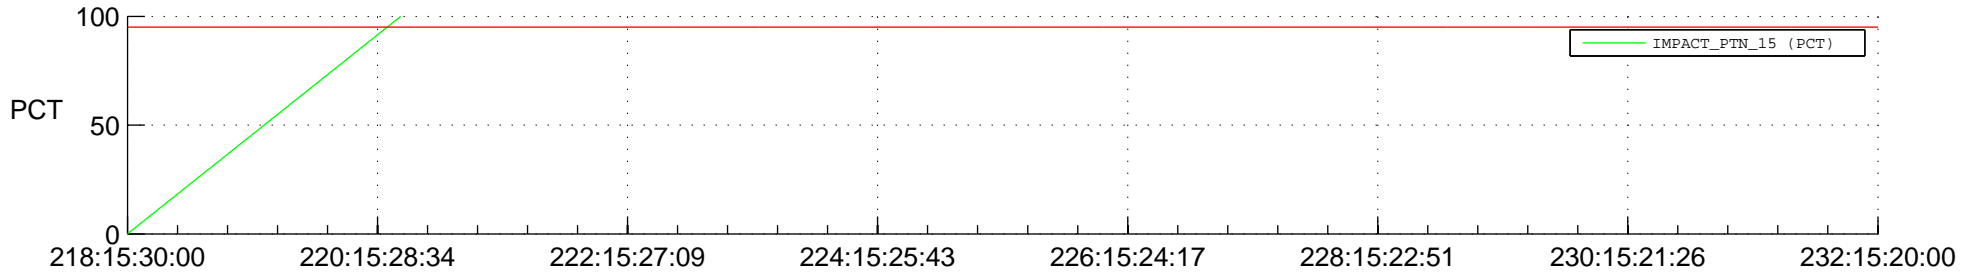

STEREO BEHIND SSR PCT Full Prediction

SWAVES_Percent_Full_Prediction

IMPACT_Percent_Full_Prediction

PLASTIC_Percent_Full_Prediction

Spacecraft_DownLink_Rate

Ground Time (2017:218:15:30:00.000 -2017:232:15:20:00.000)