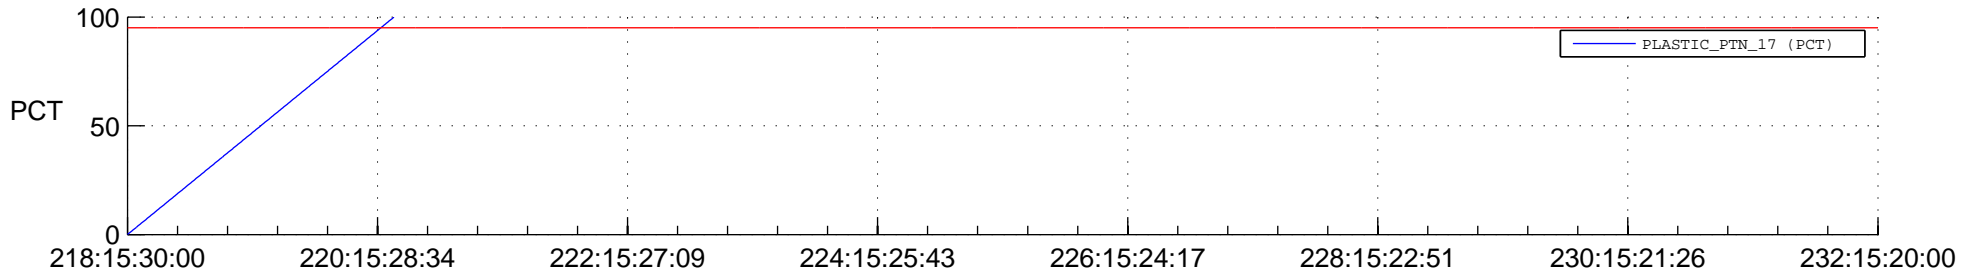

STEREO BEHIND SSR PCT Full Prediction

SWAVES_Percent_Full_Prediction

IMPACT_Percent_Full_Prediction

PLASTIC_Percent_Full_Prediction

Spacecraft_DownLink_Rate

Ground Time (2017:218:15:30:00.000 -2017:232:15:20:00.000)