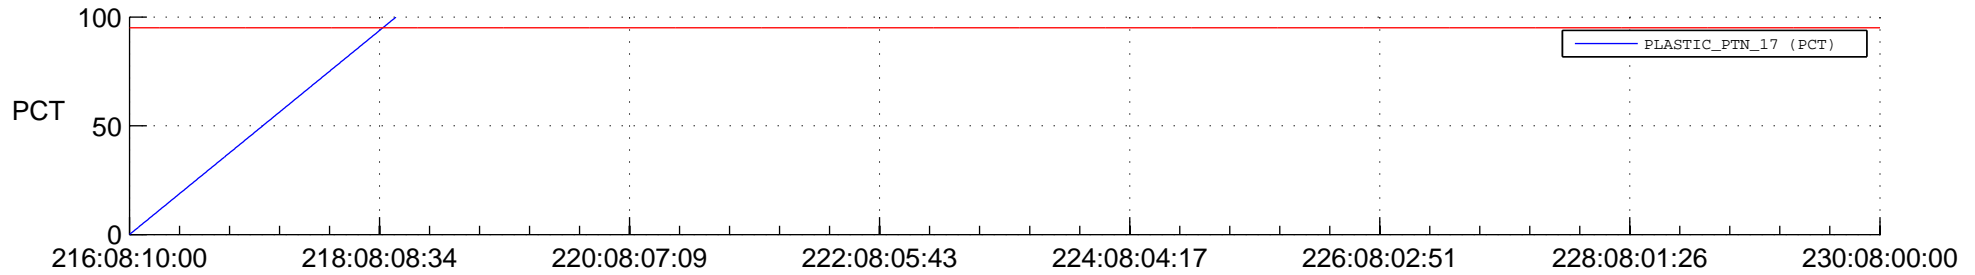

STEREO BEHIND SSR PCT Full Prediction

SWAVES_Percent_Full_Prediction

IMPACT_Percent_Full_Prediction

PLASTIC_Percent_Full_Prediction

Spacecraft_DownLink_Rate