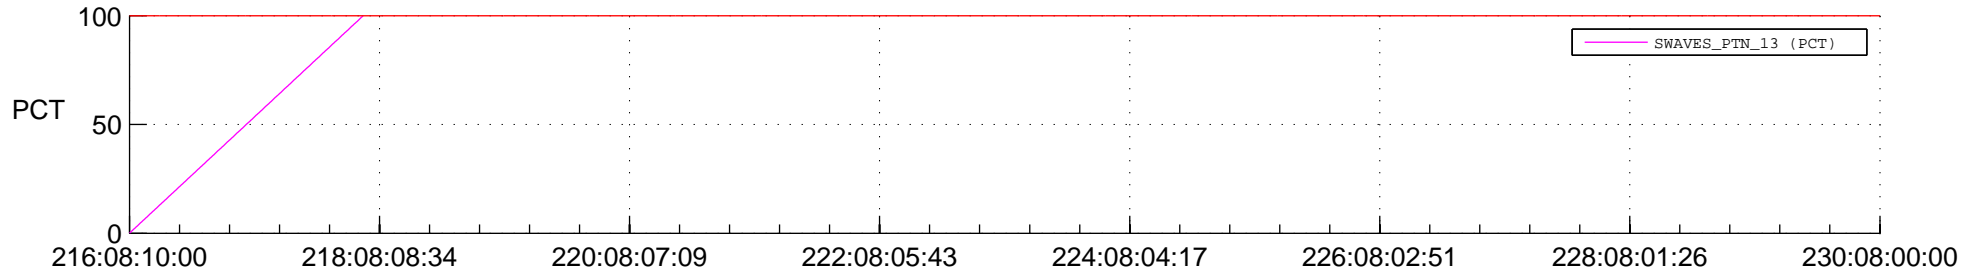

STEREO BEHIND SSR PCT Full Prediction

SWAVES_Percent_Full_Prediction

IMPACT_Percent_Full_Prediction

PLASTIC_Percent_Full_Prediction

Spacecraft_DownLink_Rate