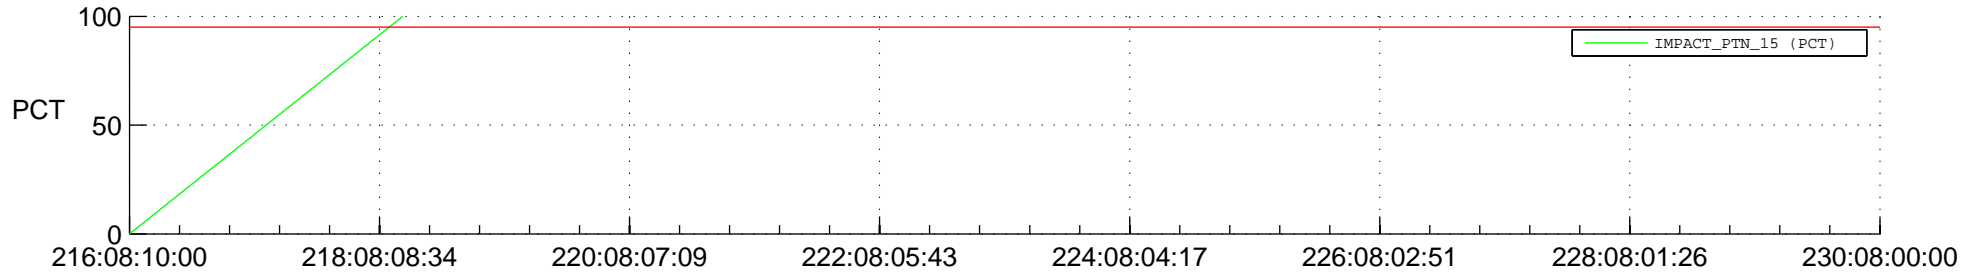

STEREO BEHIND SSR PCT Full Prediction

SWAVES_Percent_Full_Prediction

IMPACT_Percent_Full_Prediction

PLASTIC_Percent_Full_Prediction

Spacecraft_DownLink_Rate