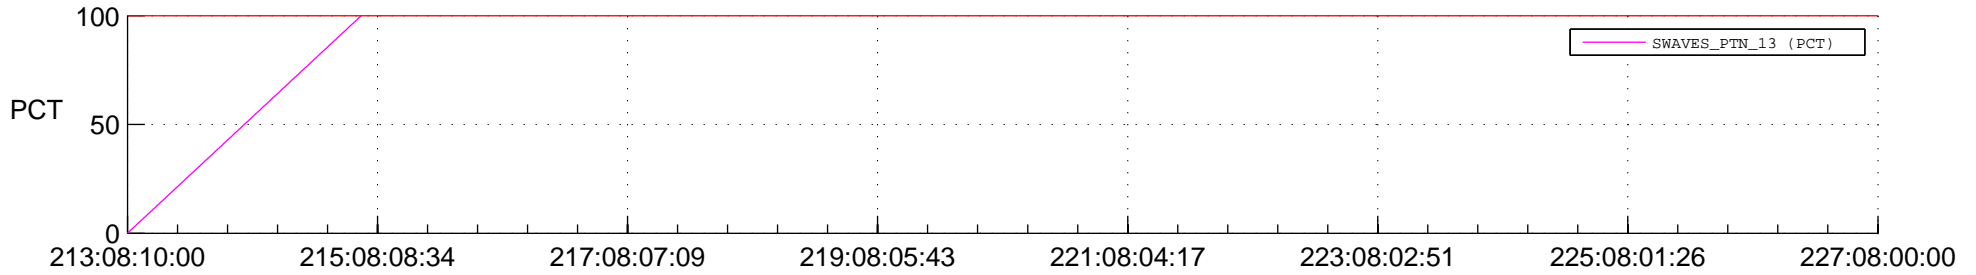

STEREO BEHIND SSR PCT Full Prediction

SWAVES_Percent_Full_Prediction