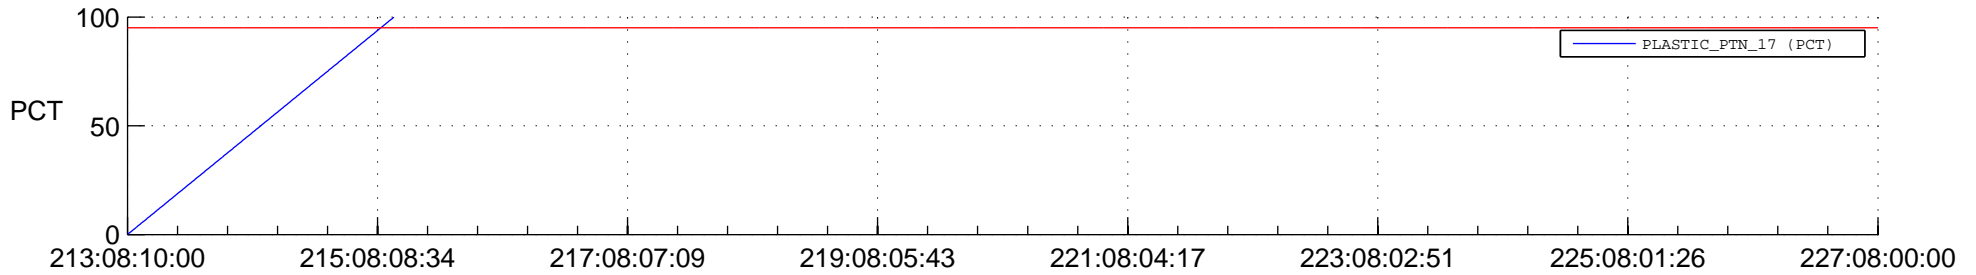

# STEREO BEHIND SSR PCT Full Prediction

## SWAVES\_Percent\_Full\_Prediction

## Spacecraft\_DownLink\_Rate

Ground Time (2017:213:08:10:00.000 -2017:227:08:00:00.000)