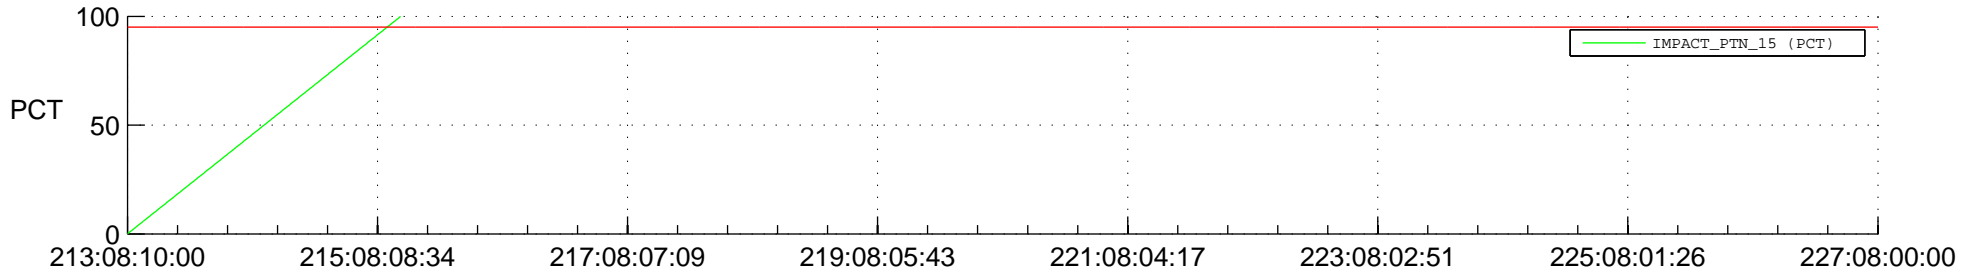

IMPACT_Percent_Full_Prediction