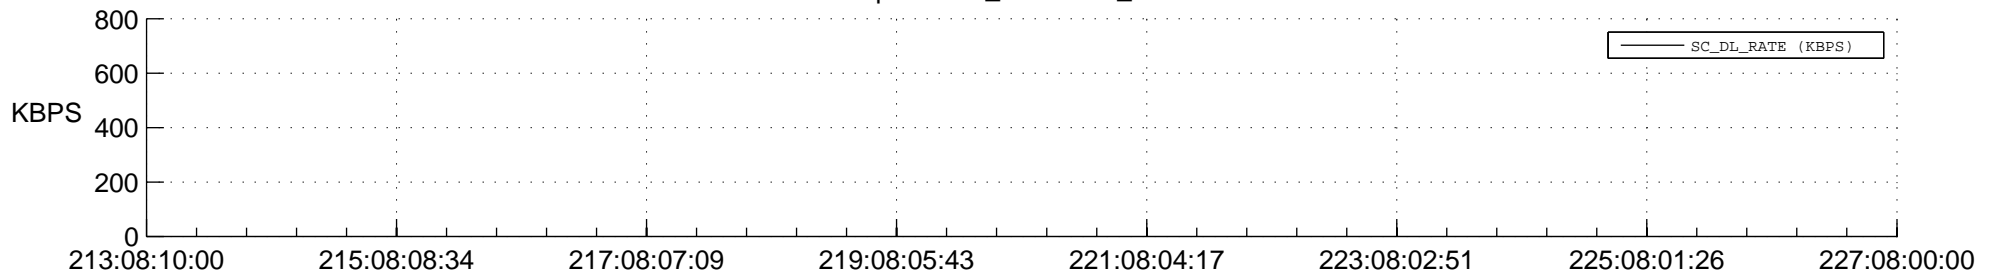

## Spacecraft\_DownLink\_Rate

Ground Time (2017:213:08:10:00.000 -2017:227:08:00:00.000)