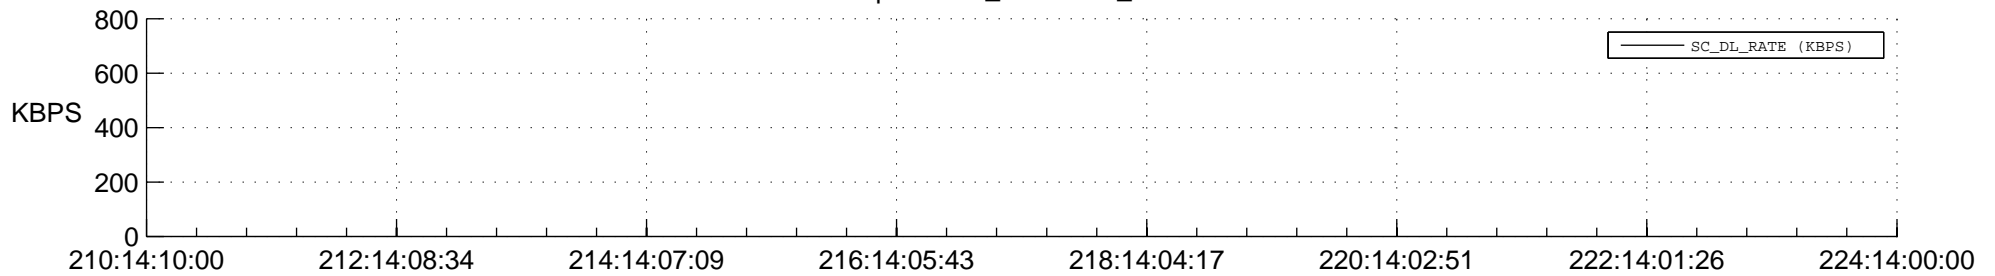

STEREO BEHIND SSR PCT Full Prediction

SWAVES_Percent_Full_Prediction

IMPACT_Percent_Full_Prediction

PLASTIC_Percent_Full_Prediction

Spacecraft_DownLink_Rate

Ground Time (2017:210:14:10:00.000 -2017:224:14:00:00.000)