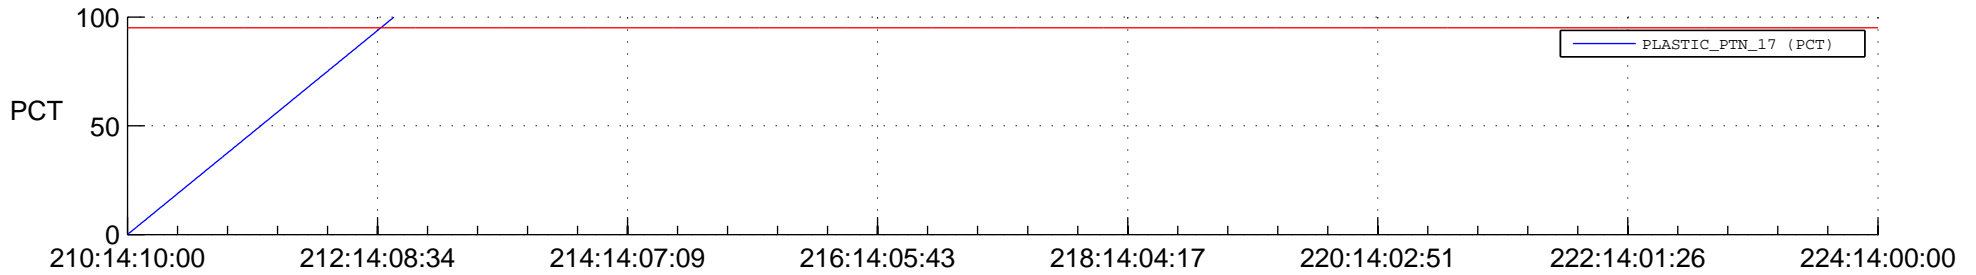

STEREO BEHIND SSR PCT Full Prediction

SWAVES_Percent_Full_Prediction

IMPACT_Percent_Full_Prediction

PLASTIC_Percent_Full_Prediction

Spacecraft_DownLink_Rate

Ground Time (2017:210:14:10:00.000 -2017:224:14:00:00.000)