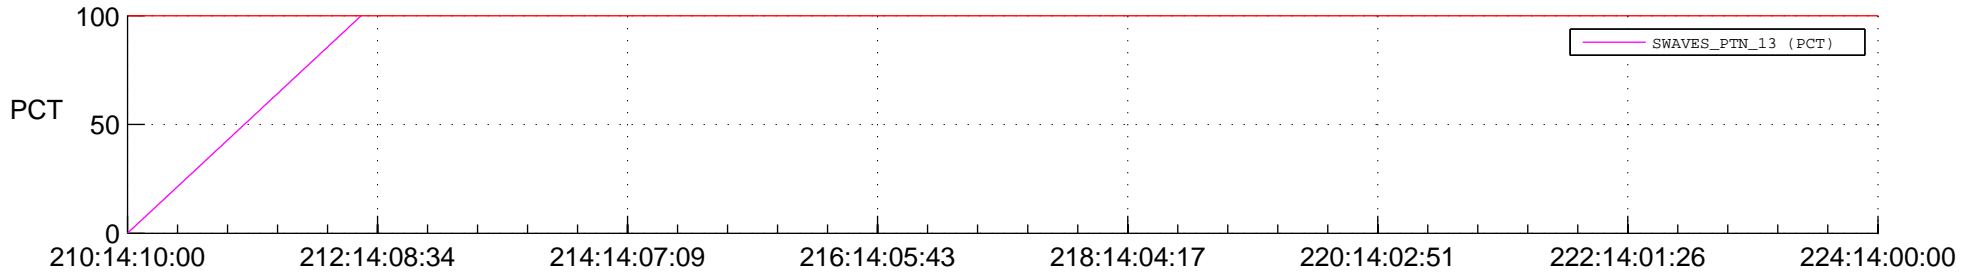

STEREO BEHIND SSR PCT Full Prediction

SWAVES_Percent_Full_Prediction

IMPACT_Percent_Full_Prediction

PLASTIC_Percent_Full_Prediction

Spacecraft_DownLink_Rate

Ground Time (2017:210:14:10:00.000 -2017:224:14:00:00.000)