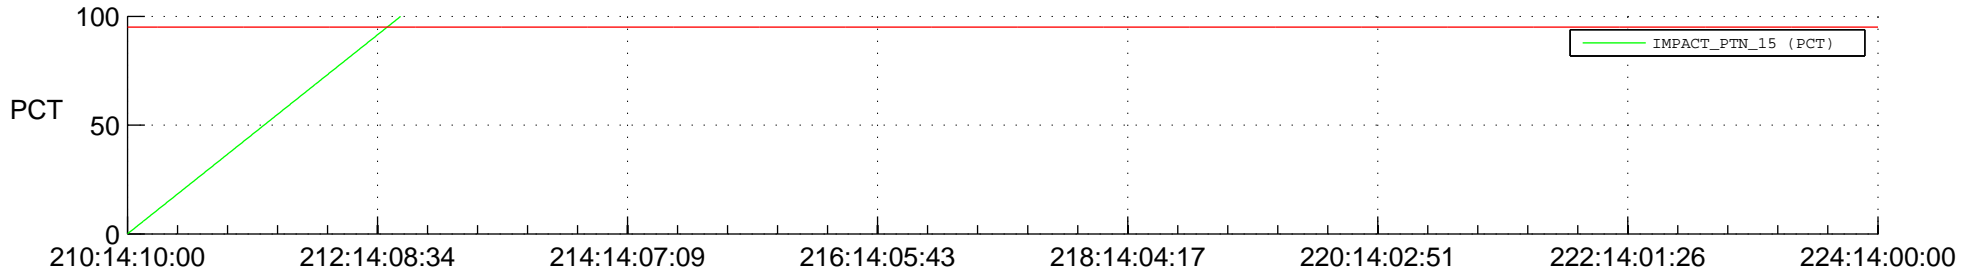

STEREO BEHIND SSR PCT Full Prediction

SWAVES_Percent_Full_Prediction

IMPACT_Percent_Full_Prediction

PLASTIC_Percent_Full_Prediction

Spacecraft_DownLink_Rate

Ground Time (2017:210:14:10:00.000 -2017:224:14:00:00.000)