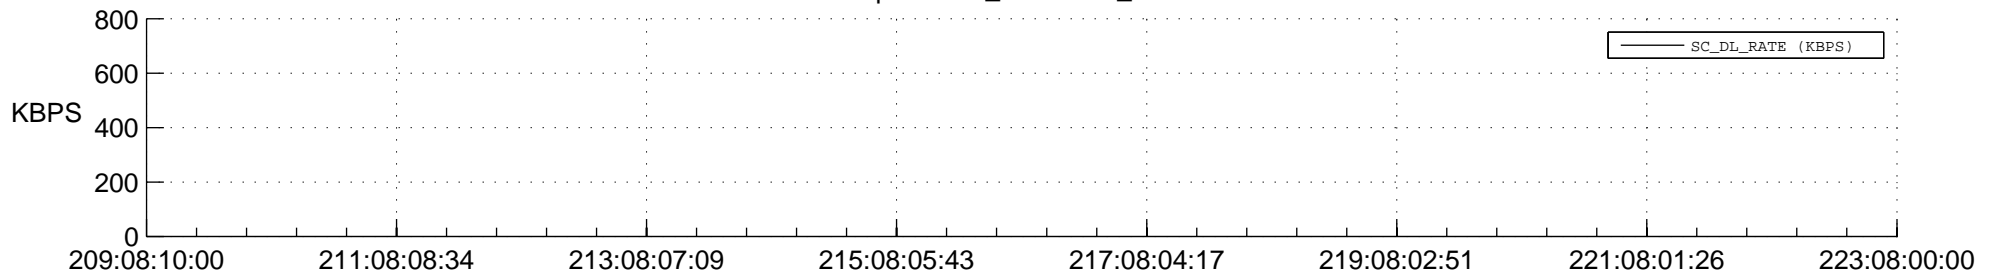

STEREO BEHIND SSR PCT Full Prediction

SWAVES_Percent_Full_Prediction

IMPACT_Percent_Full_Prediction

PLASTIC_Percent_Full_Prediction

Spacecraft_DownLink_Rate

Ground Time (2017:209:08:10:00.000 -2017:223:08:00:00.000)