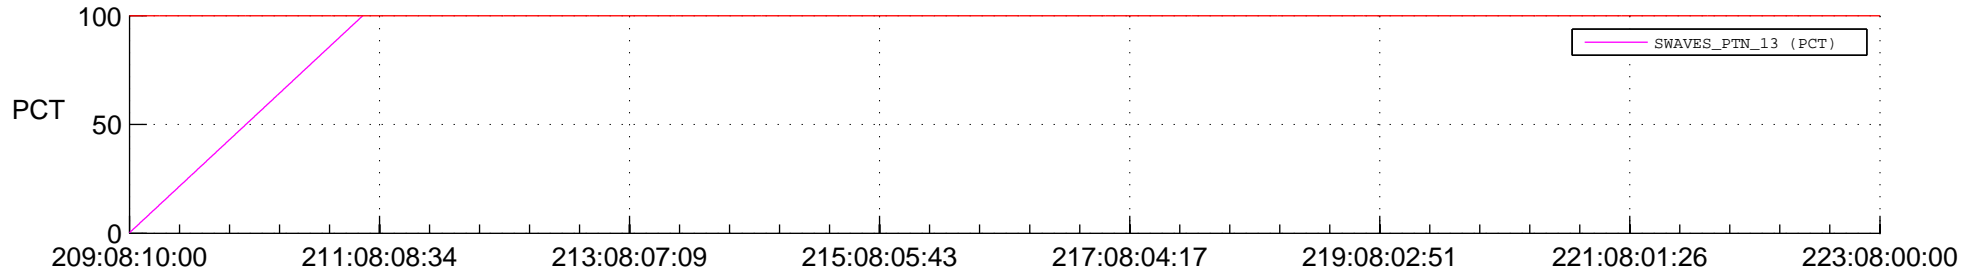

STEREO BEHIND SSR PCT Full Prediction

SWAVES_Percent_Full_Prediction

IMPACT_Percent_Full_Prediction

PLASTIC_Percent_Full_Prediction

Spacecraft_DownLink_Rate

Ground Time (2017:209:08:10:00.000 -2017:223:08:00:00.000)