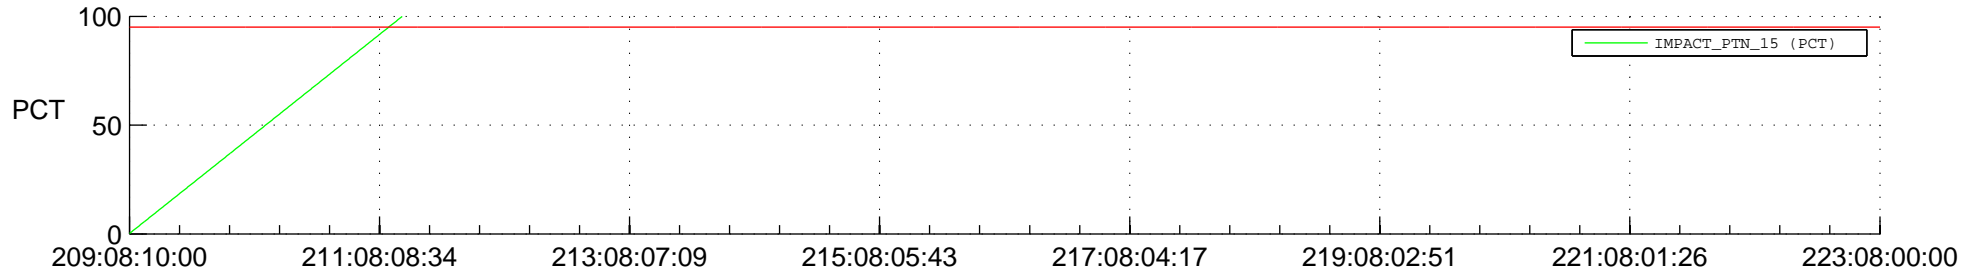

STEREO BEHIND SSR PCT Full Prediction

SWAVES_Percent_Full_Prediction

IMPACT_Percent_Full_Prediction

PLASTIC_Percent_Full_Prediction

Spacecraft_DownLink_Rate

Ground Time (2017:209:08:10:00.000 -2017:223:08:00:00.000)