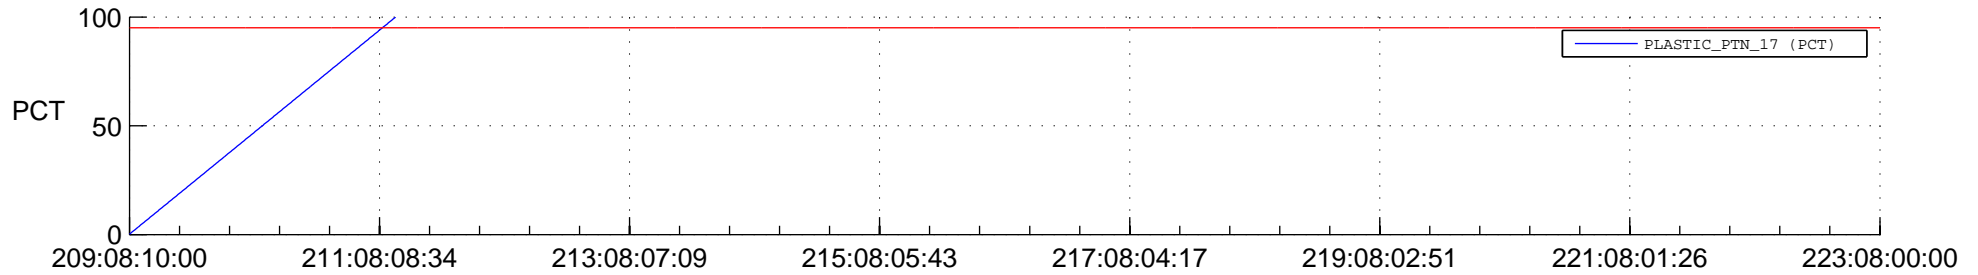

STEREO BEHIND SSR PCT Full Prediction

SWAVES_Percent_Full_Prediction

IMPACT_Percent_Full_Prediction

PLASTIC_Percent_Full_Prediction

Spacecraft_DownLink_Rate

Ground Time (2017:209:08:10:00.000 -2017:223:08:00:00.000)