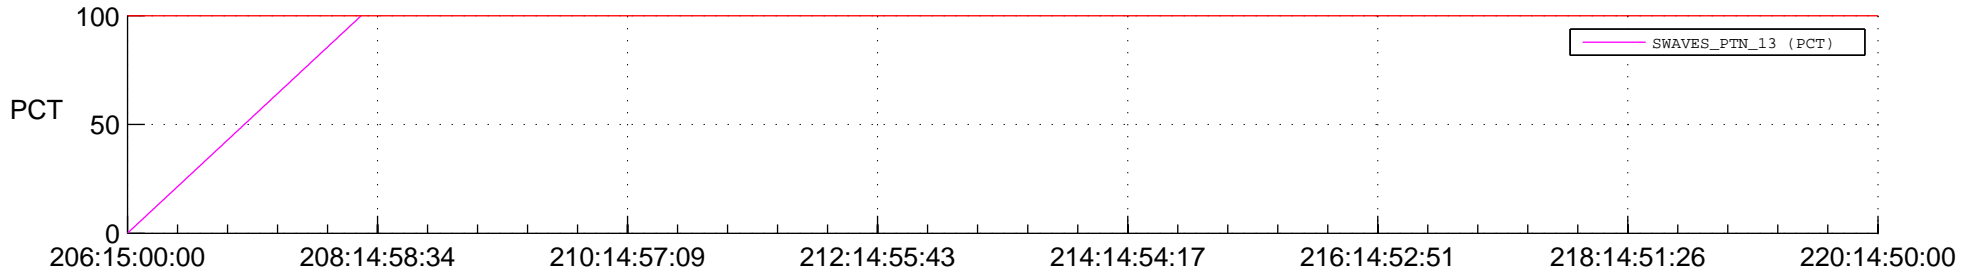

STEREO BEHIND SSR PCT Full Prediction

SWAVES_Percent_Full_Prediction

IMPACT_Percent_Full_Prediction

PLASTIC_Percent_Full_Prediction

Spacecraft_DownLink_Rate