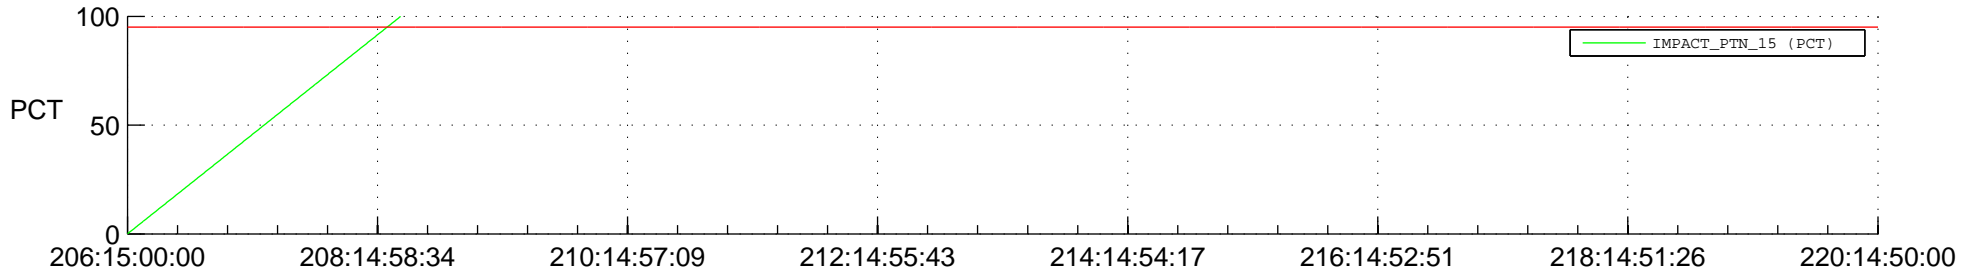

STEREO BEHIND SSR PCT Full Prediction

SWAVES_Percent_Full_Prediction

IMPACT_Percent_Full_Prediction

PLASTIC_Percent_Full_Prediction

Spacecraft_DownLink_Rate