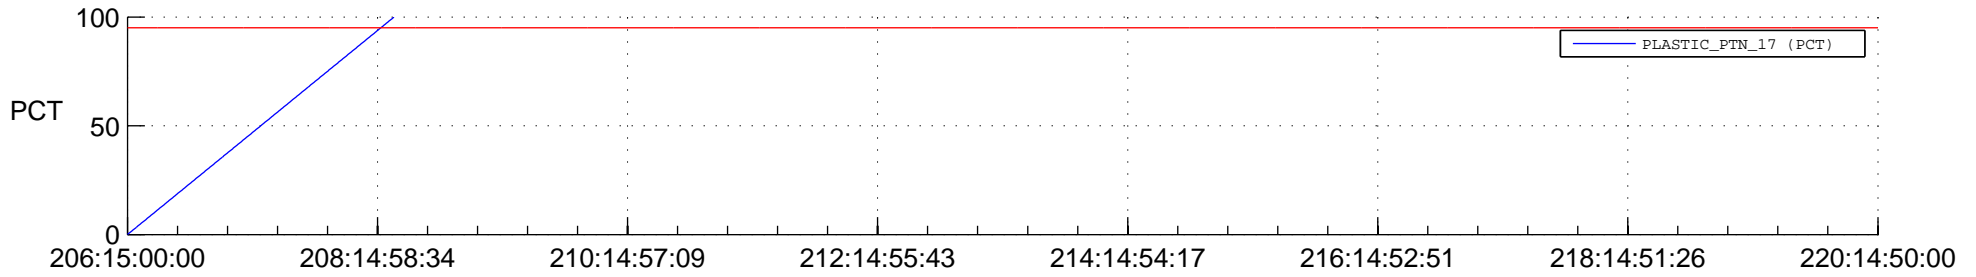

STEREO BEHIND SSR PCT Full Prediction

SWAVES_Percent_Full_Prediction

IMPACT_Percent_Full_Prediction

PLASTIC_Percent_Full_Prediction

Spacecraft_DownLink_Rate