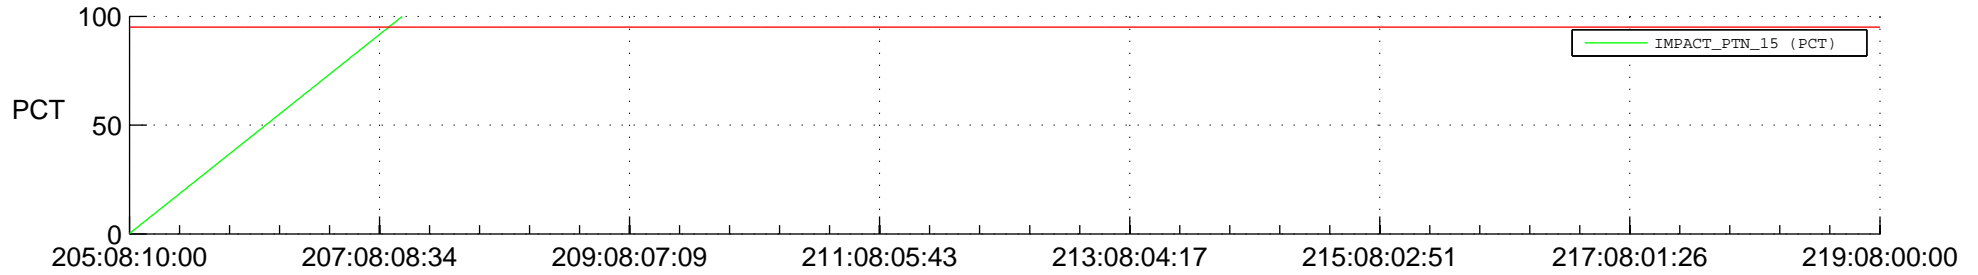

IMPACT_Percent_Full_Prediction