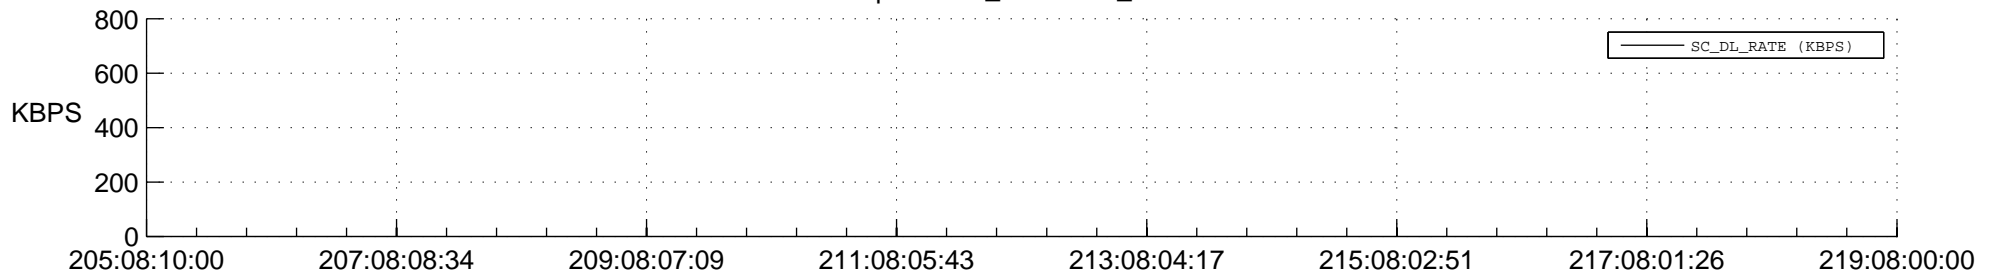

## Spacecraft\_DownLink\_Rate

Ground Time (2017:205:08:10:00.000 -2017:219:08:00:00.000)