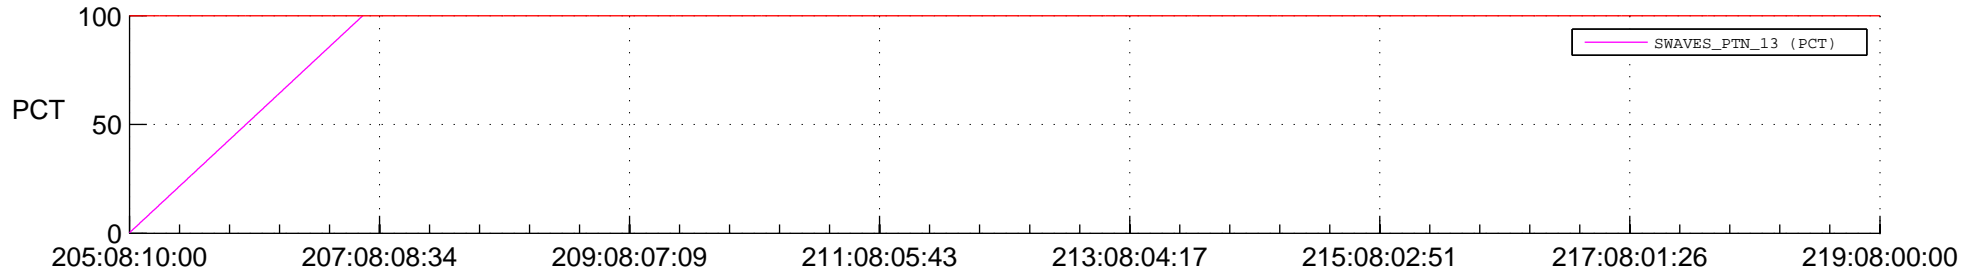

STEREO BEHIND SSR PCT Full Prediction

SWAVES_Percent_Full_Prediction