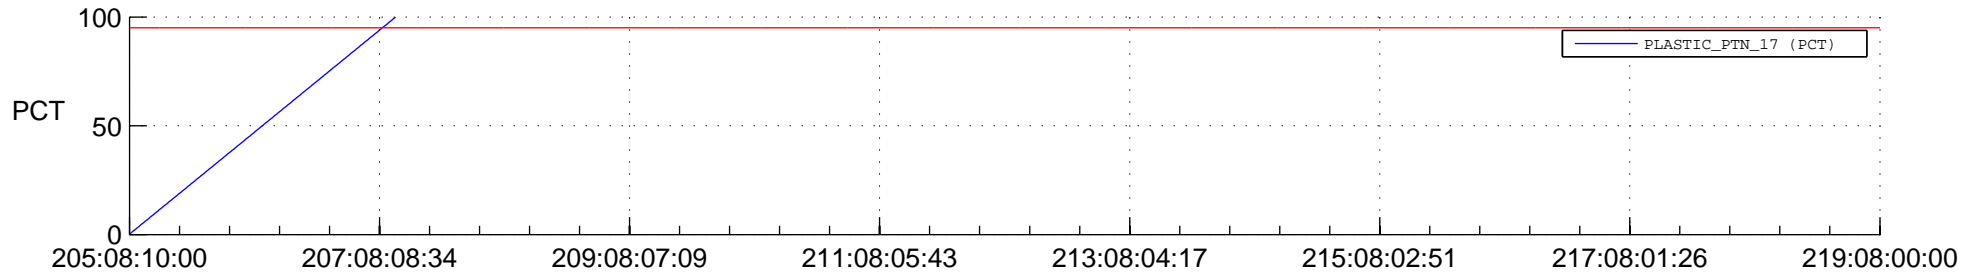

# STEREO BEHIND SSR PCT Full Prediction

## SWAVES\_Percent\_Full\_Prediction

## Spacecraft\_DownLink\_Rate

Ground Time (2017:205:08:10:00.000 -2017:219:08:00:00.000)