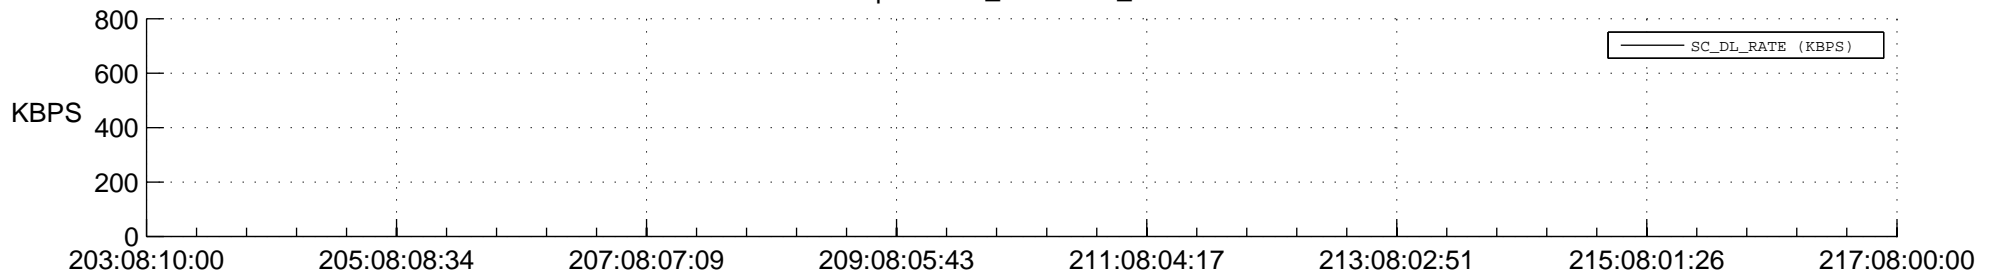

STEREO BEHIND SSR PCT Full Prediction

SWAVES_Percent_Full_Prediction

IMPACT_Percent_Full_Prediction

PLASTIC_Percent_Full_Prediction

Spacecraft_DownLink_Rate

Ground Time (2017:203:08:10:00.000 -2017:217:08:00:00.000)