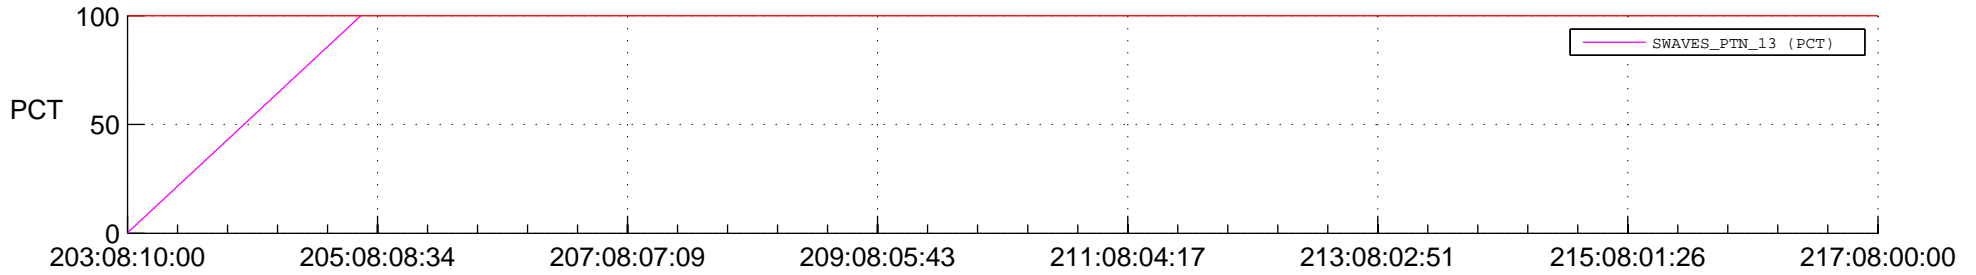

STEREO BEHIND SSR PCT Full Prediction

SWAVES_Percent_Full_Prediction

IMPACT_Percent_Full_Prediction

PLASTIC_Percent_Full_Prediction

Spacecraft_DownLink_Rate

Ground Time (2017:203:08:10:00.000 -2017:217:08:00:00.000)