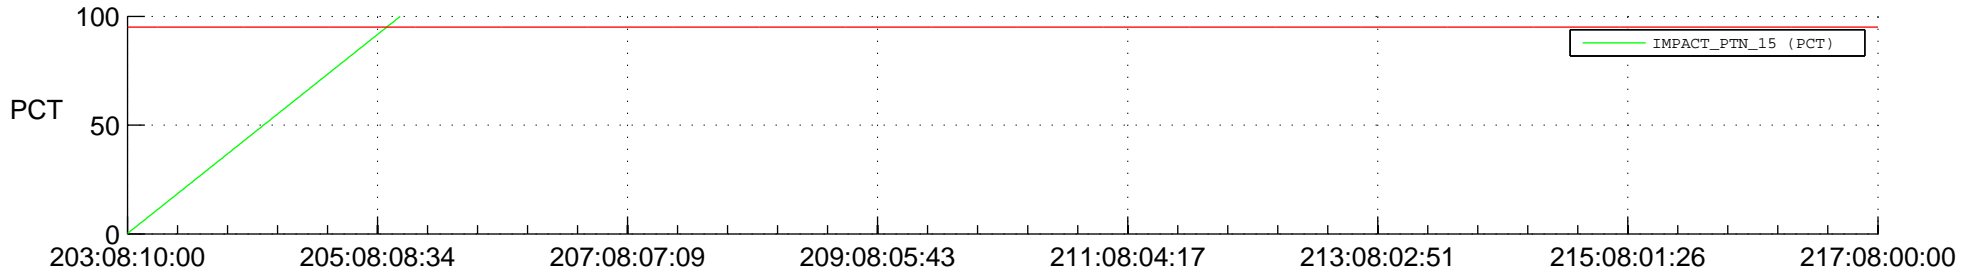

STEREO BEHIND SSR PCT Full Prediction

SWAVES_Percent_Full_Prediction

IMPACT_Percent_Full_Prediction

PLASTIC_Percent_Full_Prediction

Spacecraft_DownLink_Rate

Ground Time (2017:203:08:10:00.000 -2017:217:08:00:00.000)