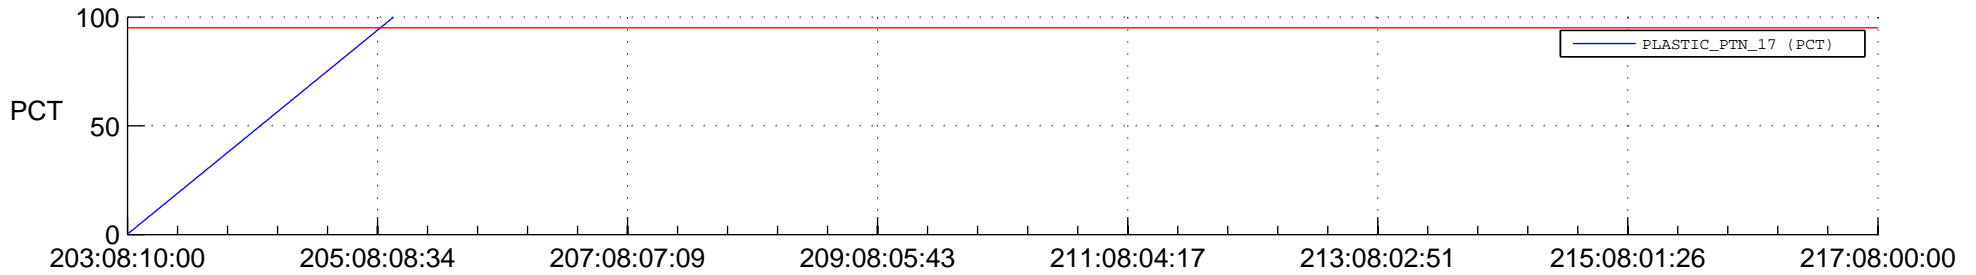

STEREO BEHIND SSR PCT Full Prediction

SWAVES_Percent_Full_Prediction

IMPACT_Percent_Full_Prediction

PLASTIC_Percent_Full_Prediction

Spacecraft_DownLink_Rate

Ground Time (2017:203:08:10:00.000 -2017:217:08:00:00.000)