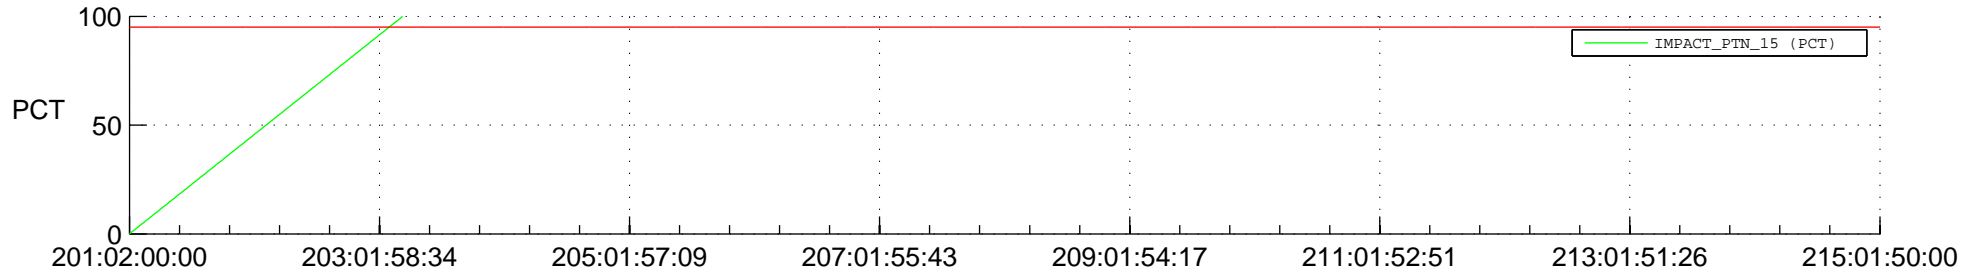

IMPACT_Percent_Full_Prediction