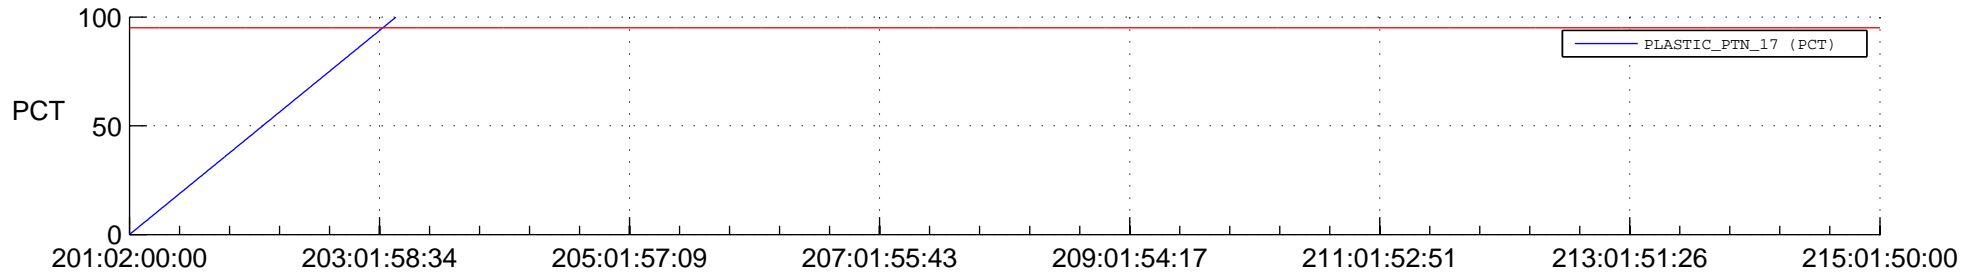

# STEREO BEHIND SSR PCT Full Prediction

## Spacecraft\_DownLink\_Rate

Ground Time (2017:201:02:00:00.000 -2017:215:01:50:00.000)