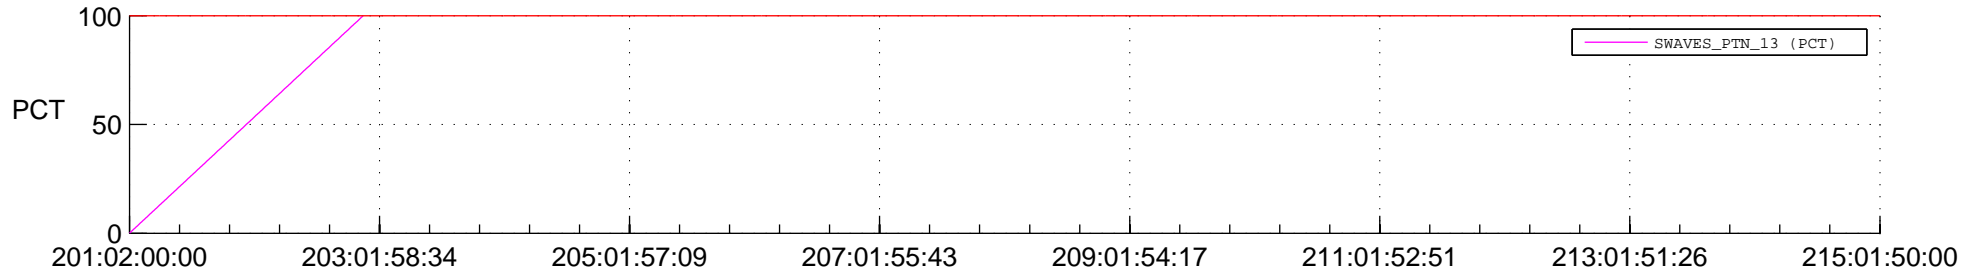

STEREO BEHIND SSR PCT Full Prediction

SWAVES_Percent_Full_Prediction