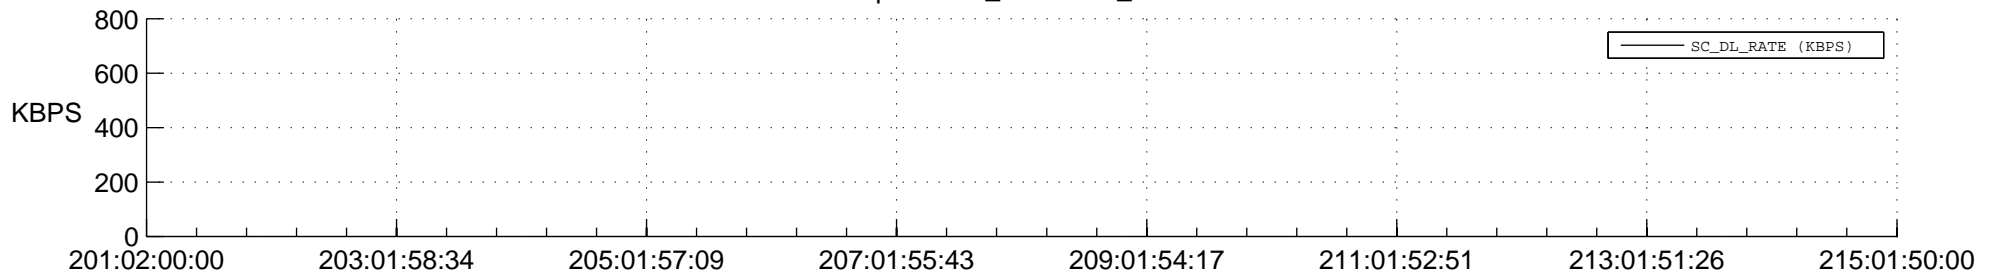

## SWAVES\_Percent\_Full\_Prediction

## Spacecraft\_DownLink\_Rate

Ground Time (2017:201:02:00:00.000 -2017:215:01:50:00.000)