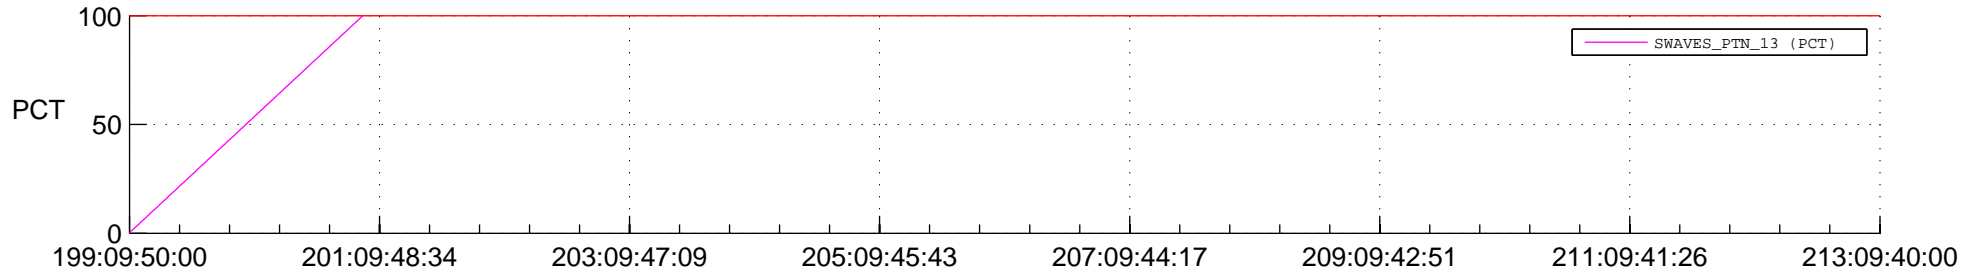

STEREO BEHIND SSR PCT Full Prediction

SWAVES_Percent_Full_Prediction

IMPACT_Percent_Full_Prediction

PLASTIC_Percent_Full_Prediction

Spacecraft_DownLink_Rate

Ground Time (2017:199:09:50:00.000 -2017:213:09:40:00.000)