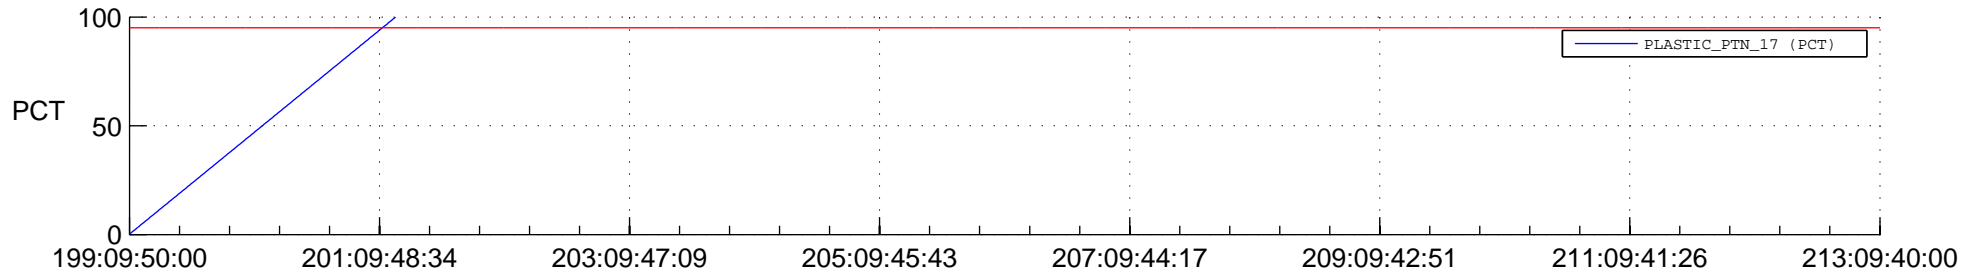

STEREO BEHIND SSR PCT Full Prediction

SWAVES_Percent_Full_Prediction

IMPACT_Percent_Full_Prediction

PLASTIC_Percent_Full_Prediction

Spacecraft_DownLink_Rate

Ground Time (2017:199:09:50:00.000 -2017:213:09:40:00.000)