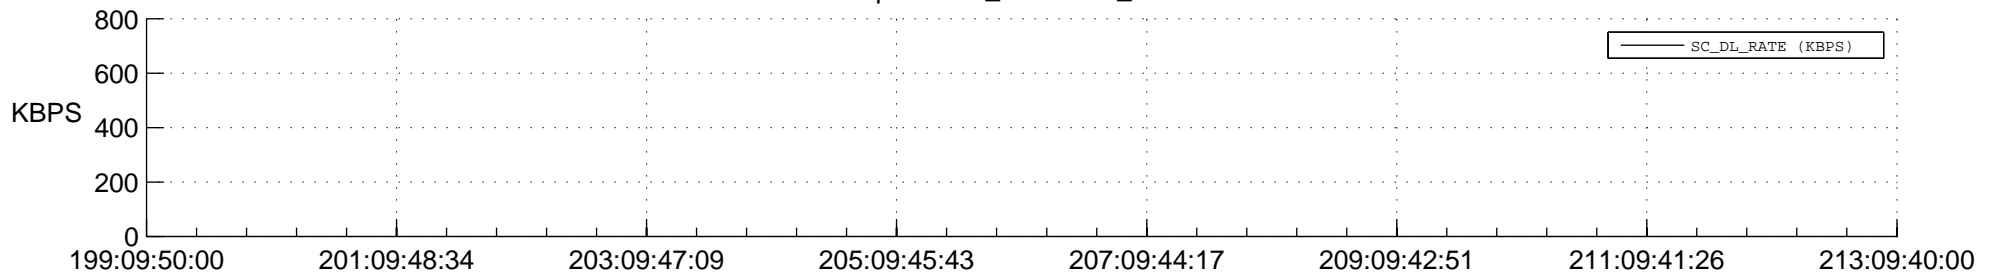

STEREO BEHIND SSR PCT Full Prediction

SWAVES_Percent_Full_Prediction

IMPACT_Percent_Full_Prediction

PLASTIC_Percent_Full_Prediction

Spacecraft_DownLink_Rate

Ground Time (2017:199:09:50:00.000 -2017:213:09:40:00.000)