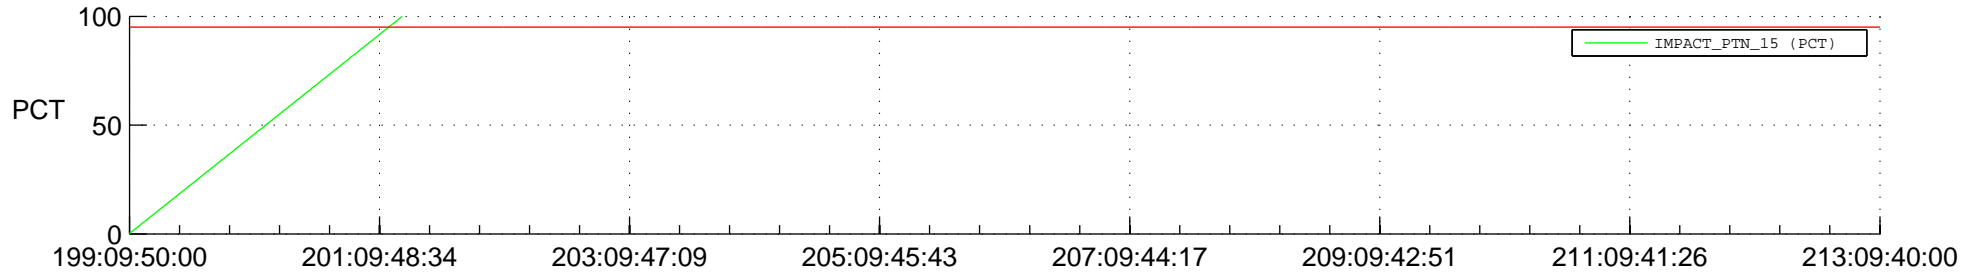

STEREO BEHIND SSR PCT Full Prediction

SWAVES_Percent_Full_Prediction

IMPACT_Percent_Full_Prediction

PLASTIC_Percent_Full_Prediction

Spacecraft_DownLink_Rate

Ground Time (2017:199:09:50:00.000 -2017:213:09:40:00.000)