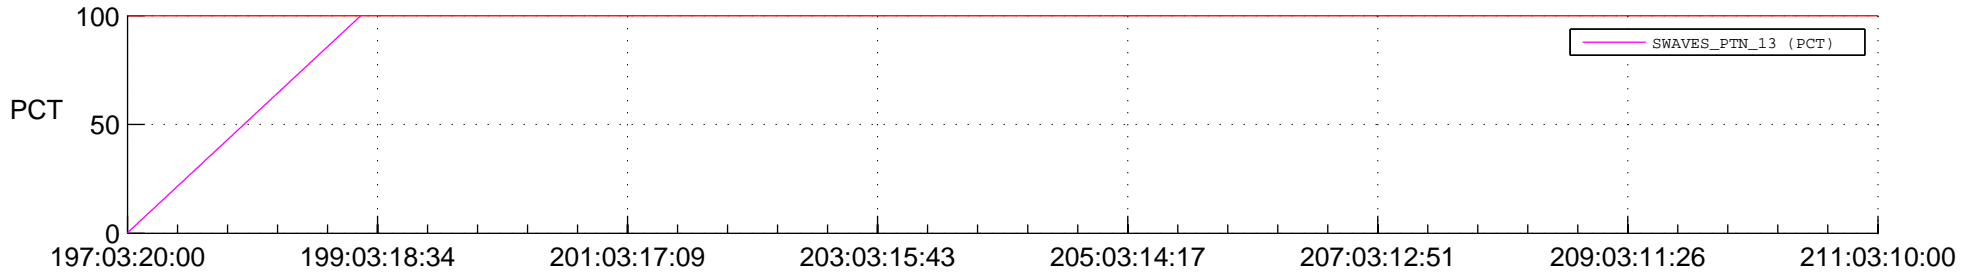

STEREO BEHIND SSR PCT Full Prediction

SWAVES_Percent_Full_Prediction