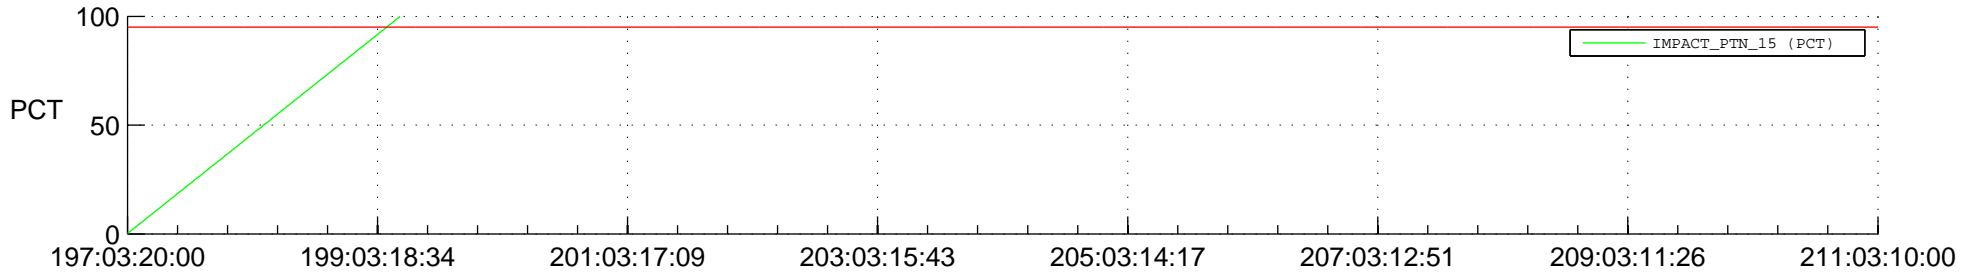

IMPACT_Percent_Full_Prediction