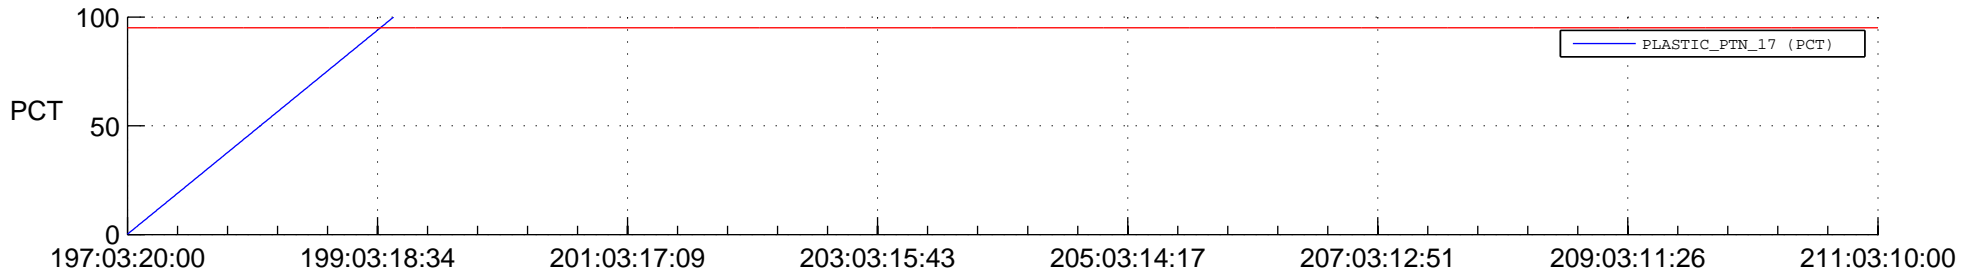

## Spacecraft\_DownLink\_Rate

Ground Time (2017:197:03:20:00.000 -2017:211:03:10:00.000)