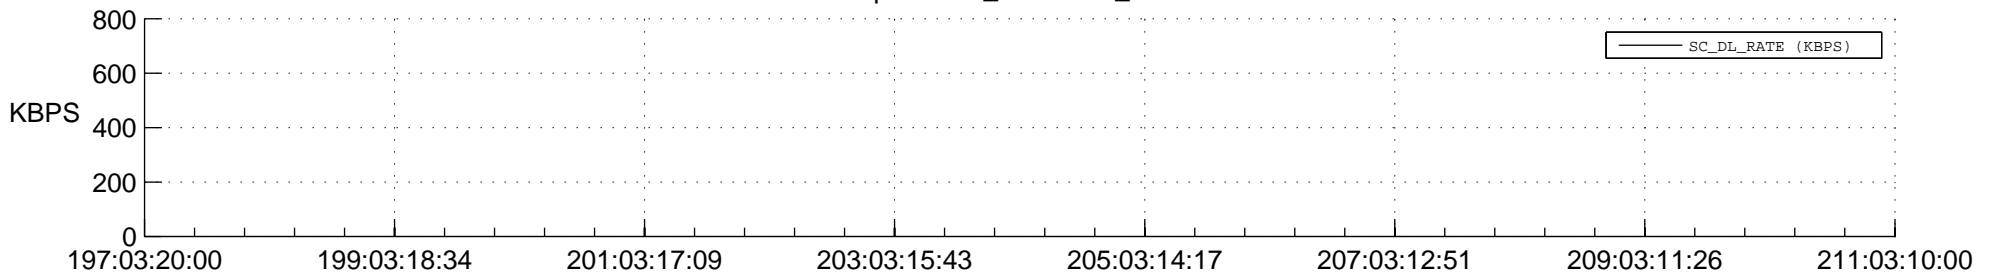

## Spacecraft\_DownLink\_Rate

Ground Time (2017:197:03:20:00.000 -2017:211:03:10:00.000)