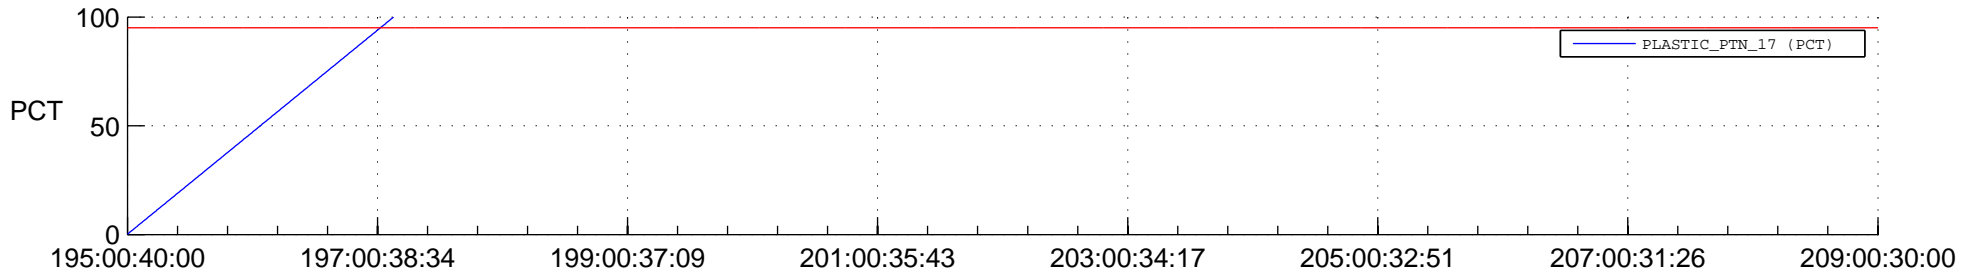

## Spacecraft\_DownLink\_Rate

Ground Time (2017:195:00:40:00.000 - 2017:209:00:30:00.000)