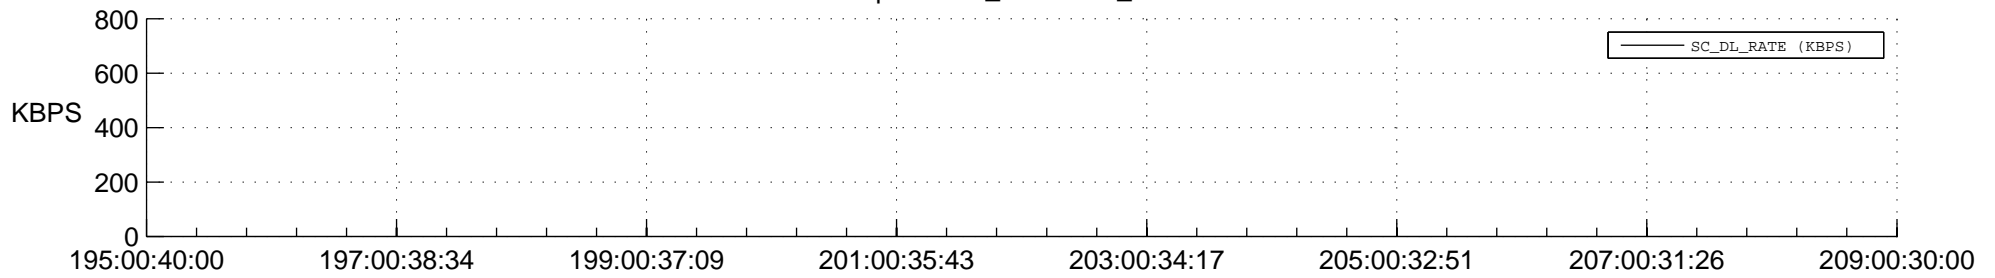

## Spacecraft\_DownLink\_Rate

Ground Time (2017:195:00:40:00.000 - 2017:209:00:30:00.000)