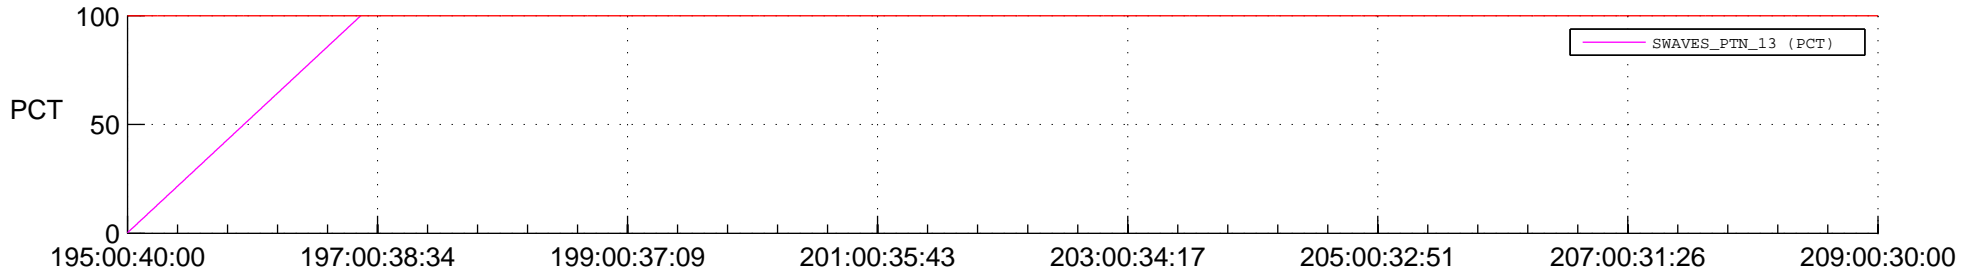

STEREO BEHIND SSR PCT Full Prediction

SWAVES_Percent_Full_Prediction