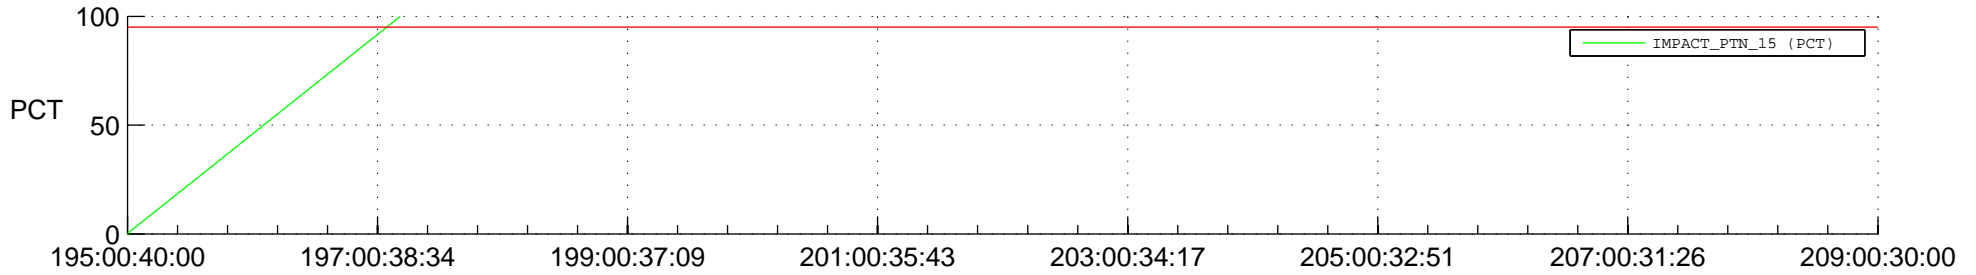

IMPACT_Percent_Full_Prediction