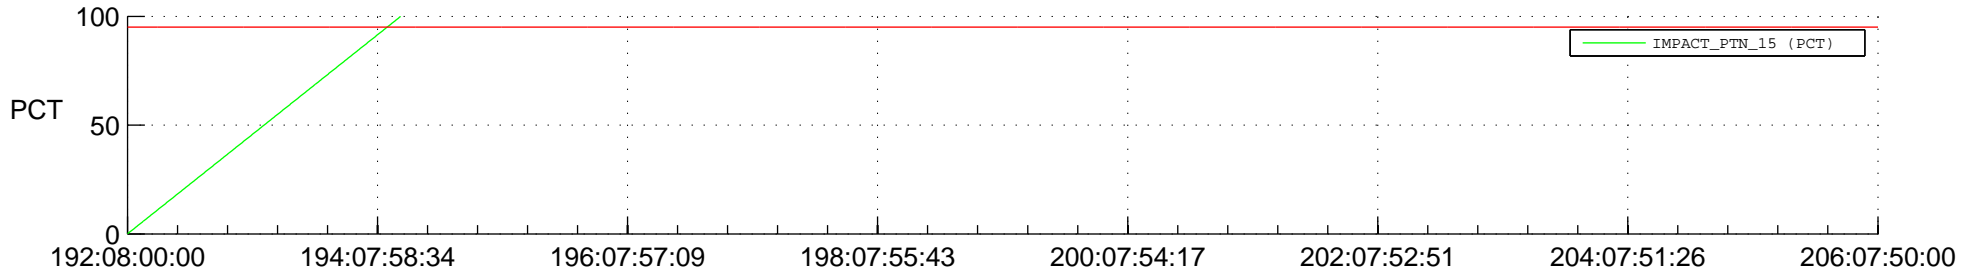

STEREO BEHIND SSR PCT Full Prediction

SWAVES_Percent_Full_Prediction

IMPACT_Percent_Full_Prediction

PLASTIC_Percent_Full_Prediction

Spacecraft_DownLink_Rate

Ground Time (2017:192:08:00:00.000 -2017:206:07:50:00.000)