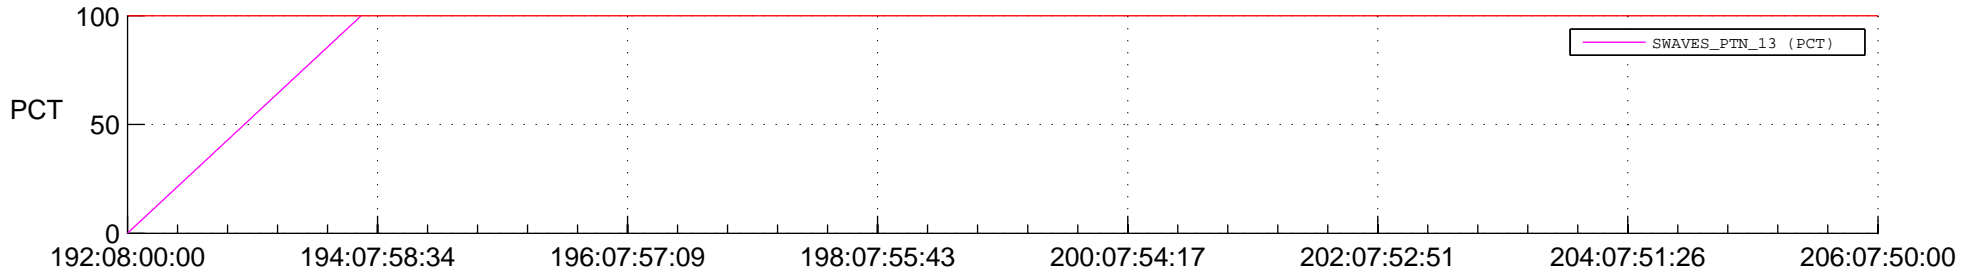

STEREO BEHIND SSR PCT Full Prediction

SWAVES_Percent_Full_Prediction

IMPACT_Percent_Full_Prediction

PLASTIC_Percent_Full_Prediction

Spacecraft_DownLink_Rate

Ground Time (2017:192:08:00:00.000 -2017:206:07:50:00.000)