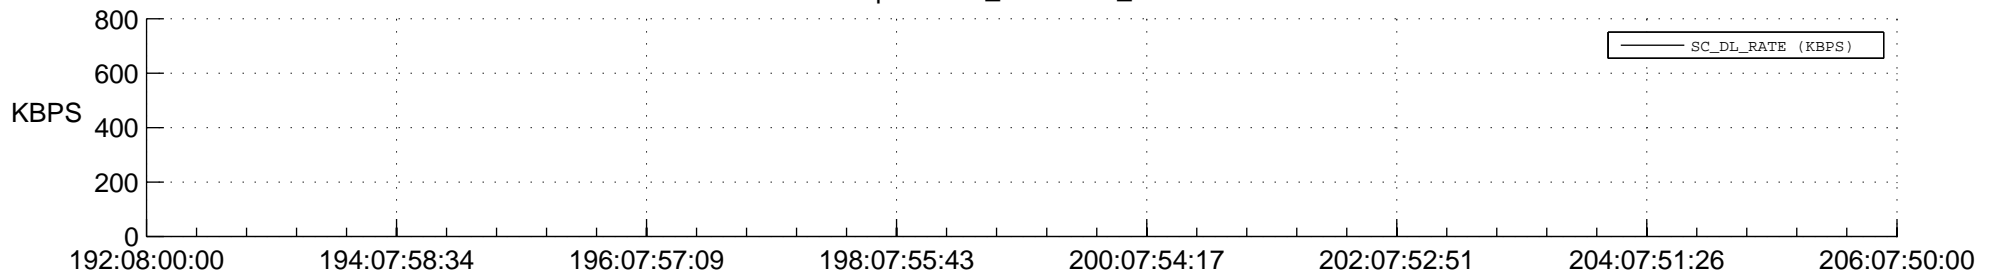

STEREO BEHIND SSR PCT Full Prediction

SWAVES_Percent_Full_Prediction

IMPACT_Percent_Full_Prediction

PLASTIC_Percent_Full_Prediction

Spacecraft_DownLink_Rate

Ground Time (2017:192:08:00:00.000 -2017:206:07:50:00.000)