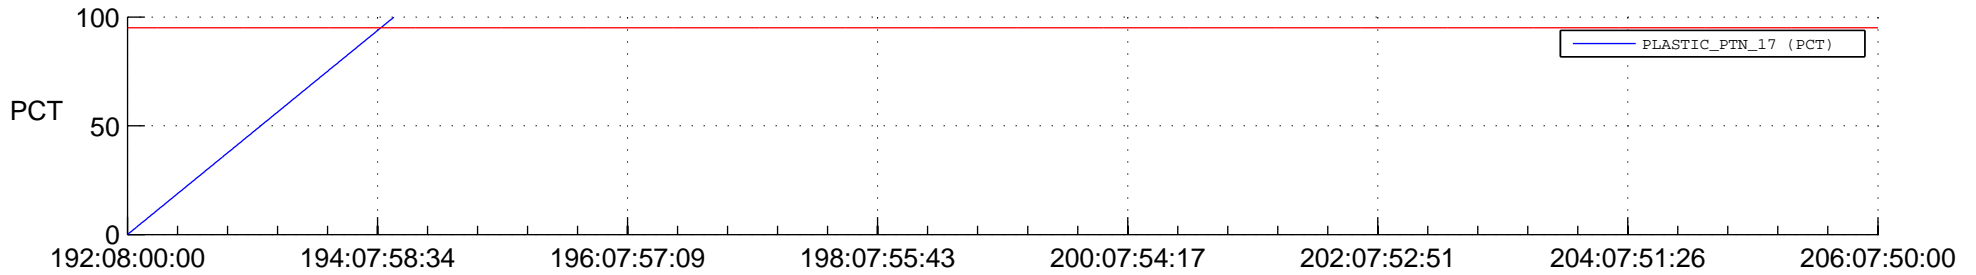

STEREO BEHIND SSR PCT Full Prediction

SWAVES_Percent_Full_Prediction

IMPACT_Percent_Full_Prediction

PLASTIC_Percent_Full_Prediction

Spacecraft_DownLink_Rate

Ground Time (2017:192:08:00:00.000 -2017:206:07:50:00.000)