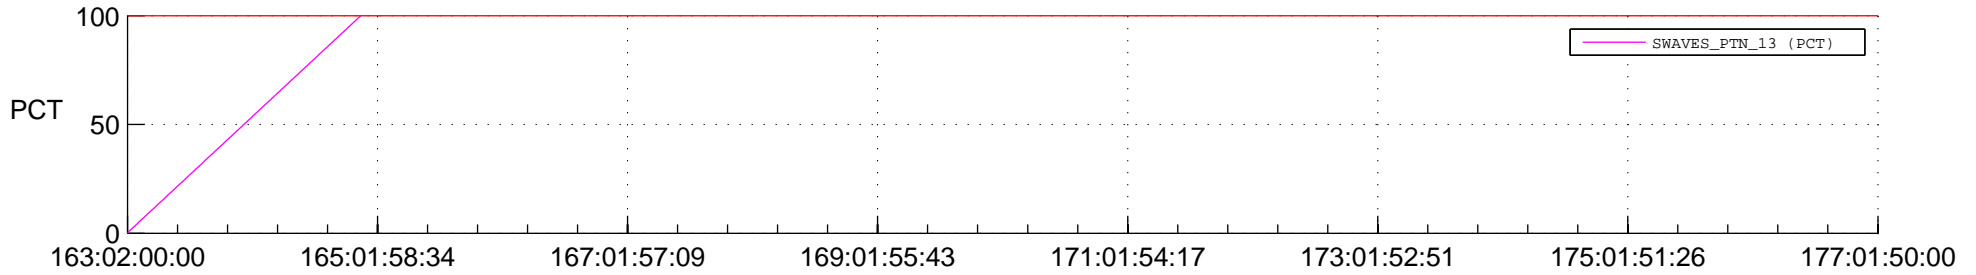

STEREO BEHIND SSR PCT Full Prediction

SWAVES_Percent_Full_Prediction

IMPACT_Percent_Full_Prediction

PLASTIC_Percent_Full_Prediction

Spacecraft_DownLink_Rate