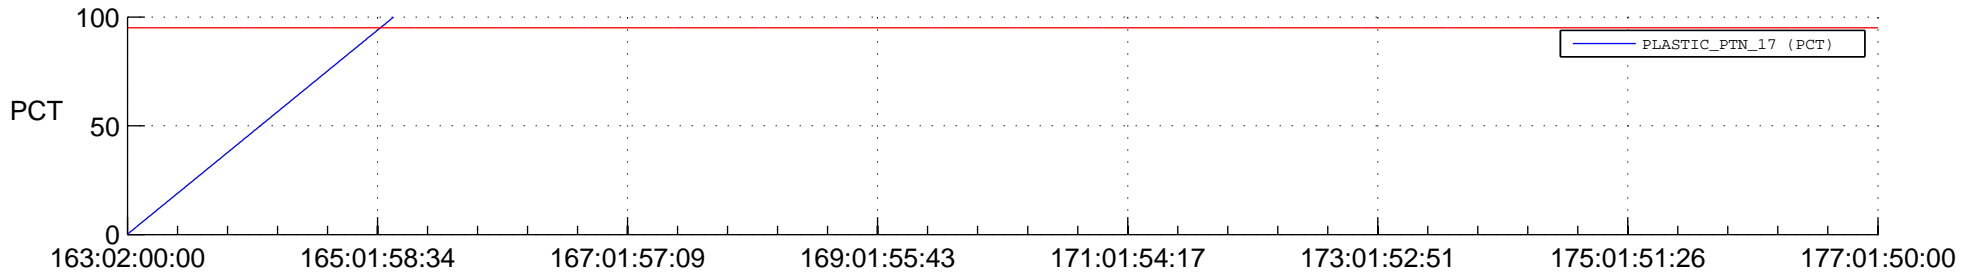

STEREO BEHIND SSR PCT Full Prediction

SWAVES_Percent_Full_Prediction

IMPACT_Percent_Full_Prediction

PLASTIC_Percent_Full_Prediction

Spacecraft_DownLink_Rate