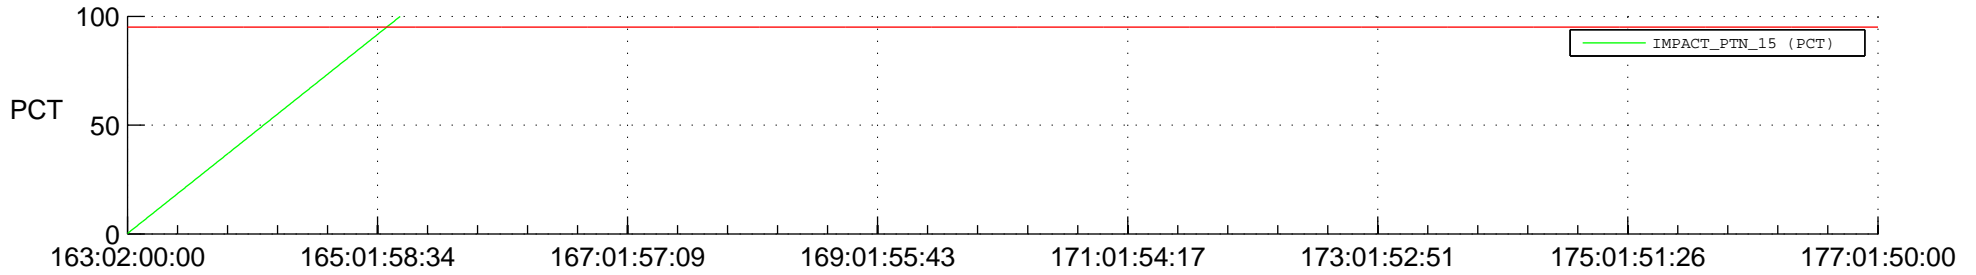

STEREO BEHIND SSR PCT Full Prediction

SWAVES_Percent_Full_Prediction

IMPACT_Percent_Full_Prediction

PLASTIC_Percent_Full_Prediction

Spacecraft_DownLink_Rate