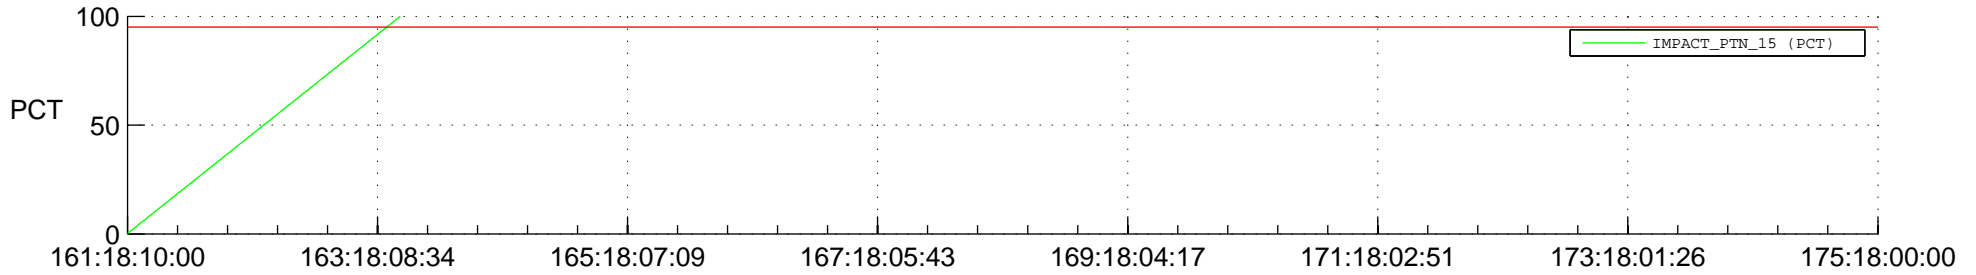

STEREO BEHIND SSR PCT Full Prediction

SWAVES_Percent_Full_Prediction

IMPACT_Percent_Full_Prediction

PLASTIC_Percent_Full_Prediction

Spacecraft_DownLink_Rate