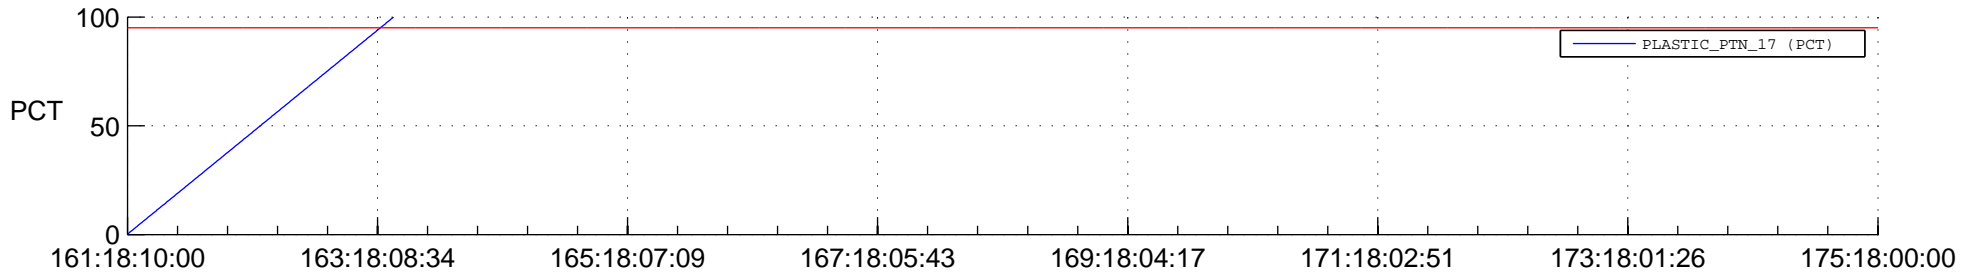

STEREO BEHIND SSR PCT Full Prediction

SWAVES_Percent_Full_Prediction

IMPACT_Percent_Full_Prediction

PLASTIC_Percent_Full_Prediction

Spacecraft_DownLink_Rate