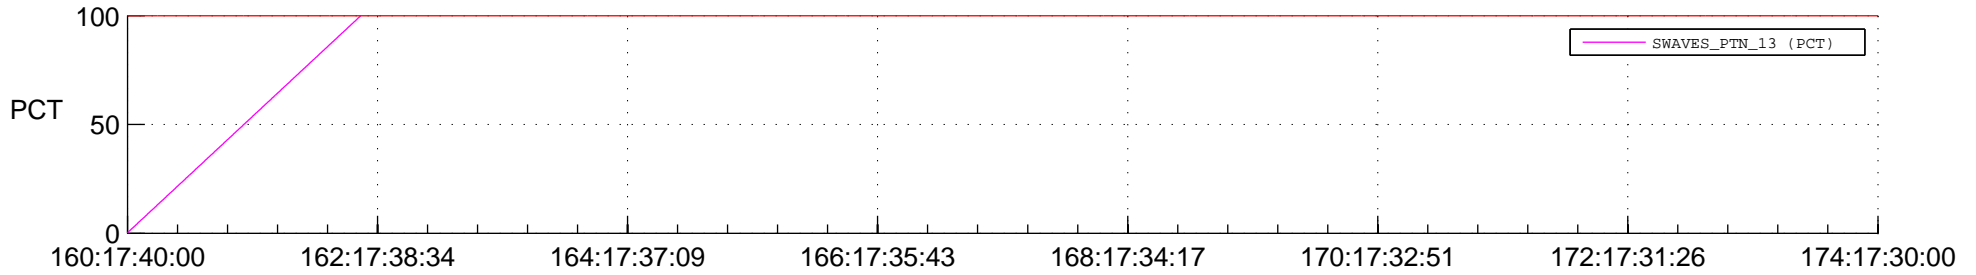

STEREO BEHIND SSR PCT Full Prediction

SWAVES_Percent_Full_Prediction

IMPACT_Percent_Full_Prediction

PLASTIC_Percent_Full_Prediction

Spacecraft_DownLink_Rate

Ground Time (2017:160:17:40:00.000 -2017:174:17:30:00.000)