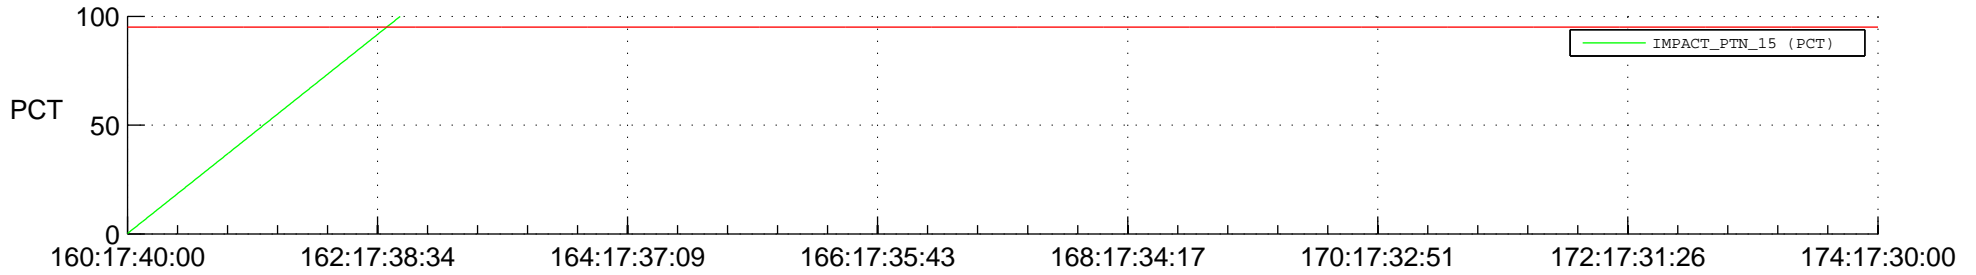

STEREO BEHIND SSR PCT Full Prediction

SWAVES_Percent_Full_Prediction

IMPACT_Percent_Full_Prediction

PLASTIC_Percent_Full_Prediction

Spacecraft_DownLink_Rate

Ground Time (2017:160:17:40:00.000 -2017:174:17:30:00.000)