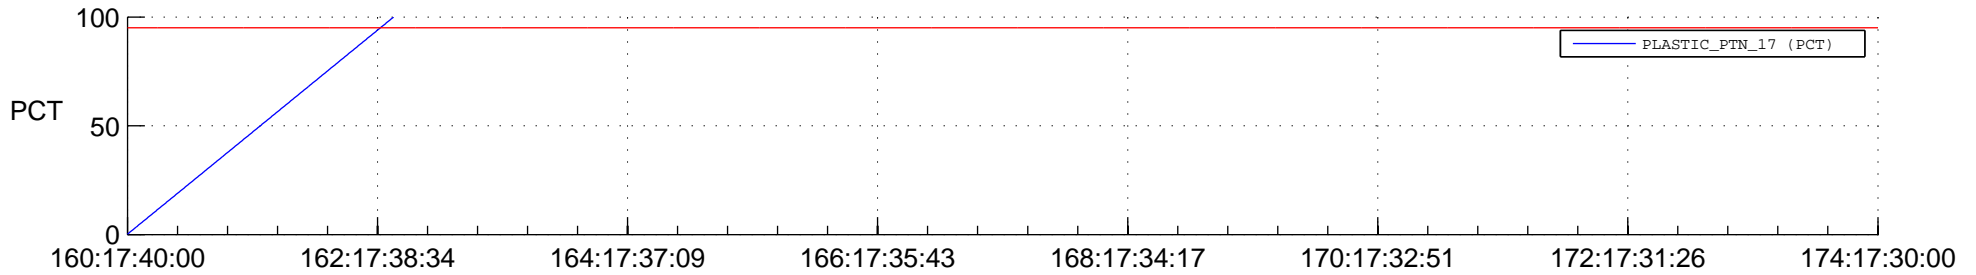

STEREO BEHIND SSR PCT Full Prediction

SWAVES_Percent_Full_Prediction

IMPACT_Percent_Full_Prediction

PLASTIC_Percent_Full_Prediction

Spacecraft_DownLink_Rate

Ground Time (2017:160:17:40:00.000 -2017:174:17:30:00.000)