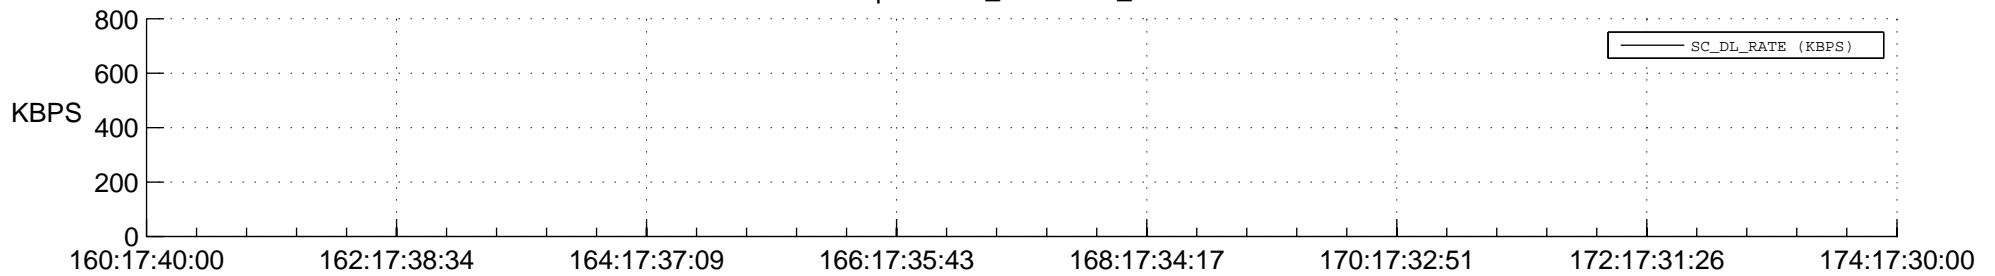

STEREO BEHIND SSR PCT Full Prediction

SWAVES_Percent_Full_Prediction

IMPACT_Percent_Full_Prediction

PLASTIC_Percent_Full_Prediction

Spacecraft_DownLink_Rate

Ground Time (2017:160:17:40:00.000 -2017:174:17:30:00.000)