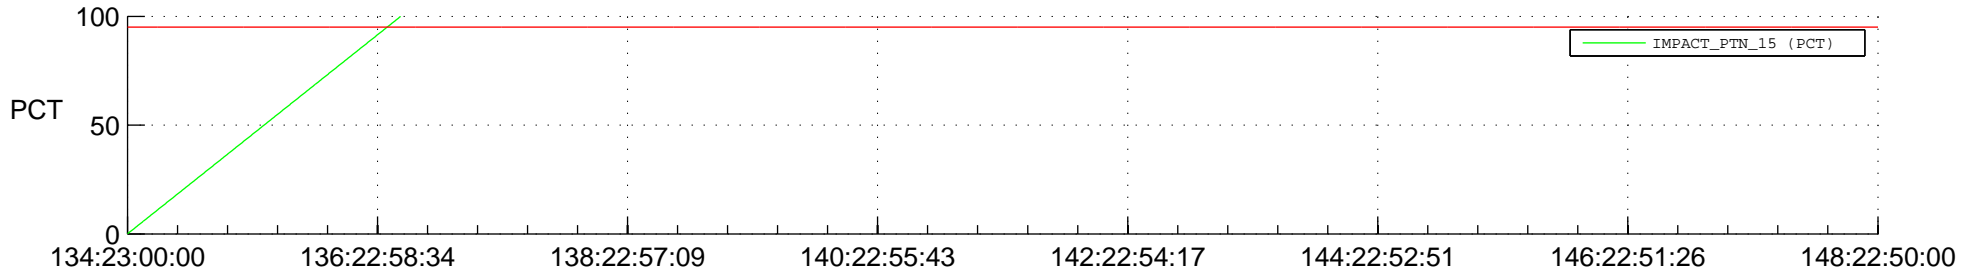

STEREO BEHIND SSR PCT Full Prediction

SWAVES_Percent_Full_Prediction

IMPACT_Percent_Full_Prediction

PLASTIC_Percent_Full_Prediction

Spacecraft_DownLink_Rate

Ground Time (2017:134:23:00:00.000 -2017:148:22:50:00.000)