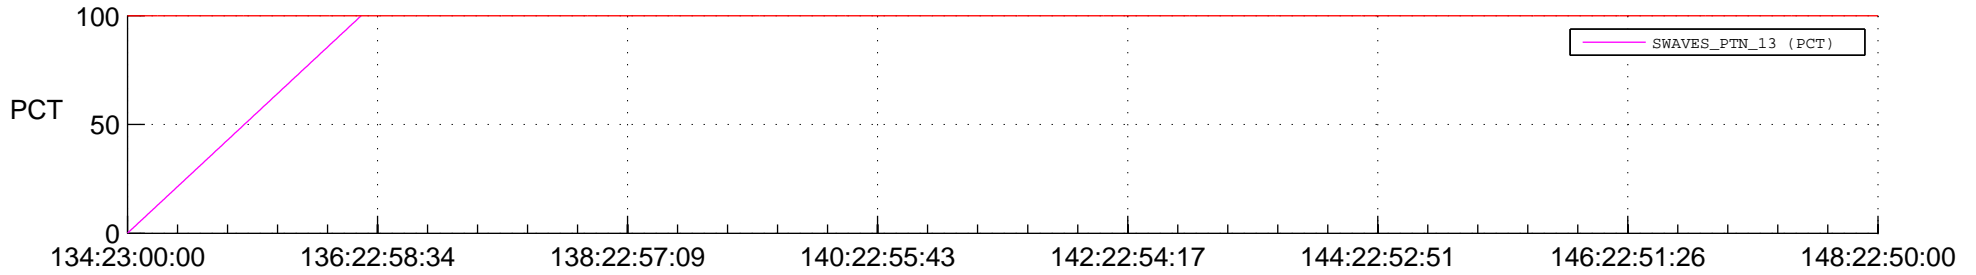

STEREO BEHIND SSR PCT Full Prediction

SWAVES_Percent_Full_Prediction

IMPACT_Percent_Full_Prediction

PLASTIC_Percent_Full_Prediction

Spacecraft_DownLink_Rate

Ground Time (2017:134:23:00:00.000 -2017:148:22:50:00.000)