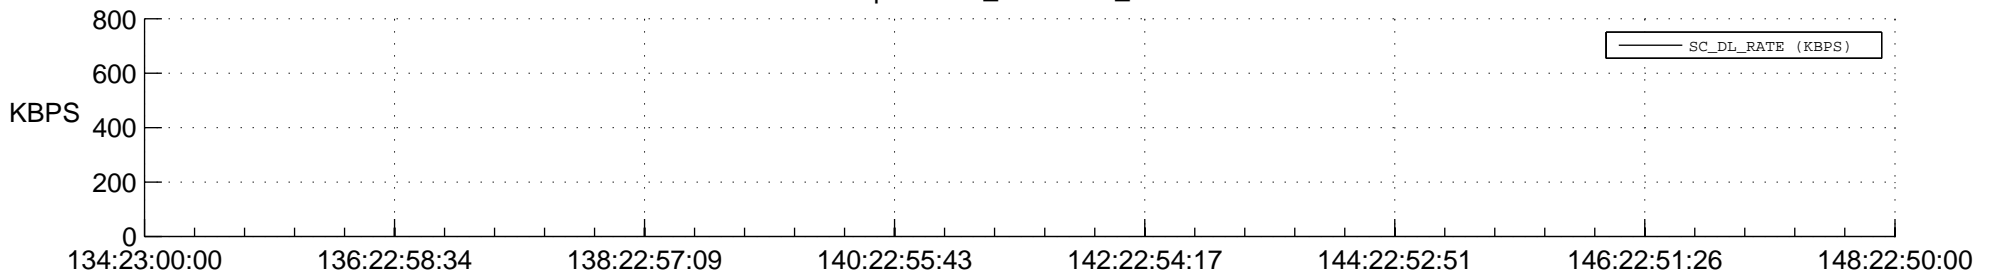

STEREO BEHIND SSR PCT Full Prediction

SWAVES_Percent_Full_Prediction

IMPACT_Percent_Full_Prediction

PLASTIC_Percent_Full_Prediction

Spacecraft_DownLink_Rate

Ground Time (2017:134:23:00:00.000 -2017:148:22:50:00.000)