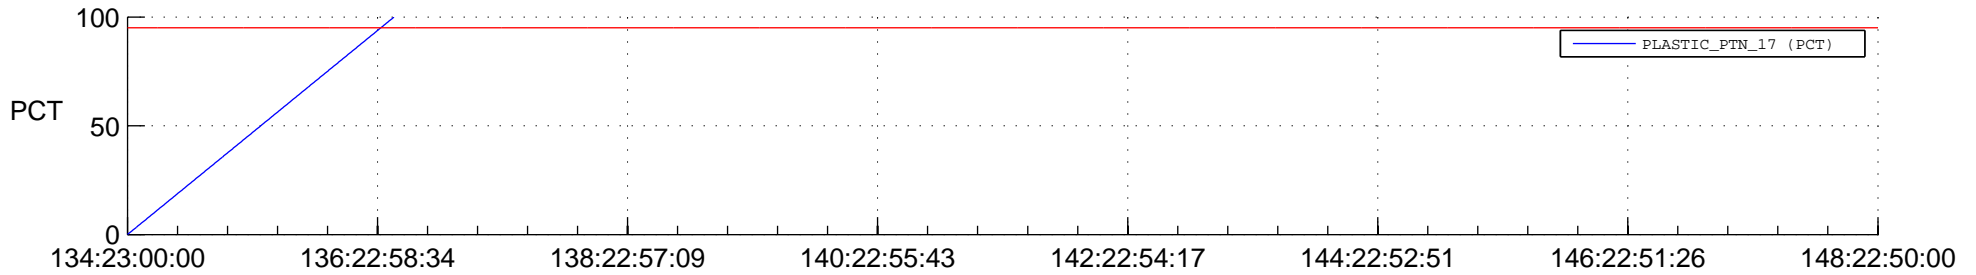

STEREO BEHIND SSR PCT Full Prediction

SWAVES_Percent_Full_Prediction

IMPACT_Percent_Full_Prediction

PLASTIC_Percent_Full_Prediction

Spacecraft_DownLink_Rate

Ground Time (2017:134:23:00:00.000 -2017:148:22:50:00.000)