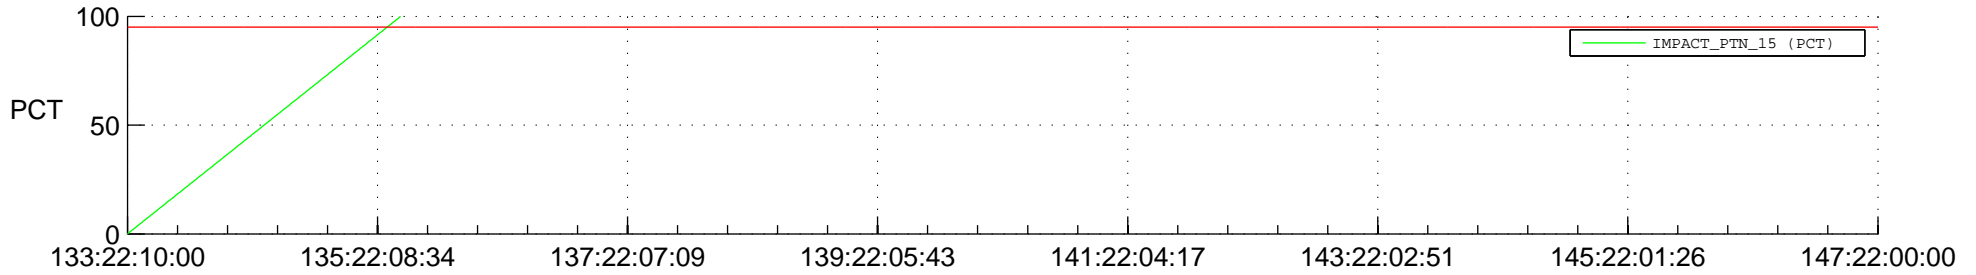

IMPACT_Percent_Full_Prediction