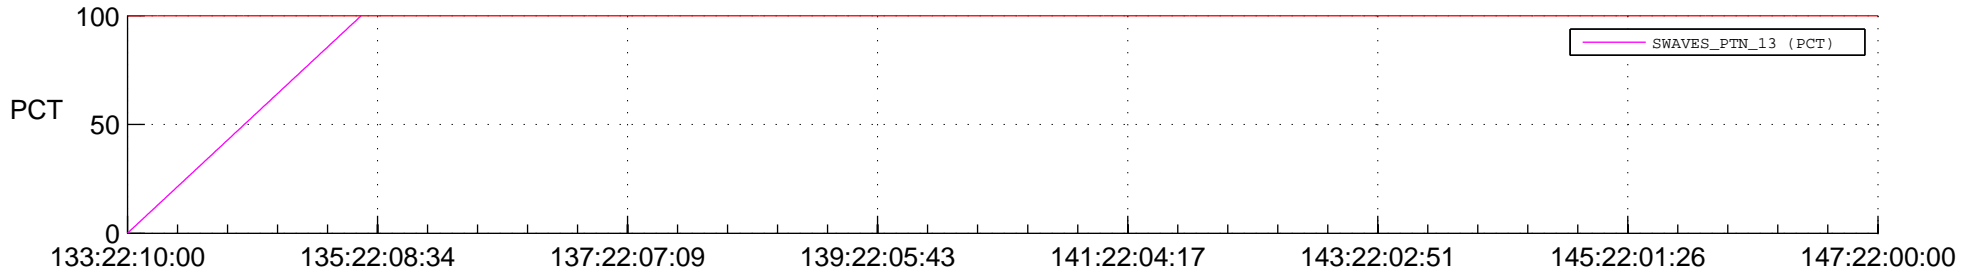

STEREO BEHIND SSR PCT Full Prediction

SWAVES_Percent_Full_Prediction