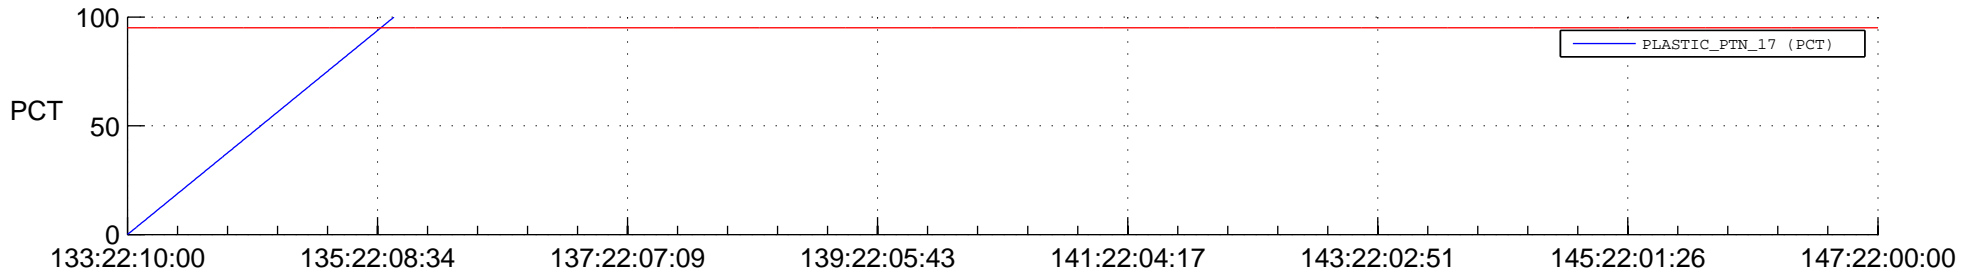

## Spacecraft\_DownLink\_Rate

Ground Time (2017:133:22:10:00.000 -2017:147:22:00:00.000)