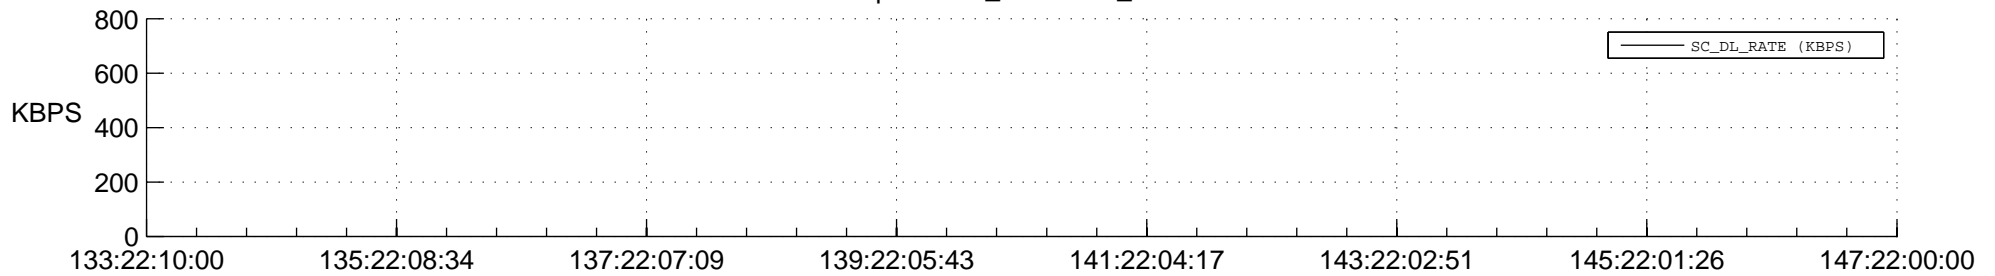

## Spacecraft\_DownLink\_Rate

Ground Time (2017:133:22:10:00.000 -2017:147:22:00:00.000)