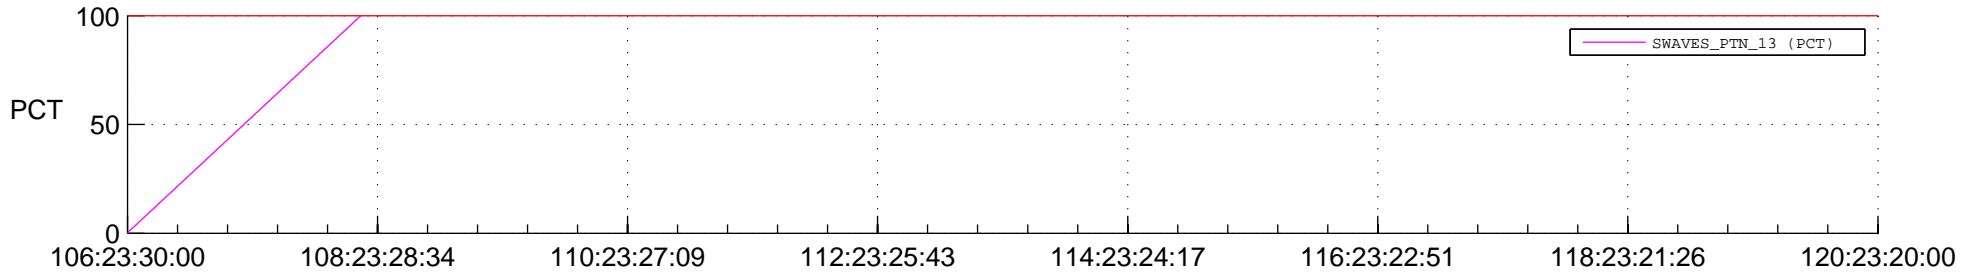

STEREO BEHIND SSR PCT Full Prediction

SWAVES_Percent_Full_Prediction

IMPACT_Percent_Full_Prediction

PLASTIC_Percent_Full_Prediction

Spacecraft_DownLink_Rate

Ground Time (2017:106:23:30:00.000 -2017:120:23:20:00.000)