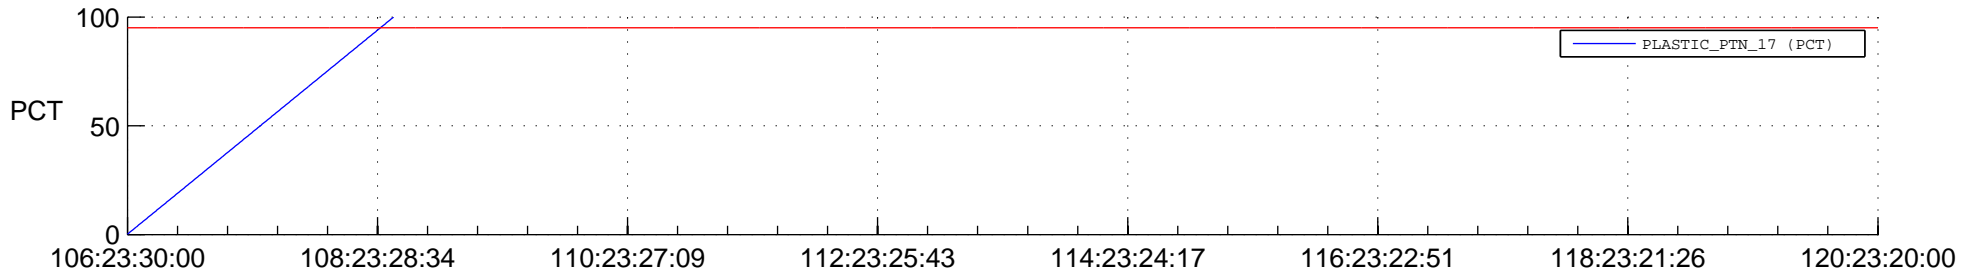

STEREO BEHIND SSR PCT Full Prediction

SWAVES_Percent_Full_Prediction

IMPACT_Percent_Full_Prediction

PLASTIC_Percent_Full_Prediction

Spacecraft_DownLink_Rate

Ground Time (2017:106:23:30:00.000 -2017:120:23:20:00.000)