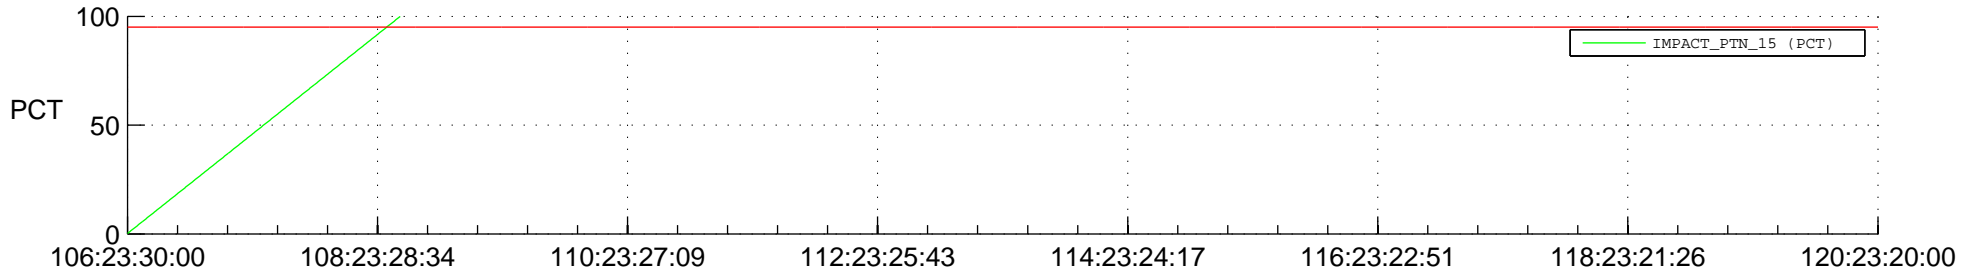

STEREO BEHIND SSR PCT Full Prediction

SWAVES_Percent_Full_Prediction

IMPACT_Percent_Full_Prediction

PLASTIC_Percent_Full_Prediction

Spacecraft_DownLink_Rate

Ground Time (2017:106:23:30:00.000 -2017:120:23:20:00.000)