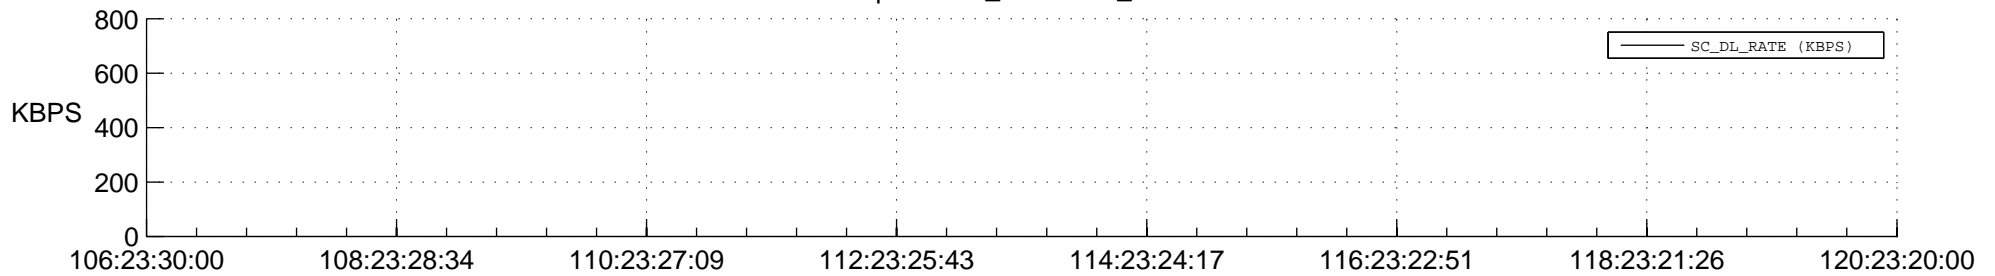

STEREO BEHIND SSR PCT Full Prediction

SWAVES_Percent_Full_Prediction

IMPACT_Percent_Full_Prediction

PLASTIC_Percent_Full_Prediction

Spacecraft_DownLink_Rate

Ground Time (2017:106:23:30:00.000 -2017:120:23:20:00.000)