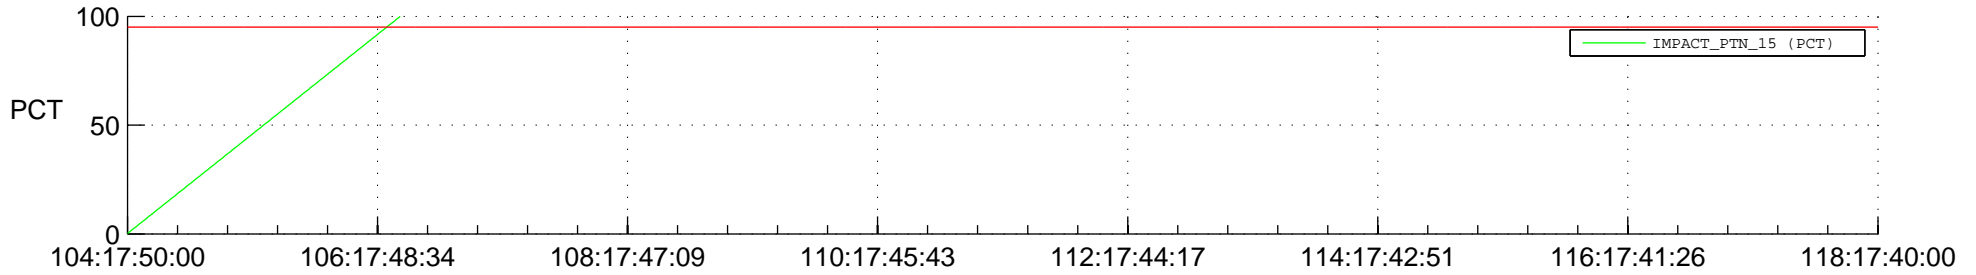

STEREO BEHIND SSR PCT Full Prediction

SWAVES_Percent_Full_Prediction

IMPACT_Percent_Full_Prediction

PLASTIC_Percent_Full_Prediction

Spacecraft_DownLink_Rate