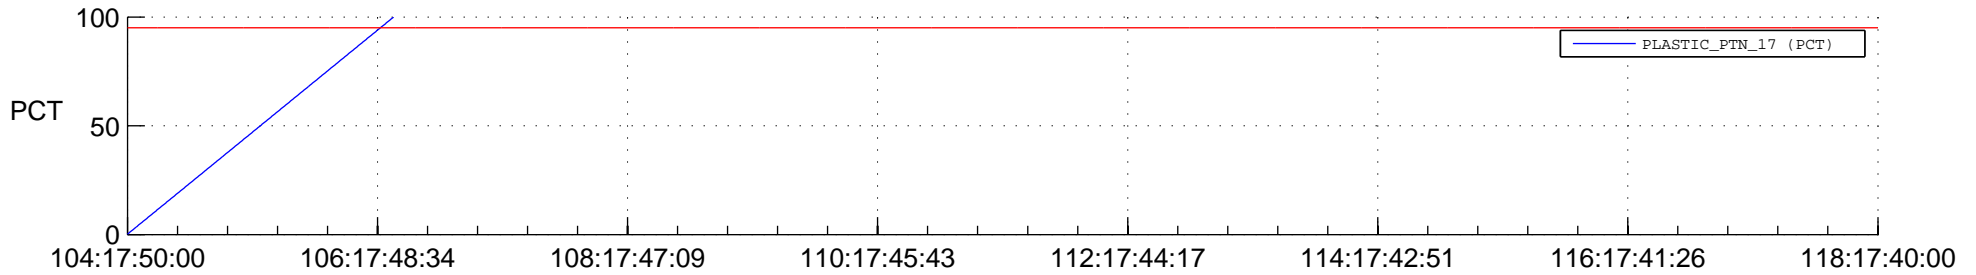

STEREO BEHIND SSR PCT Full Prediction

SWAVES_Percent_Full_Prediction

IMPACT_Percent_Full_Prediction

PLASTIC_Percent_Full_Prediction

Spacecraft_DownLink_Rate