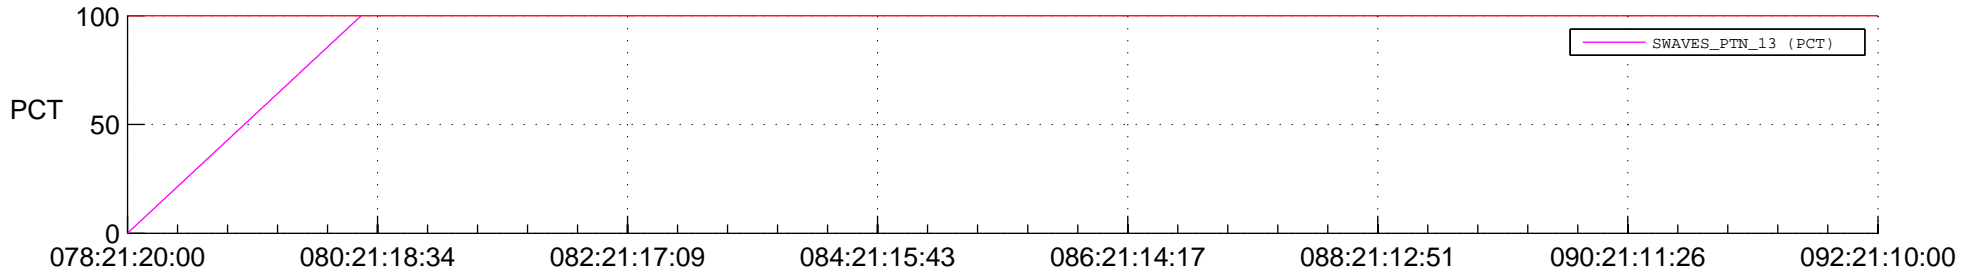

STEREO BEHIND SSR PCT Full Prediction

SWAVES_Percent_Full_Prediction

IMPACT_Percent_Full_Prediction

PLASTIC_Percent_Full_Prediction

Spacecraft_DownLink_Rate

Ground Time (2017:078:21:20:00.000 -2017:092:21:10:00.000)