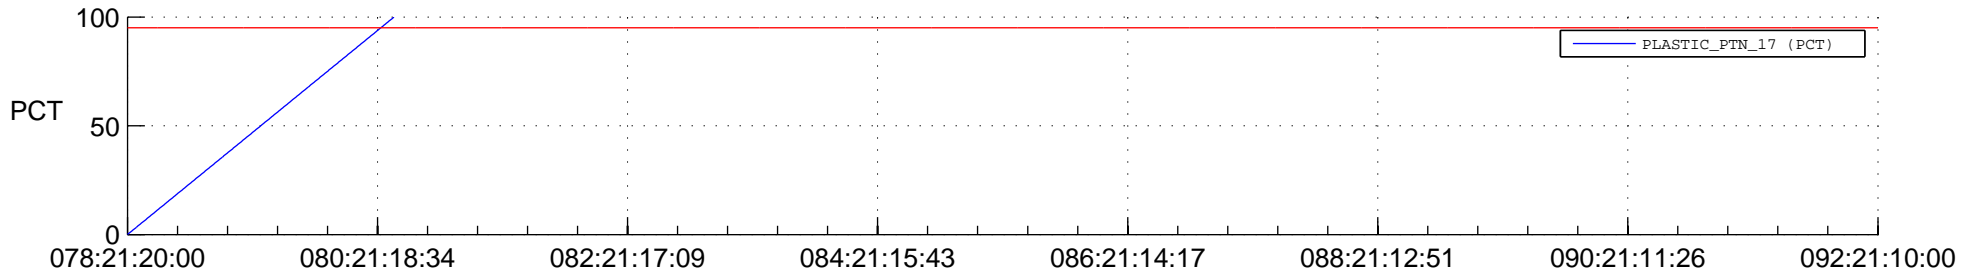

STEREO BEHIND SSR PCT Full Prediction

SWAVES_Percent_Full_Prediction

IMPACT_Percent_Full_Prediction

PLASTIC_Percent_Full_Prediction

Spacecraft_DownLink_Rate

Ground Time (2017:078:21:20:00.000 -2017:092:21:10:00.000)