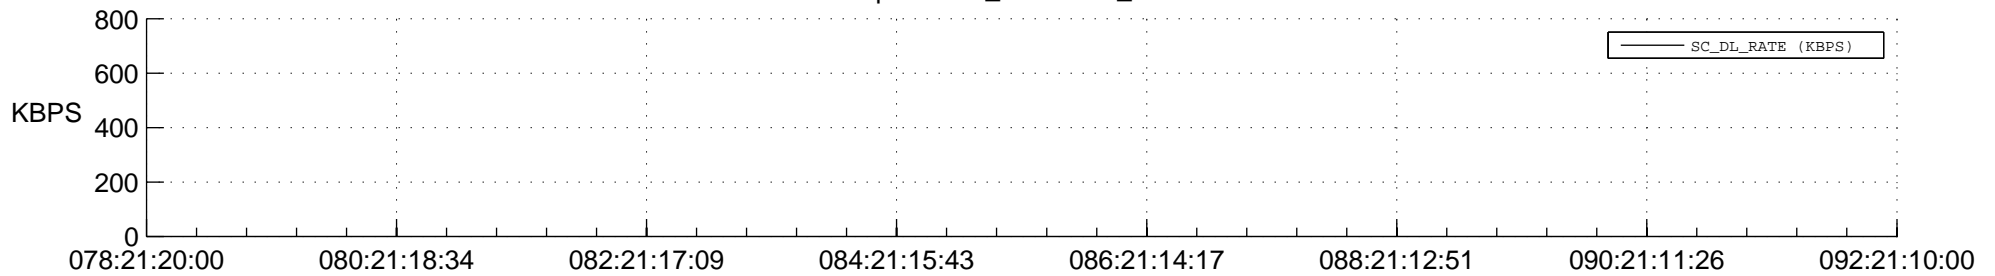

STEREO BEHIND SSR PCT Full Prediction

SWAVES_Percent_Full_Prediction

IMPACT_Percent_Full_Prediction

PLASTIC_Percent_Full_Prediction

Spacecraft_DownLink_Rate

Ground Time (2017:078:21:20:00.000 -2017:092:21:10:00.000)