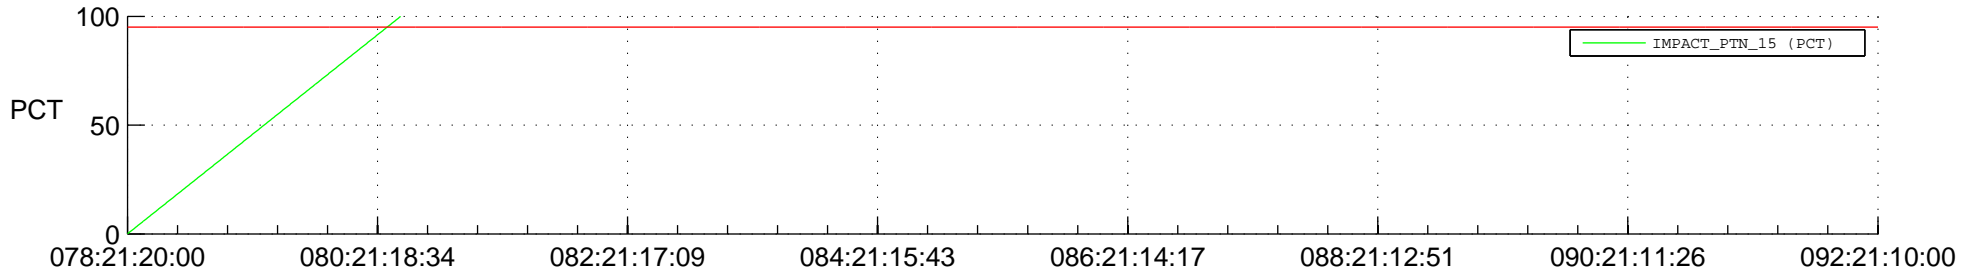

STEREO BEHIND SSR PCT Full Prediction

SWAVES_Percent_Full_Prediction

IMPACT_Percent_Full_Prediction

PLASTIC_Percent_Full_Prediction

Spacecraft_DownLink_Rate

Ground Time (2017:078:21:20:00.000 -2017:092:21:10:00.000)