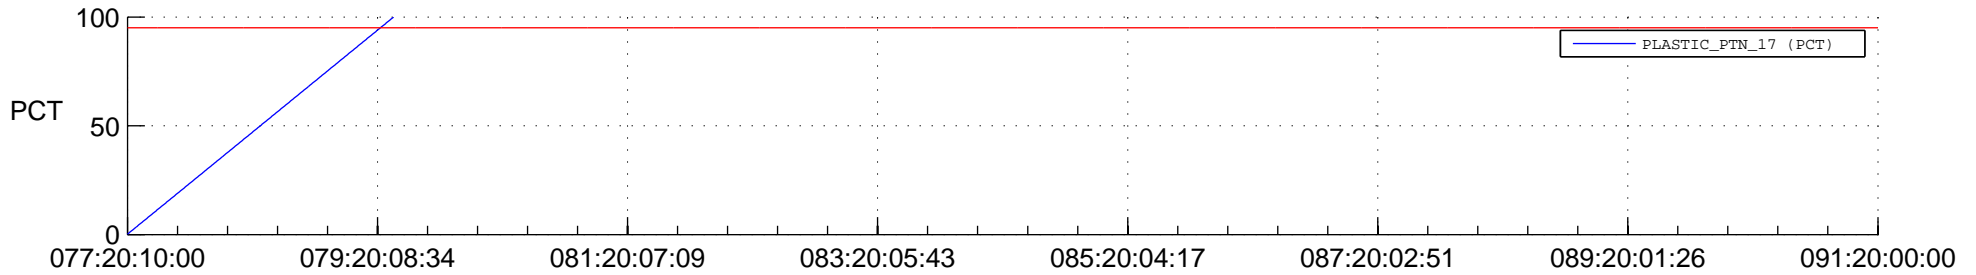

STEREO BEHIND SSR PCT Full Prediction

SWAVES_Percent_Full_Prediction

IMPACT_Percent_Full_Prediction

PLASTIC_Percent_Full_Prediction

Spacecraft_DownLink_Rate

Ground Time (2017:077:20:10:00.000 -2017:091:20:00:00.000)