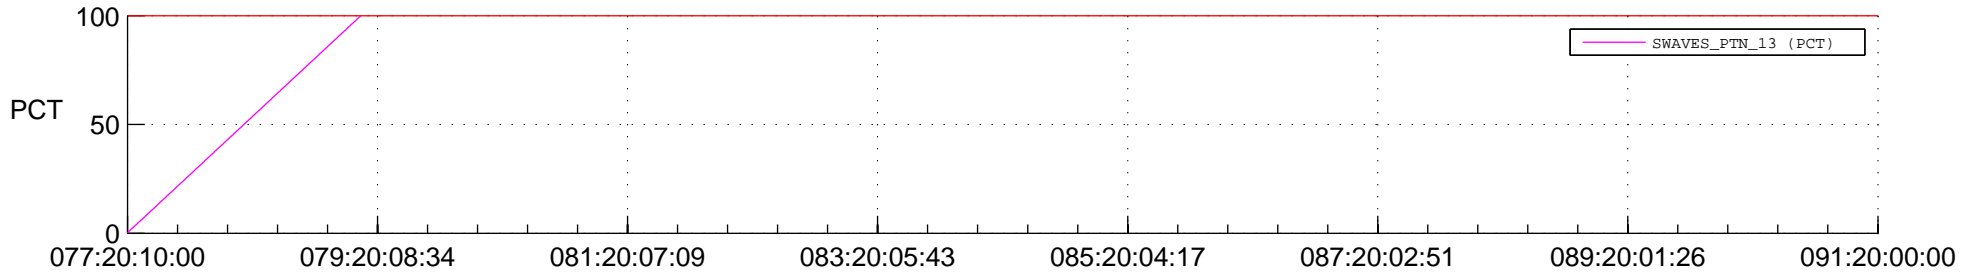

STEREO BEHIND SSR PCT Full Prediction

SWAVES_Percent_Full_Prediction

IMPACT_Percent_Full_Prediction

PLASTIC_Percent_Full_Prediction

Spacecraft_DownLink_Rate

Ground Time (2017:077:20:10:00.000 -2017:091:20:00:00.000)