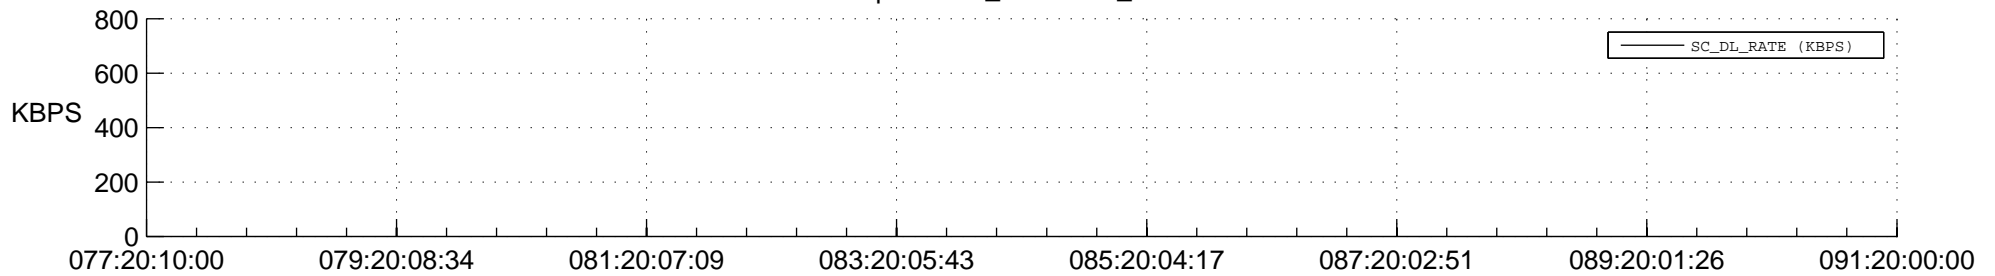

STEREO BEHIND SSR PCT Full Prediction

SWAVES_Percent_Full_Prediction

IMPACT_Percent_Full_Prediction

PLASTIC_Percent_Full_Prediction

Spacecraft_DownLink_Rate

Ground Time (2017:077:20:10:00.000 -2017:091:20:00:00.000)