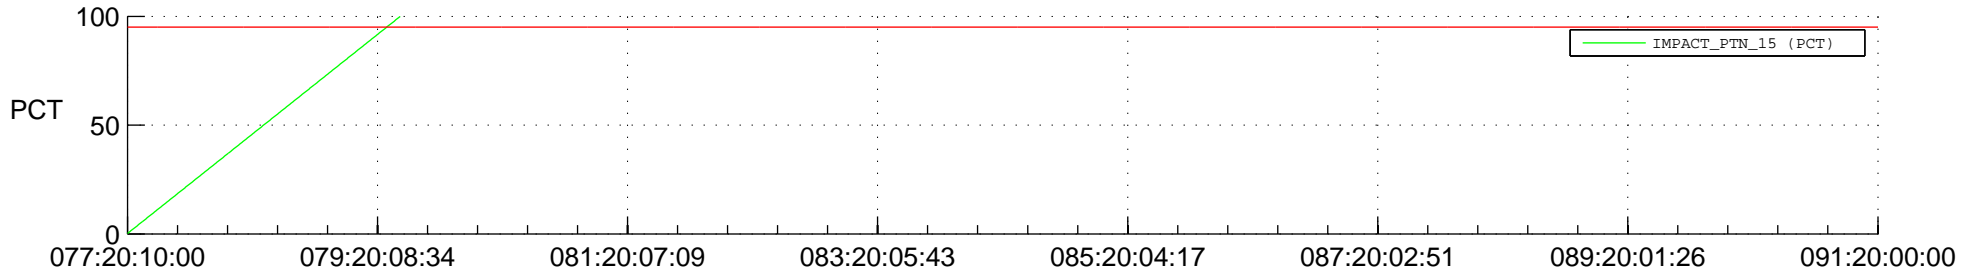

STEREO BEHIND SSR PCT Full Prediction

SWAVES_Percent_Full_Prediction

IMPACT_Percent_Full_Prediction

PLASTIC_Percent_Full_Prediction

Spacecraft_DownLink_Rate

Ground Time (2017:077:20:10:00.000 -2017:091:20:00:00.000)