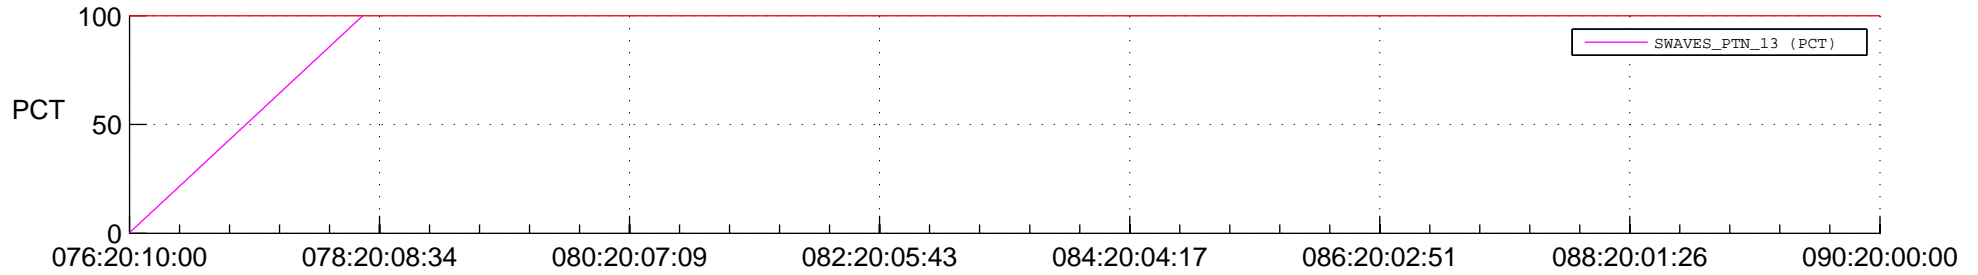

STEREO BEHIND SSR PCT Full Prediction

SWAVES_Percent_Full_Prediction

IMPACT_Percent_Full_Prediction

PLASTIC_Percent_Full_Prediction

Spacecraft_DownLink_Rate

Ground Time (2017:076:20:10:00.000 -2017:090:20:00:00.000)