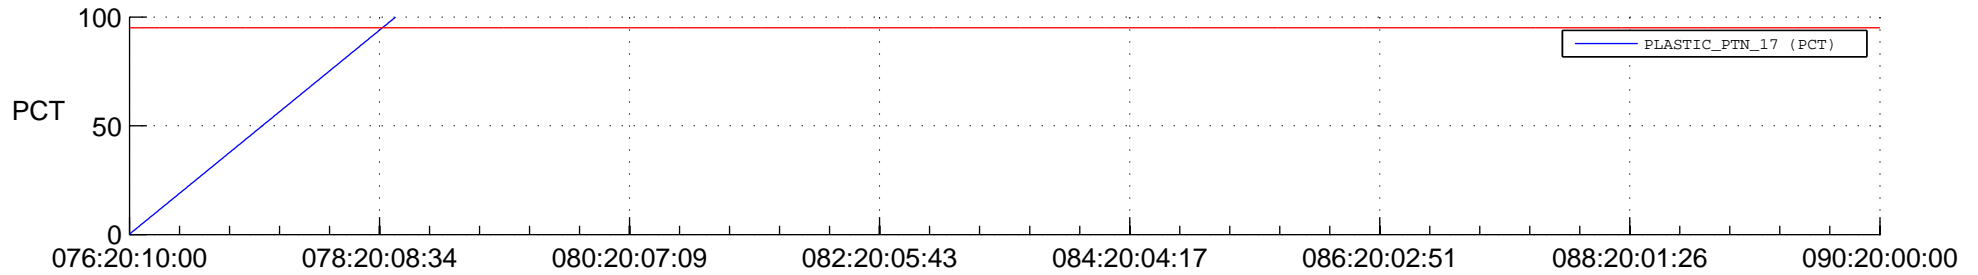

STEREO BEHIND SSR PCT Full Prediction

SWAVES_Percent_Full_Prediction

IMPACT_Percent_Full_Prediction

PLASTIC_Percent_Full_Prediction

Spacecraft_DownLink_Rate

Ground Time (2017:076:20:10:00.000 -2017:090:20:00:00.000)