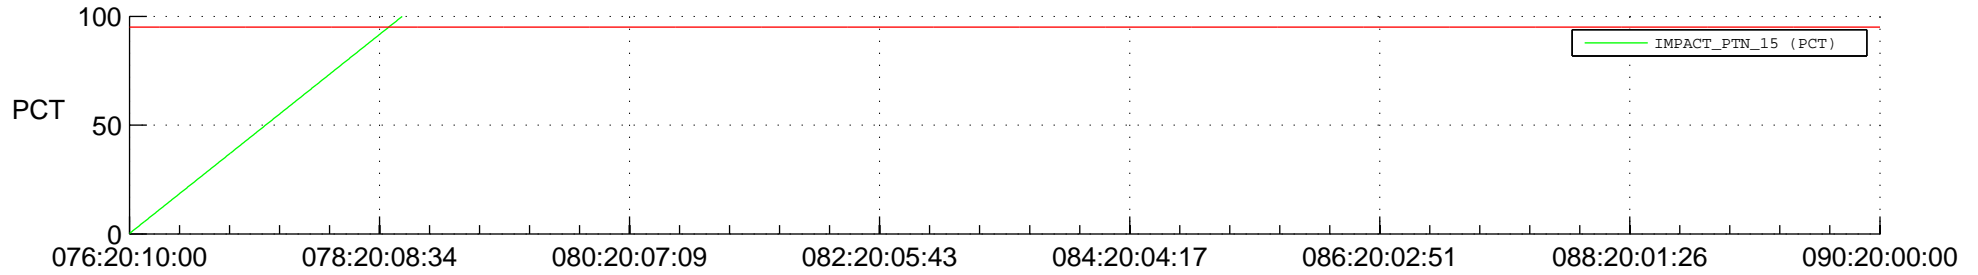

STEREO BEHIND SSR PCT Full Prediction

SWAVES_Percent_Full_Prediction

IMPACT_Percent_Full_Prediction

PLASTIC_Percent_Full_Prediction

Spacecraft_DownLink_Rate

Ground Time (2017:076:20:10:00.000 -2017:090:20:00:00.000)