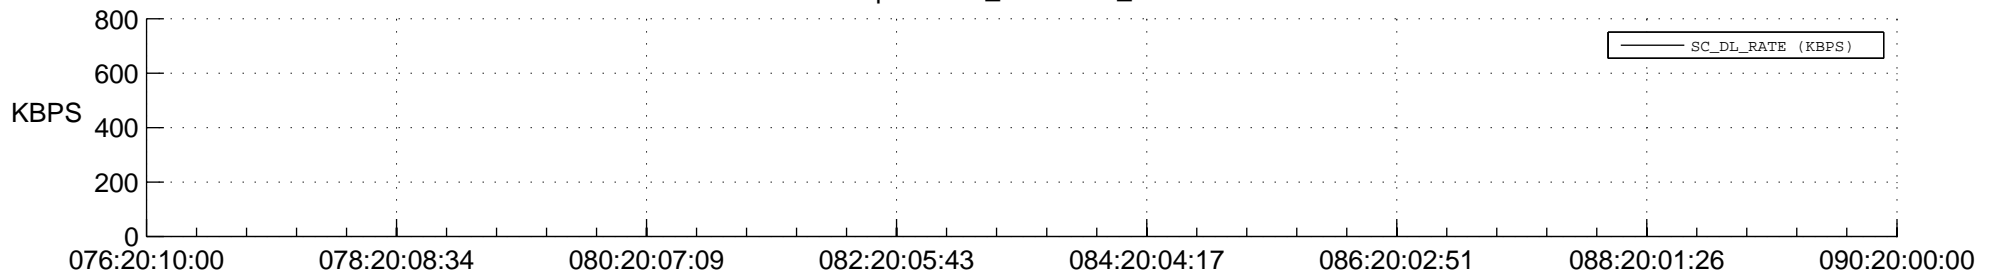

STEREO BEHIND SSR PCT Full Prediction

SWAVES_Percent_Full_Prediction

IMPACT_Percent_Full_Prediction

PLASTIC_Percent_Full_Prediction

Spacecraft_DownLink_Rate

Ground Time (2017:076:20:10:00.000 -2017:090:20:00:00.000)