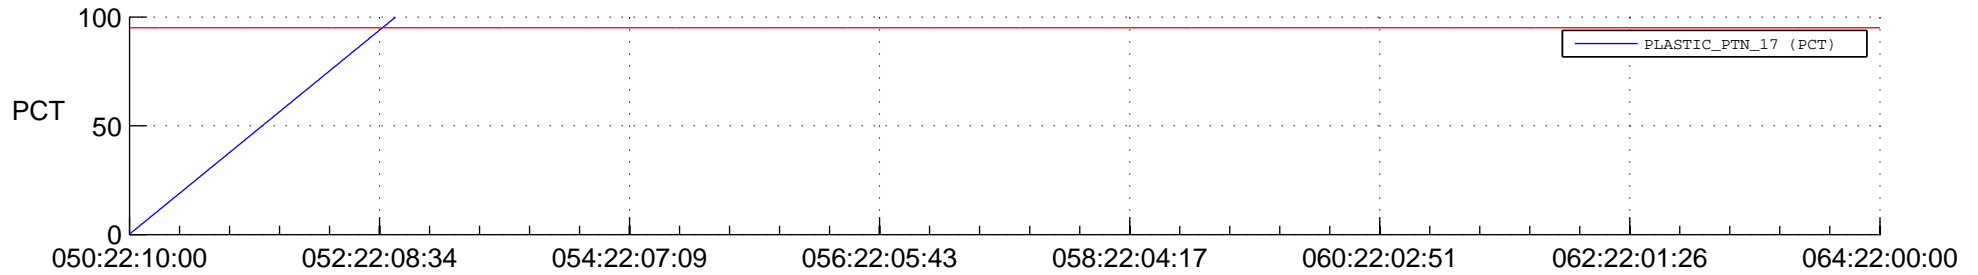

STEREO BEHIND SSR PCT Full Prediction

SWAVES_Percent_Full_Prediction

IMPACT_Percent_Full_Prediction

PLASTIC_Percent_Full_Prediction

Spacecraft_DownLink_Rate

Ground Time (2017:050:22:10:00.000 -2017:064:22:00:00.000)