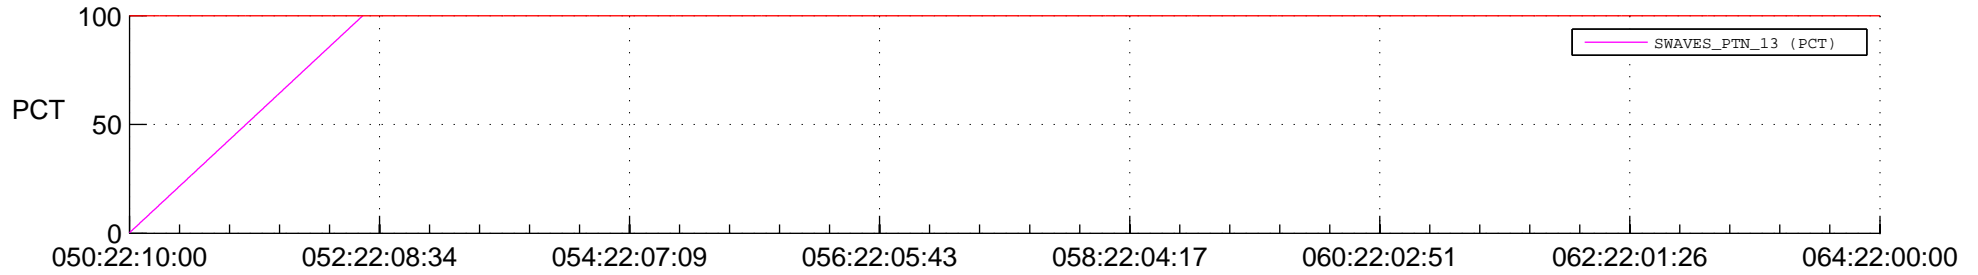

STEREO BEHIND SSR PCT Full Prediction

SWAVES_Percent_Full_Prediction

IMPACT_Percent_Full_Prediction

PLASTIC_Percent_Full_Prediction

Spacecraft_DownLink_Rate

Ground Time (2017:050:22:10:00.000 -2017:064:22:00:00.000)