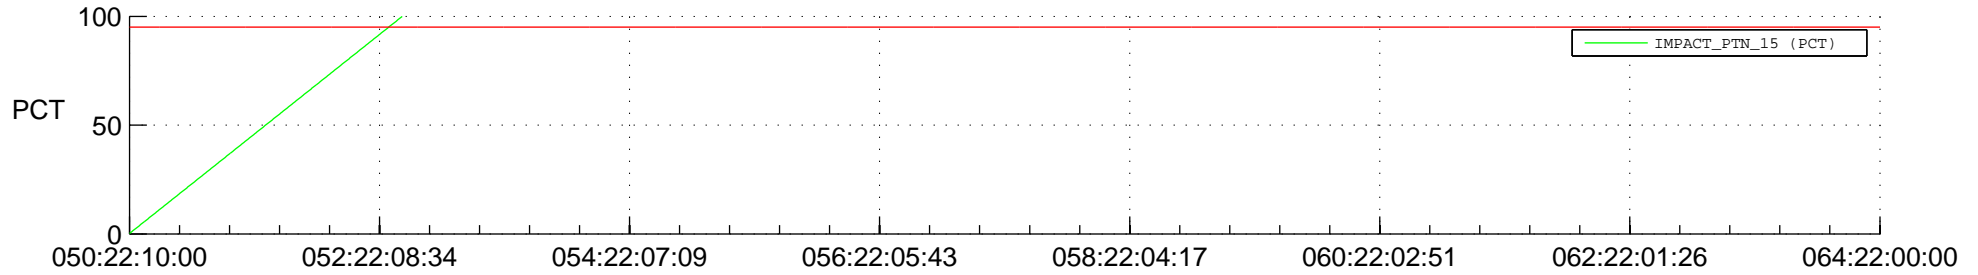

STEREO BEHIND SSR PCT Full Prediction

SWAVES_Percent_Full_Prediction

IMPACT_Percent_Full_Prediction

PLASTIC_Percent_Full_Prediction

Spacecraft_DownLink_Rate

Ground Time (2017:050:22:10:00.000 -2017:064:22:00:00.000)