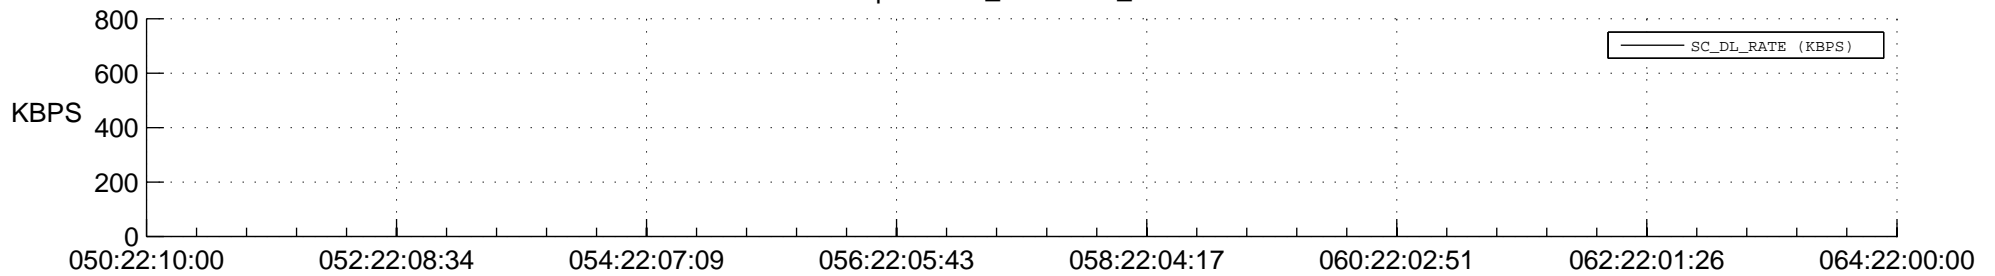

STEREO BEHIND SSR PCT Full Prediction

SWAVES_Percent_Full_Prediction

IMPACT_Percent_Full_Prediction

PLASTIC_Percent_Full_Prediction

Spacecraft_DownLink_Rate

Ground Time (2017:050:22:10:00.000 -2017:064:22:00:00.000)