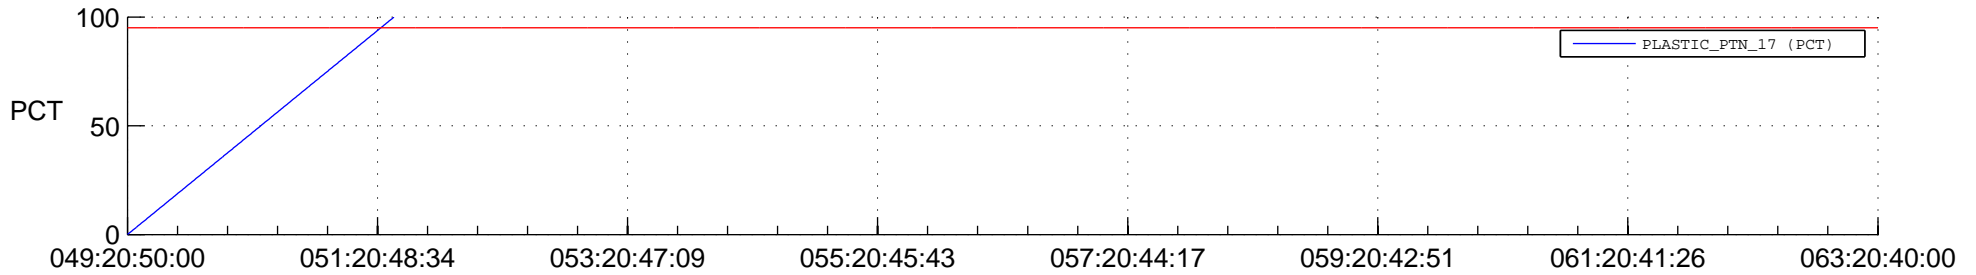

STEREO BEHIND SSR PCT Full Prediction

SWAVES_Percent_Full_Prediction

IMPACT_Percent_Full_Prediction

PLASTIC_Percent_Full_Prediction

Spacecraft_DownLink_Rate

Ground Time (2017:049:20:50:00.000 -2017:063:20:40:00.000)