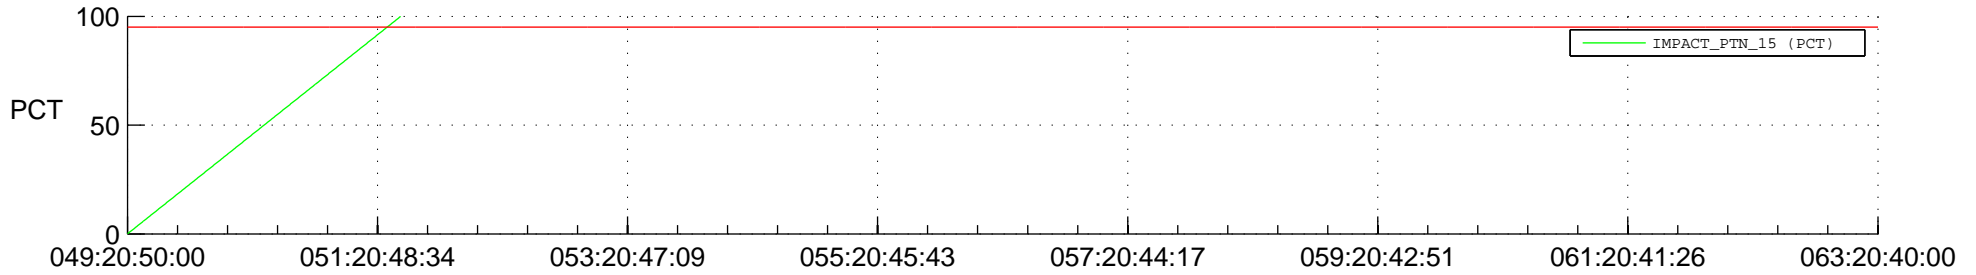

STEREO BEHIND SSR PCT Full Prediction

SWAVES_Percent_Full_Prediction

IMPACT_Percent_Full_Prediction

PLASTIC_Percent_Full_Prediction

Spacecraft_DownLink_Rate

Ground Time (2017:049:20:50:00.000 -2017:063:20:40:00.000)