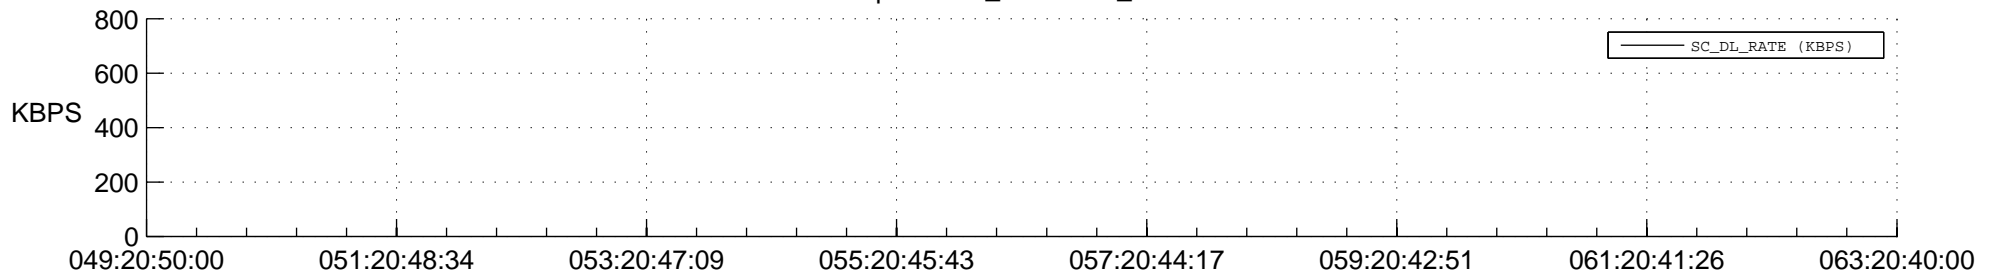

STEREO BEHIND SSR PCT Full Prediction

SWAVES_Percent_Full_Prediction

IMPACT_Percent_Full_Prediction

PLASTIC_Percent_Full_Prediction

Spacecraft_DownLink_Rate

Ground Time (2017:049:20:50:00.000 -2017:063:20:40:00.000)