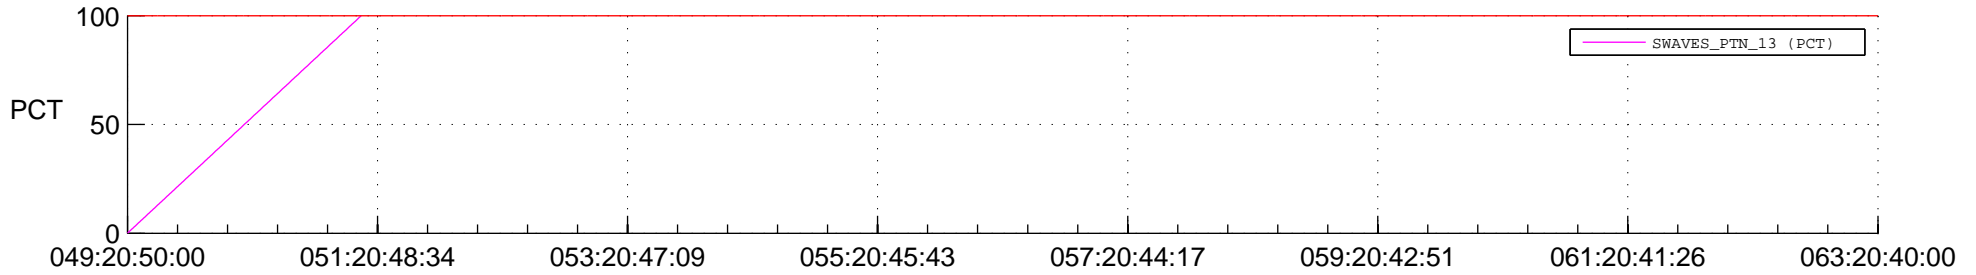

STEREO BEHIND SSR PCT Full Prediction

SWAVES_Percent_Full_Prediction

IMPACT_Percent_Full_Prediction

PLASTIC_Percent_Full_Prediction

Spacecraft_DownLink_Rate

Ground Time (2017:049:20:50:00.000 -2017:063:20:40:00.000)