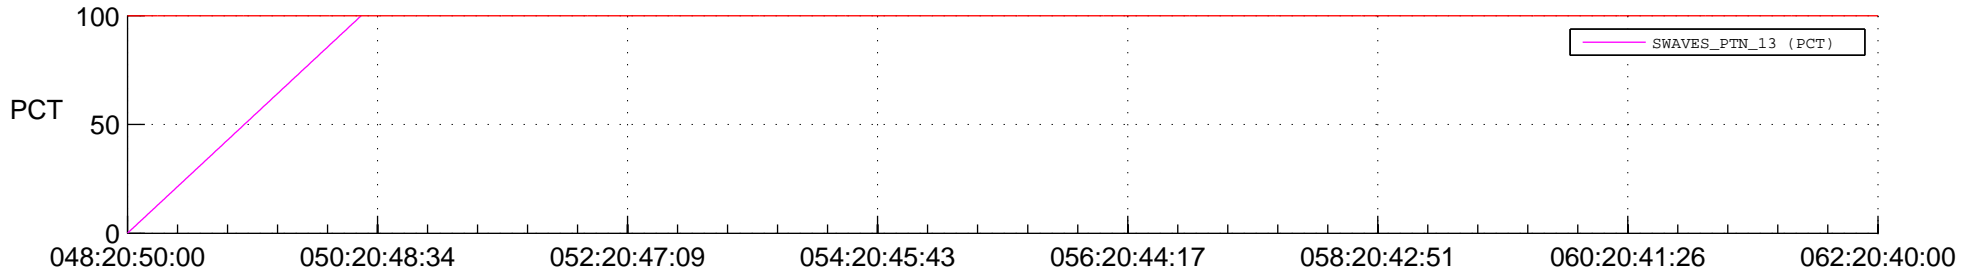

STEREO BEHIND SSR PCT Full Prediction

SWAVES_Percent_Full_Prediction

IMPACT_Percent_Full_Prediction

PLASTIC_Percent_Full_Prediction

Spacecraft_DownLink_Rate

Ground Time (2017:048:20:50:00.000 -2017:062:20:40:00.000)