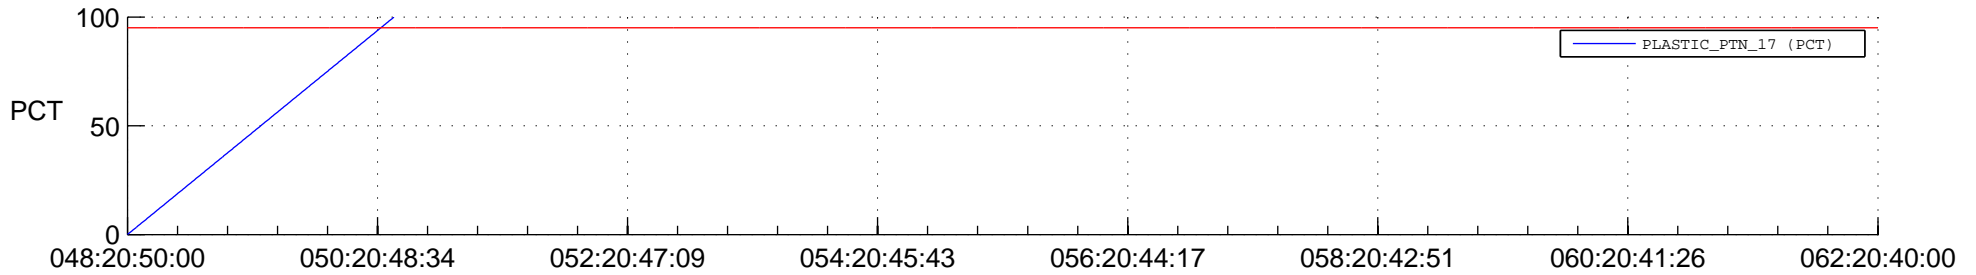

STEREO BEHIND SSR PCT Full Prediction

SWAVES_Percent_Full_Prediction

IMPACT_Percent_Full_Prediction

PLASTIC_Percent_Full_Prediction

Spacecraft_DownLink_Rate

Ground Time (2017:048:20:50:00.000 -2017:062:20:40:00.000)