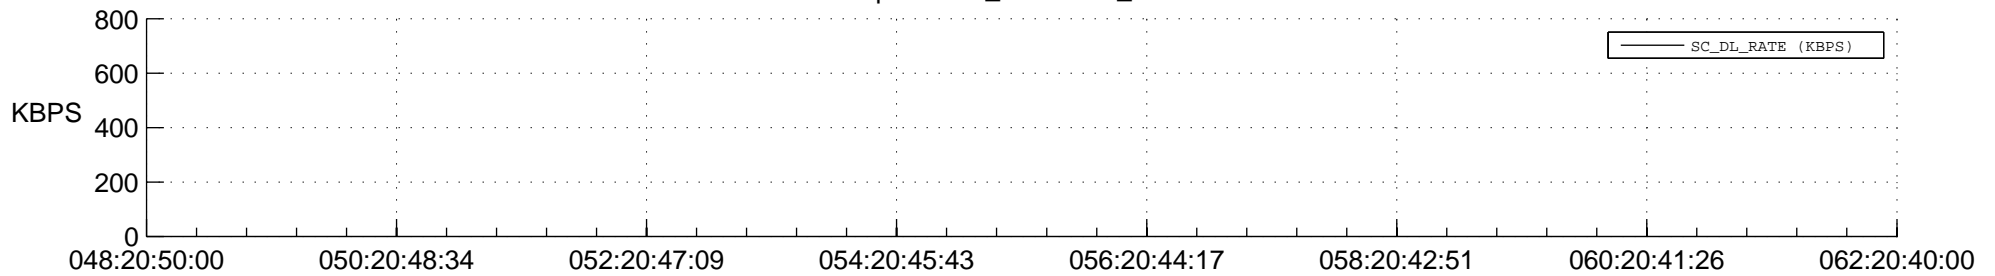

STEREO BEHIND SSR PCT Full Prediction

SWAVES_Percent_Full_Prediction

IMPACT_Percent_Full_Prediction

PLASTIC_Percent_Full_Prediction

Spacecraft_DownLink_Rate

Ground Time (2017:048:20:50:00.000 -2017:062:20:40:00.000)