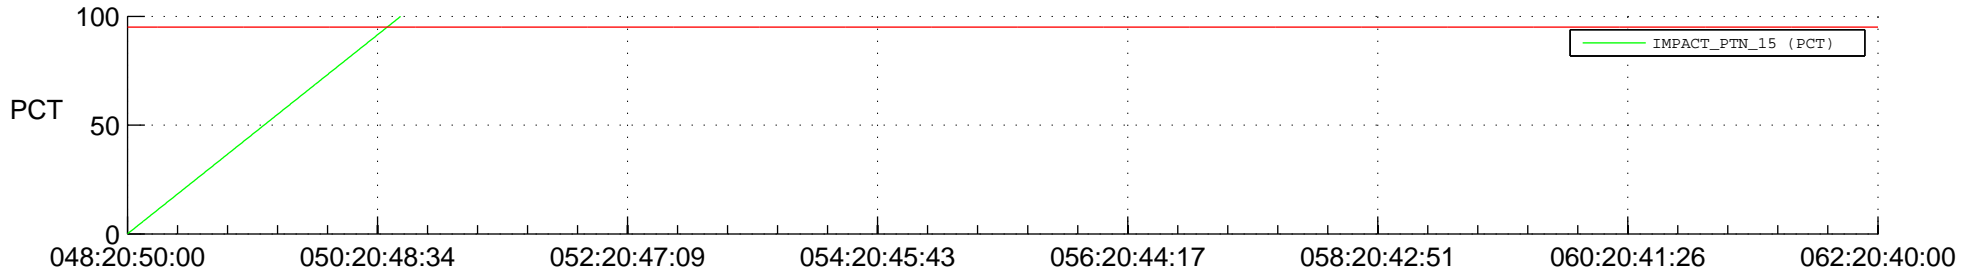

STEREO BEHIND SSR PCT Full Prediction

SWAVES_Percent_Full_Prediction

IMPACT_Percent_Full_Prediction

PLASTIC_Percent_Full_Prediction

Spacecraft_DownLink_Rate

Ground Time (2017:048:20:50:00.000 -2017:062:20:40:00.000)