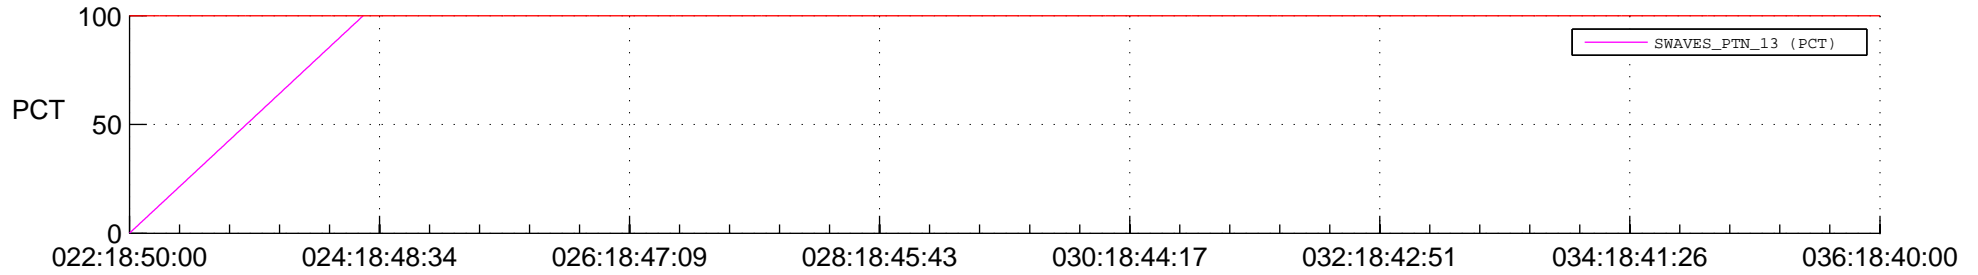

STEREO BEHIND SSR PCT Full Prediction

SWAVES_Percent_Full_Prediction