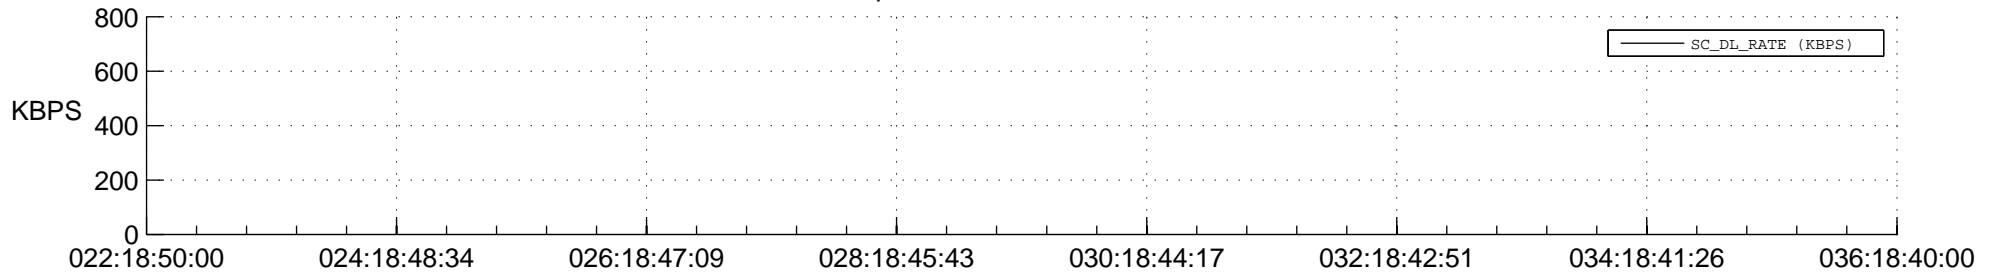

## Spacecraft\_DownLink\_Rate

Ground Time (2017:022:18:50:00.000 - 2017:036:18:40:00.000)