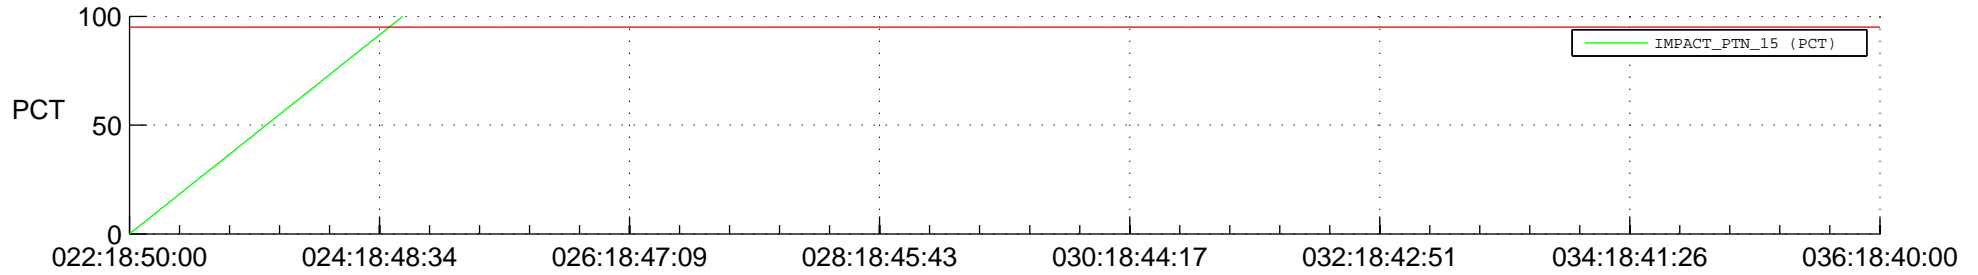

IMPACT_Percent_Full_Prediction