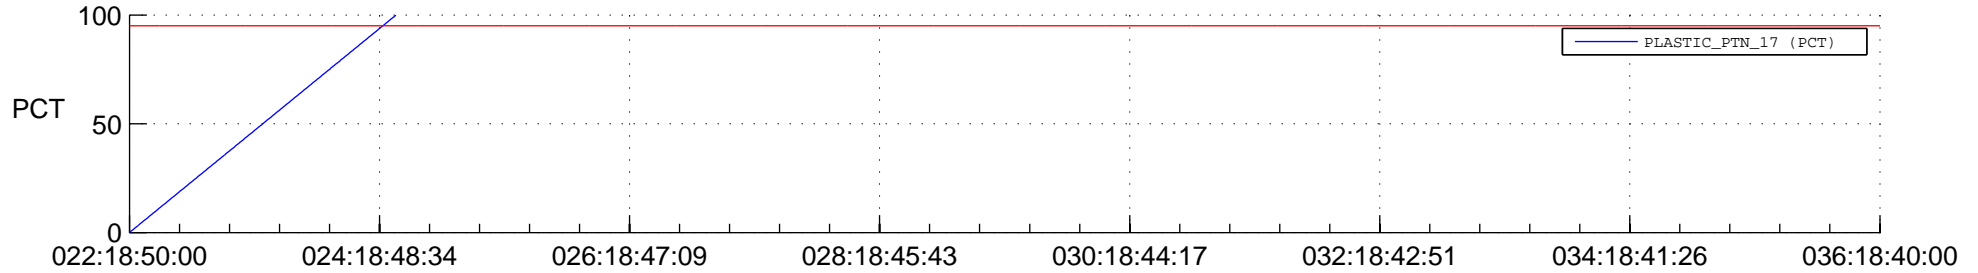

## Spacecraft\_DownLink\_Rate

Ground Time (2017:022:18:50:00.000 - 2017:036:18:40:00.000)