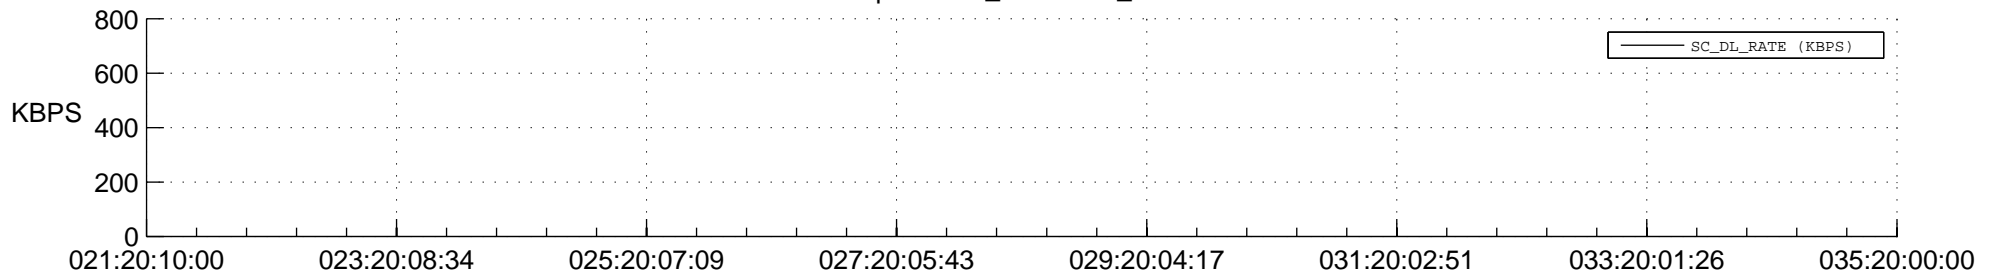

STEREO BEHIND SSR PCT Full Prediction

SWAVES_Percent_Full_Prediction

IMPACT_Percent_Full_Prediction

PLASTIC_Percent_Full_Prediction

Spacecraft_DownLink_Rate

Ground Time (2017:021:20:10:00.000 -2017:035:20:00:00.000)