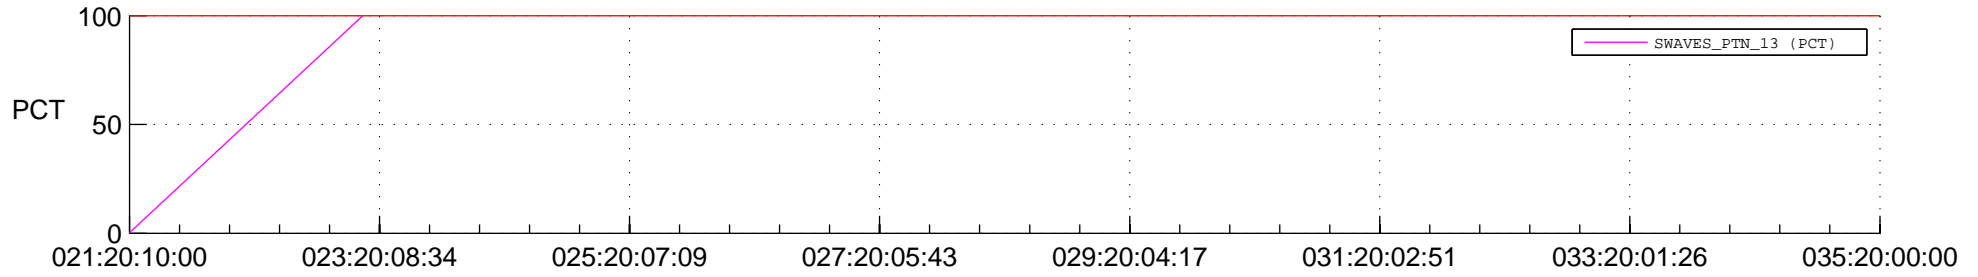

STEREO BEHIND SSR PCT Full Prediction

SWAVES_Percent_Full_Prediction

IMPACT_Percent_Full_Prediction

PLASTIC_Percent_Full_Prediction

Spacecraft_DownLink_Rate

Ground Time (2017:021:20:10:00.000 -2017:035:20:00:00.000)