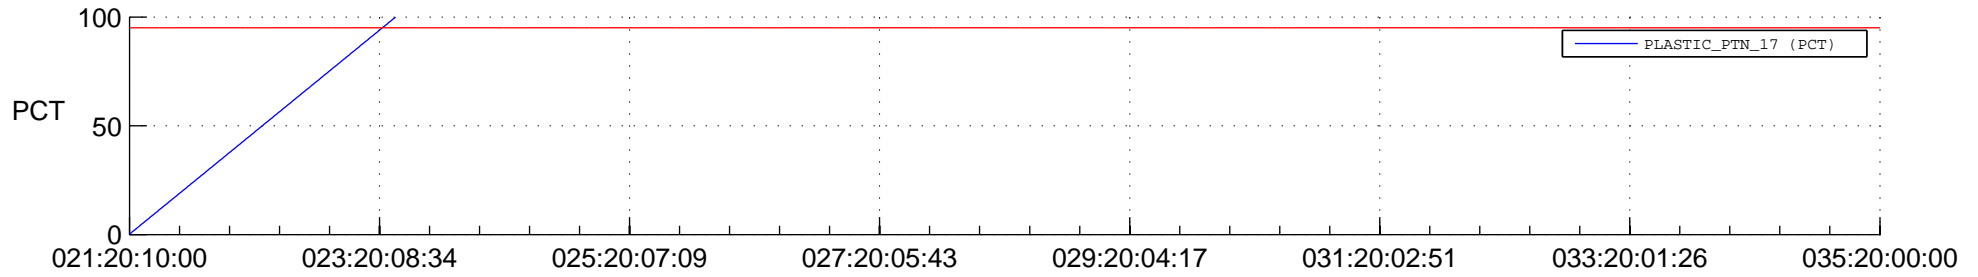

STEREO BEHIND SSR PCT Full Prediction

SWAVES_Percent_Full_Prediction

IMPACT_Percent_Full_Prediction

PLASTIC_Percent_Full_Prediction

Spacecraft_DownLink_Rate

Ground Time (2017:021:20:10:00.000 -2017:035:20:00:00.000)