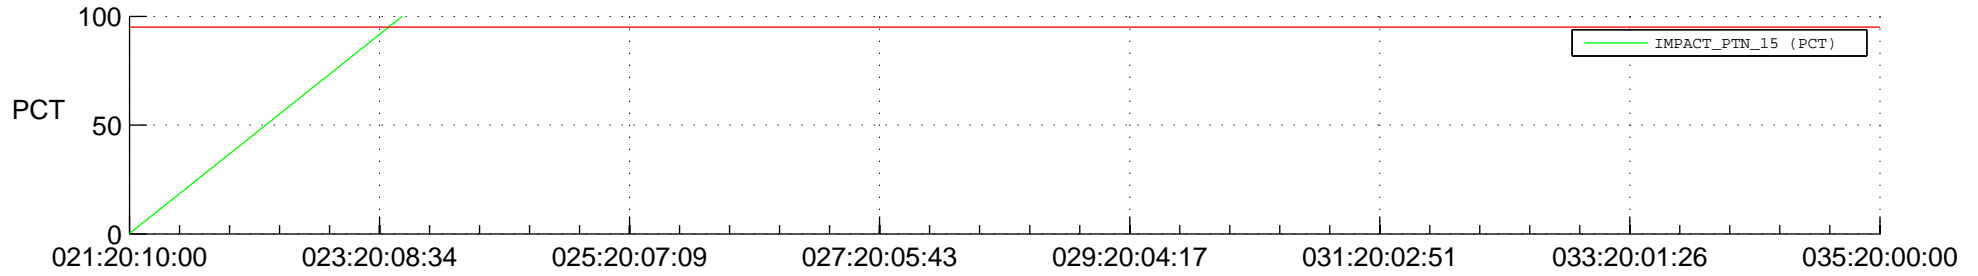

STEREO BEHIND SSR PCT Full Prediction

SWAVES_Percent_Full_Prediction

IMPACT_Percent_Full_Prediction

PLASTIC_Percent_Full_Prediction

Spacecraft_DownLink_Rate

Ground Time (2017:021:20:10:00.000 -2017:035:20:00:00.000)