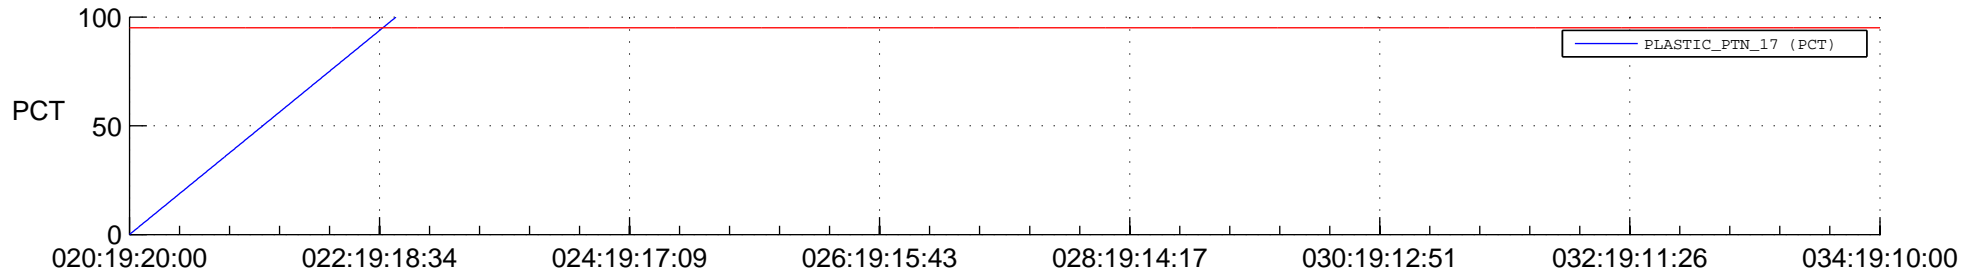

## Spacecraft\_DownLink\_Rate

Ground Time (2017:020:19:20:00.000 -2017:034:19:10:00.000)