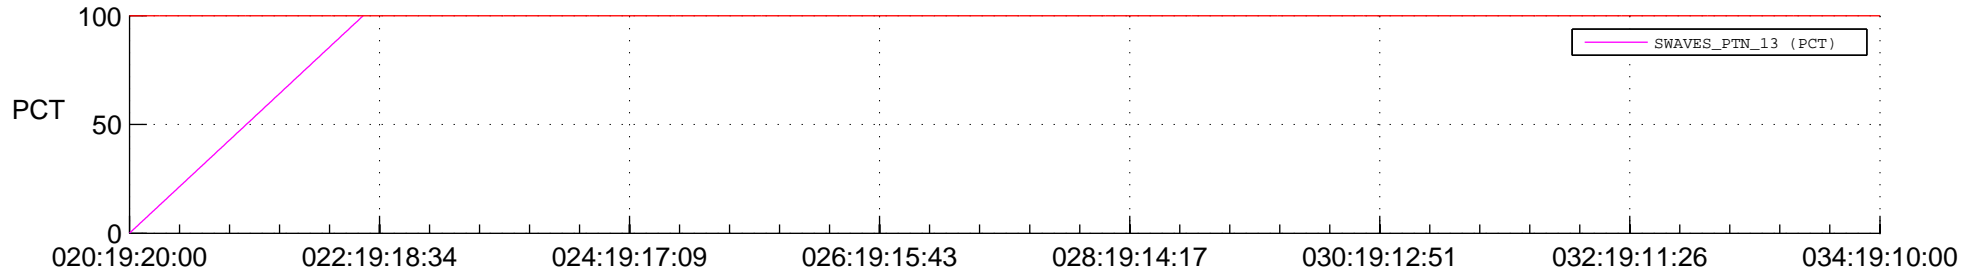

STEREO BEHIND SSR PCT Full Prediction

SWAVES_Percent_Full_Prediction