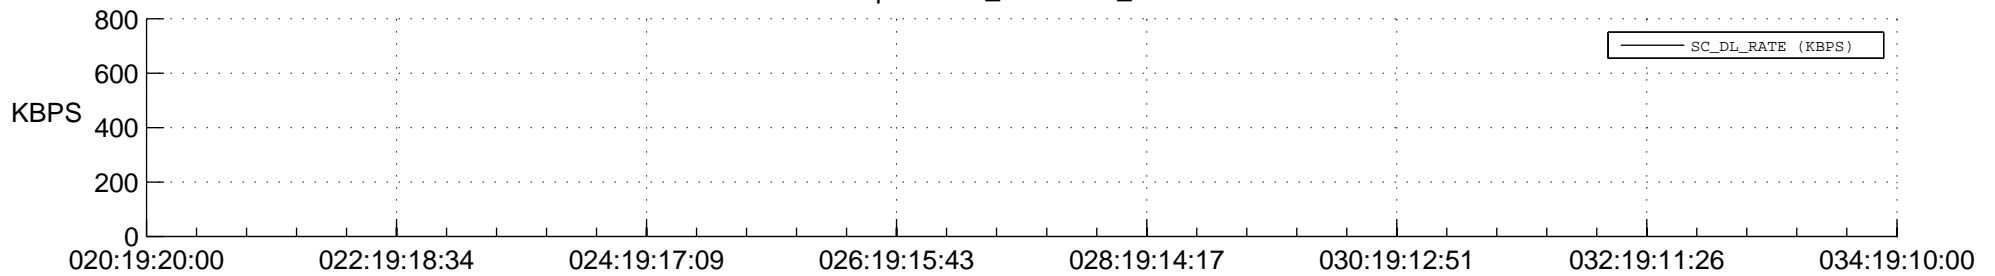

## Spacecraft\_DownLink\_Rate

Ground Time (2017:020:19:20:00.000 -2017:034:19:10:00.000)