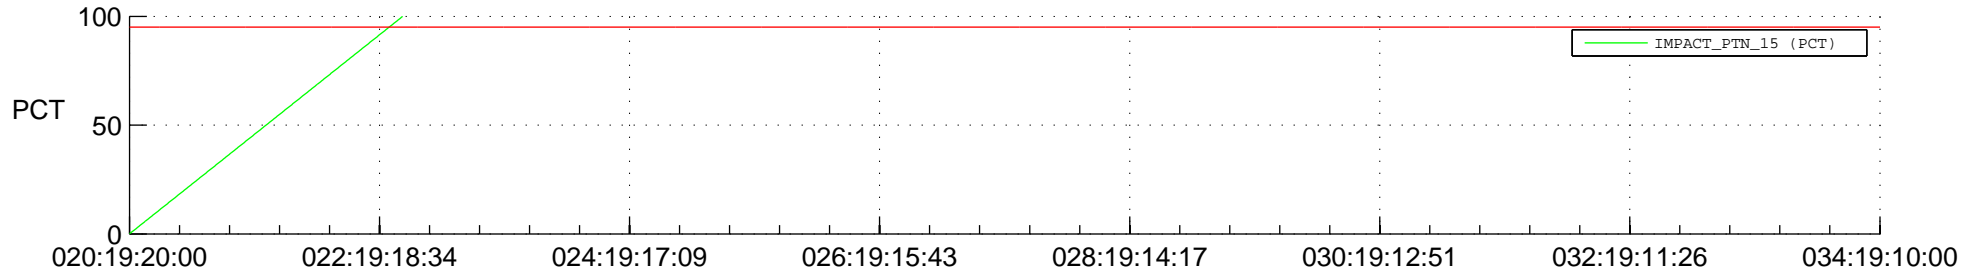

IMPACT_Percent_Full_Prediction