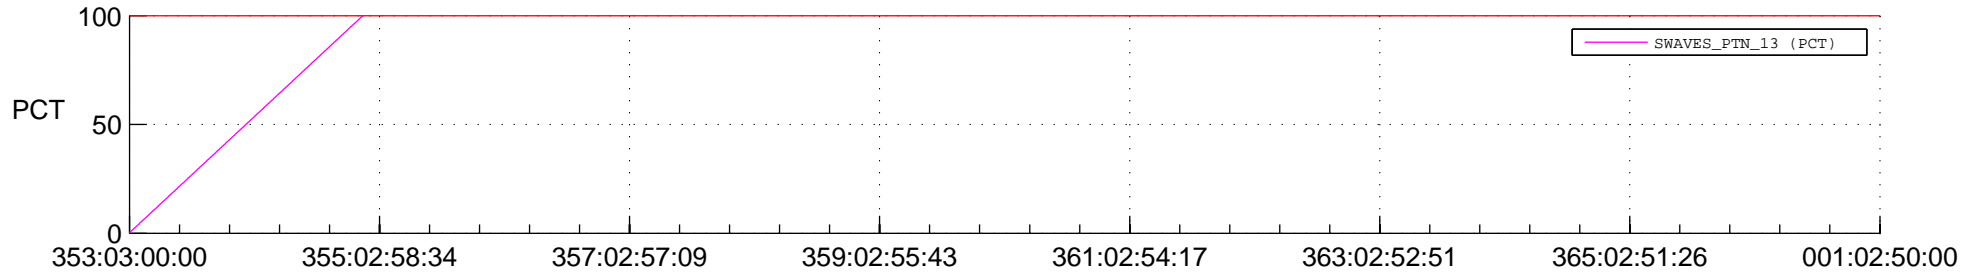

STEREO BEHIND SSR PCT Full Prediction

SWAVES_Percent_Full_Prediction