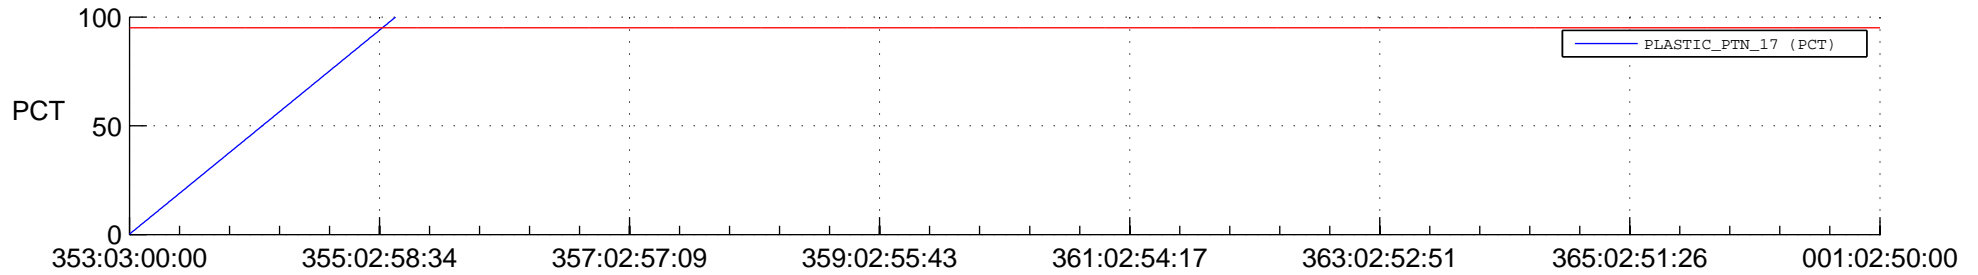

## Spacecraft\_DownLink\_Rate

Ground Time (2016:353:03:00:00.000 -2017:001:02:50:00.000)