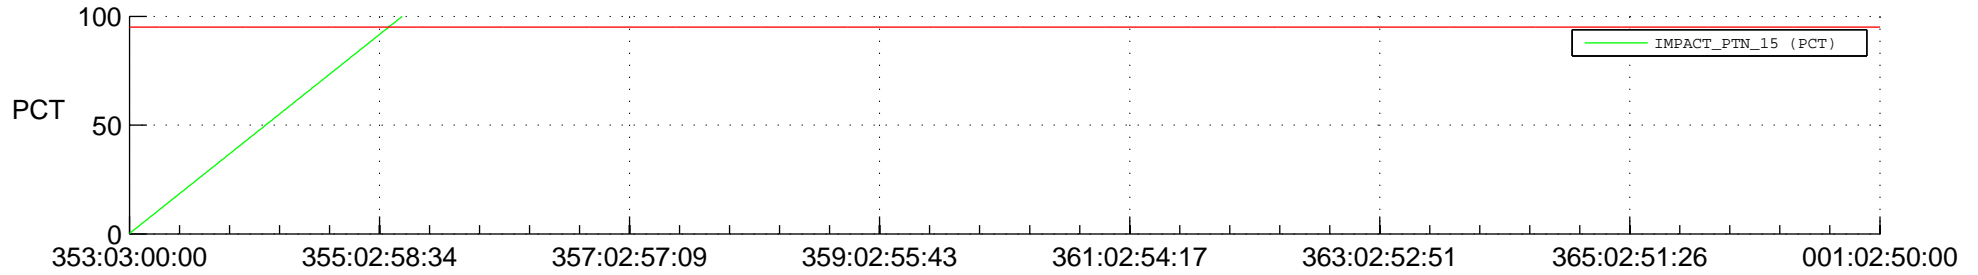

IMPACT_Percent_Full_Prediction