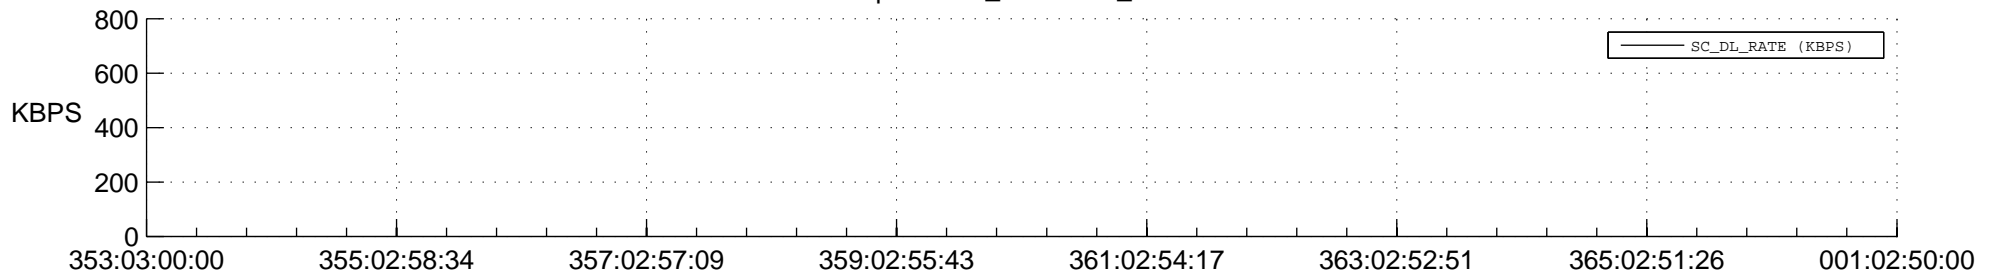

## Spacecraft\_DownLink\_Rate

Ground Time (2016:353:03:00:00.000 -2017:001:02:50:00.000)