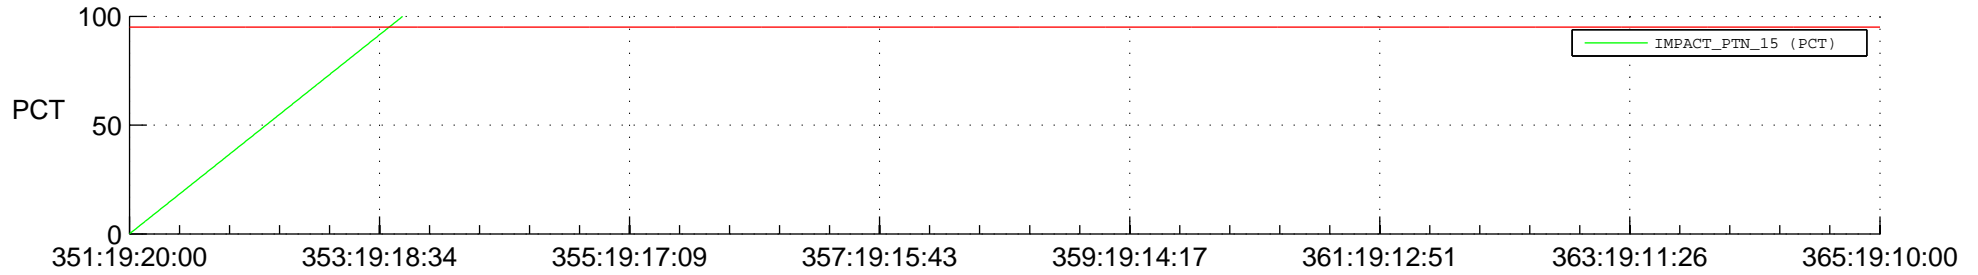

STEREO BEHIND SSR PCT Full Prediction

SWAVES_Percent_Full_Prediction

IMPACT_Percent_Full_Prediction

PLASTIC_Percent_Full_Prediction

Spacecraft_DownLink_Rate

Ground Time (2016:351:19:20:00.000 -2016:365:19:10:00.000)