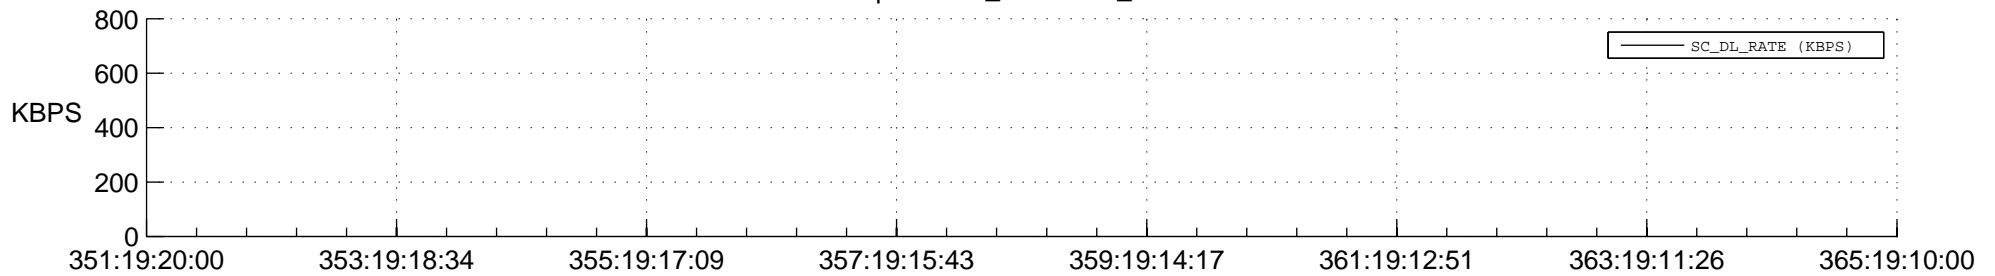

STEREO BEHIND SSR PCT Full Prediction

SWAVES_Percent_Full_Prediction

IMPACT_Percent_Full_Prediction

PLASTIC_Percent_Full_Prediction

Spacecraft_DownLink_Rate

Ground Time (2016:351:19:20:00.000 -2016:365:19:10:00.000)