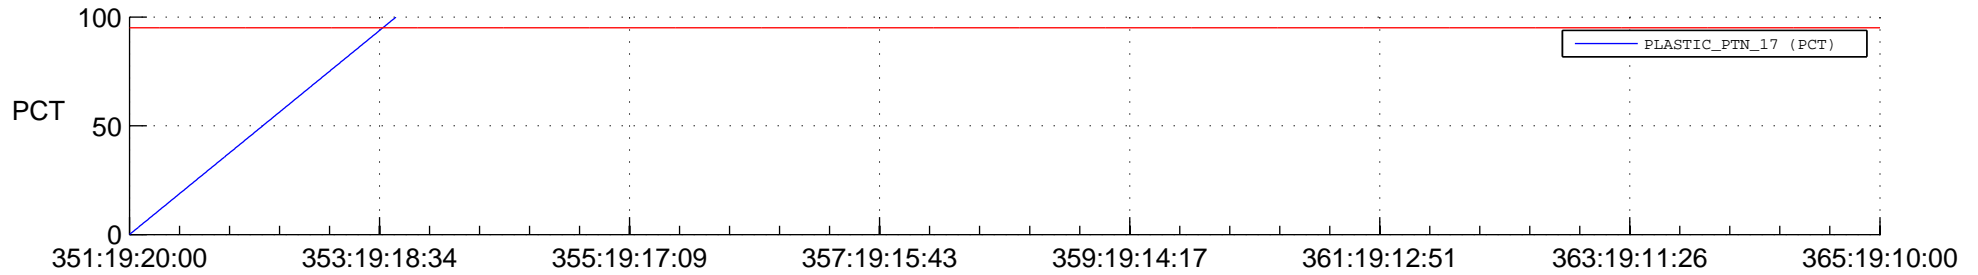

STEREO BEHIND SSR PCT Full Prediction

SWAVES_Percent_Full_Prediction

IMPACT_Percent_Full_Prediction

PLASTIC_Percent_Full_Prediction

Spacecraft_DownLink_Rate

Ground Time (2016:351:19:20:00.000 -2016:365:19:10:00.000)