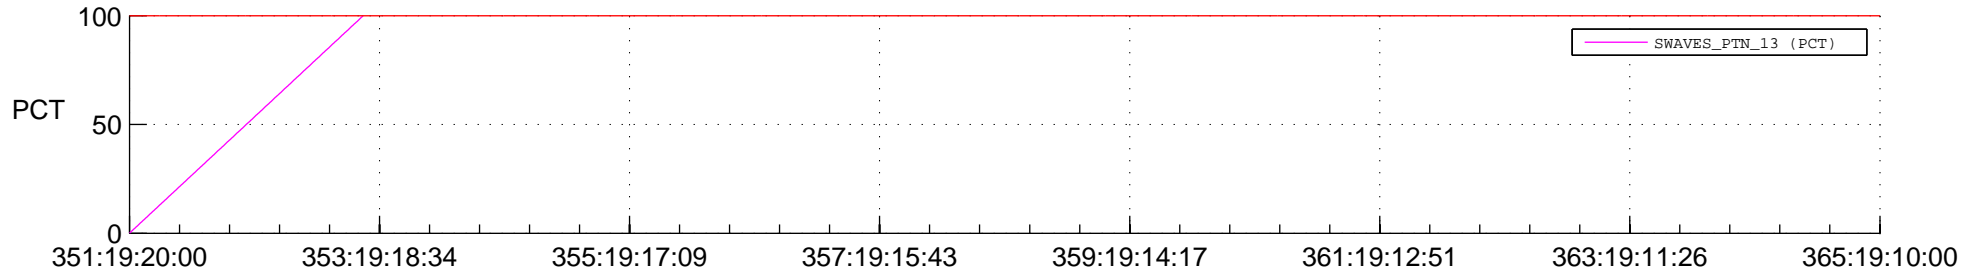

STEREO BEHIND SSR PCT Full Prediction

SWAVES_Percent_Full_Prediction

IMPACT_Percent_Full_Prediction

PLASTIC_Percent_Full_Prediction

Spacecraft_DownLink_Rate

Ground Time (2016:351:19:20:00.000 -2016:365:19:10:00.000)