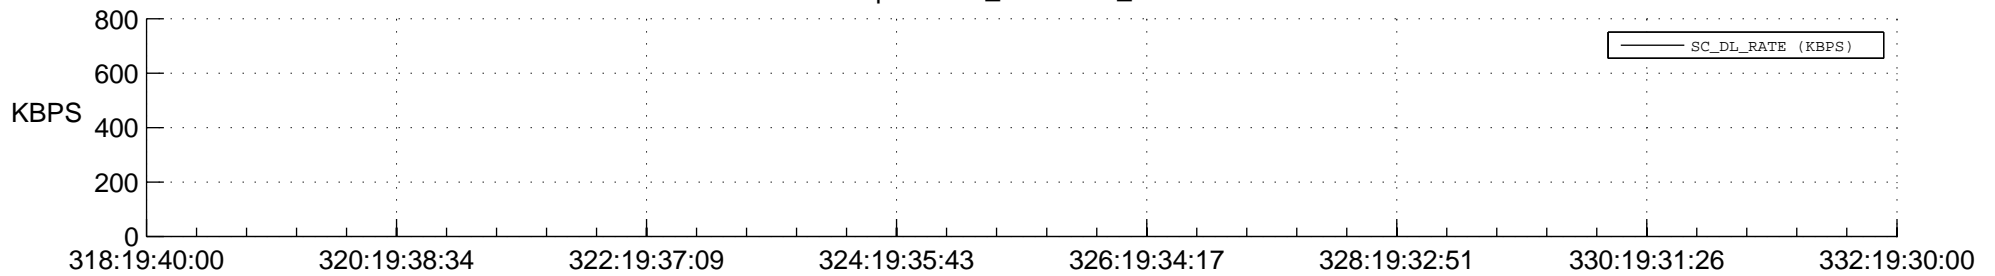

STEREO BEHIND SSR PCT Full Prediction

SWAVES_Percent_Full_Prediction

IMPACT_Percent_Full_Prediction

PLASTIC_Percent_Full_Prediction

Spacecraft_DownLink_Rate

Ground Time (2016:318:19:40:00.000 -2016:332:19:30:00.000)