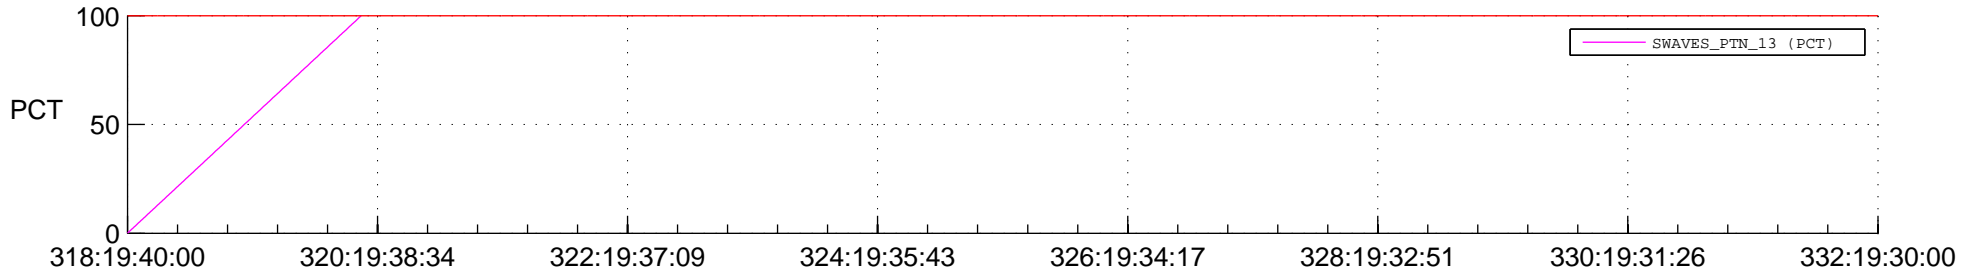

STEREO BEHIND SSR PCT Full Prediction

SWAVES_Percent_Full_Prediction

IMPACT_Percent_Full_Prediction

PLASTIC_Percent_Full_Prediction

Spacecraft_DownLink_Rate

Ground Time (2016:318:19:40:00.000 -2016:332:19:30:00.000)