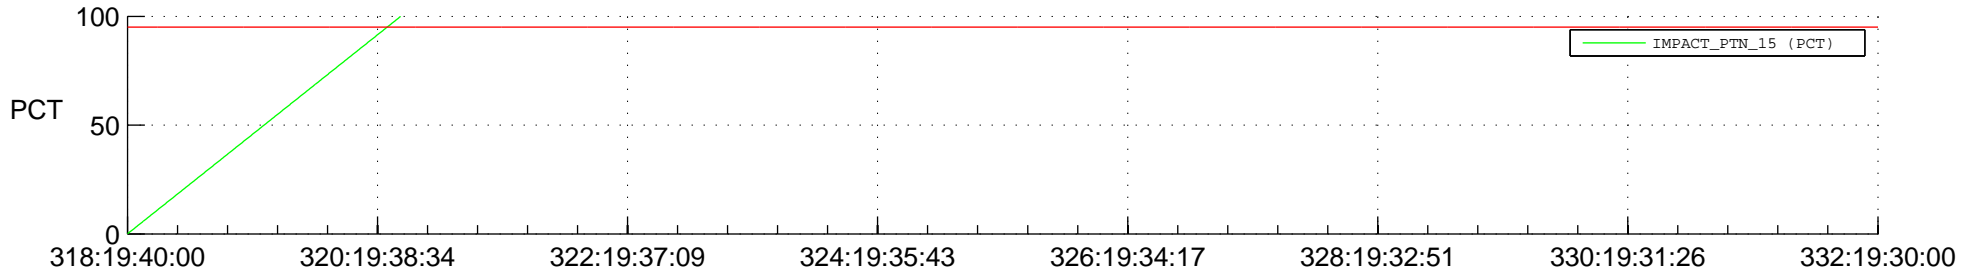

STEREO BEHIND SSR PCT Full Prediction

SWAVES_Percent_Full_Prediction

IMPACT_Percent_Full_Prediction

PLASTIC_Percent_Full_Prediction

Spacecraft_DownLink_Rate

Ground Time (2016:318:19:40:00.000 -2016:332:19:30:00.000)