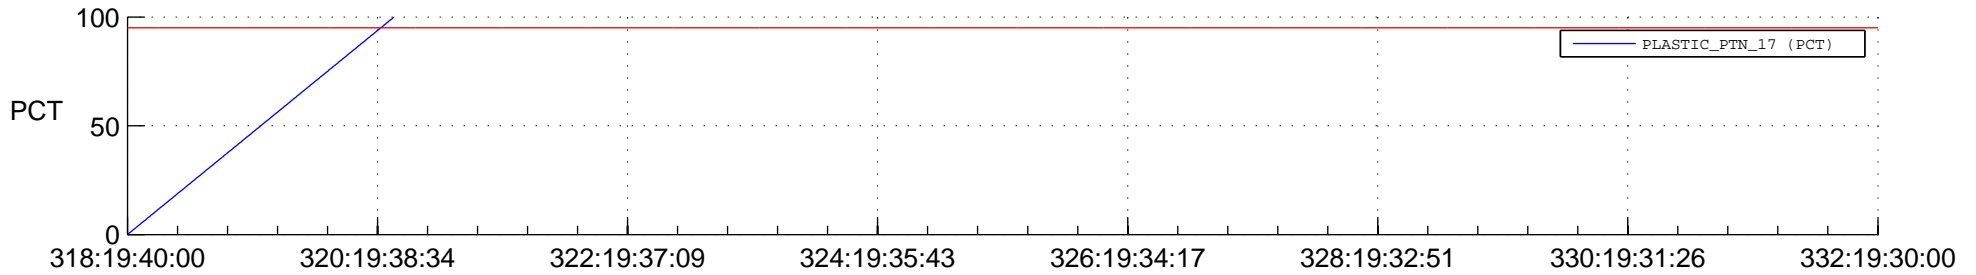

STEREO BEHIND SSR PCT Full Prediction

SWAVES_Percent_Full_Prediction

IMPACT_Percent_Full_Prediction

PLASTIC_Percent_Full_Prediction

Spacecraft_DownLink_Rate

Ground Time (2016:318:19:40:00.000 -2016:332:19:30:00.000)