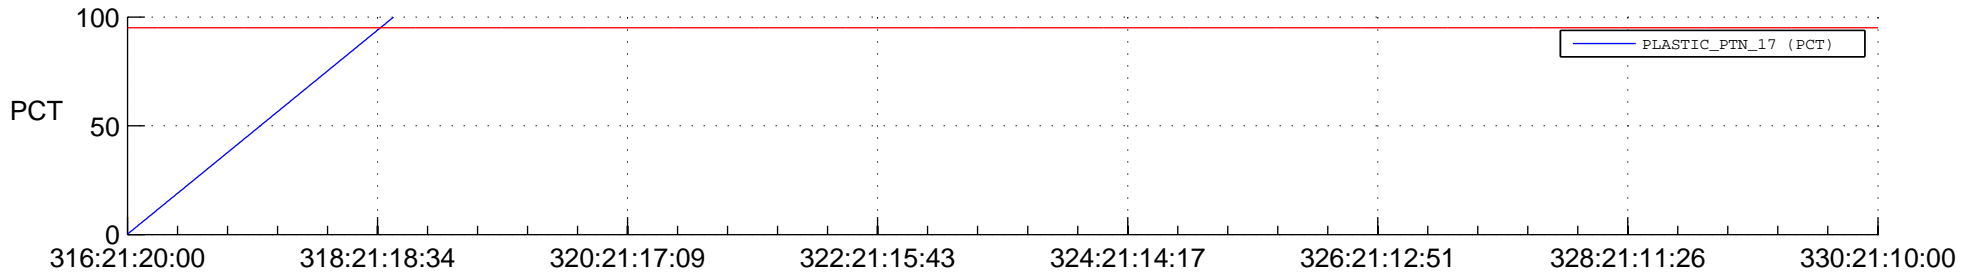

STEREO BEHIND SSR PCT Full Prediction

SWAVES_Percent_Full_Prediction

IMPACT_Percent_Full_Prediction

PLASTIC_Percent_Full_Prediction

Spacecraft_DownLink_Rate