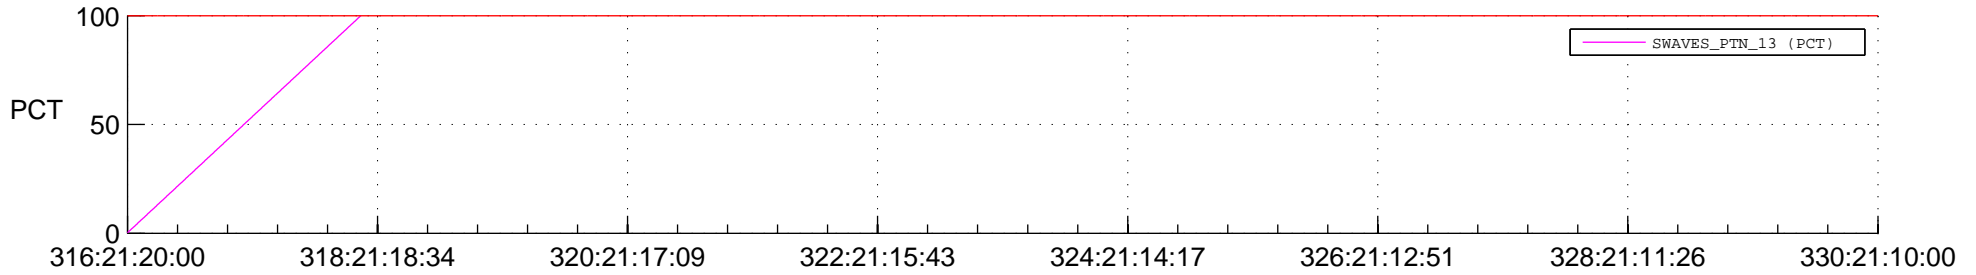

STEREO BEHIND SSR PCT Full Prediction

SWAVES_Percent_Full_Prediction

IMPACT_Percent_Full_Prediction

PLASTIC_Percent_Full_Prediction

Spacecraft_DownLink_Rate