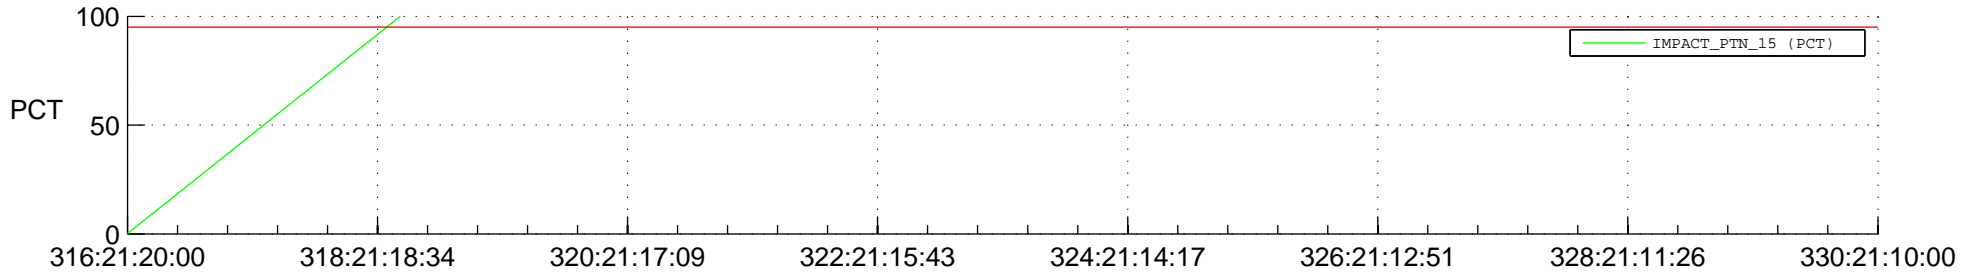

STEREO BEHIND SSR PCT Full Prediction

SWAVES_Percent_Full_Prediction

IMPACT_Percent_Full_Prediction

PLASTIC_Percent_Full_Prediction

Spacecraft_DownLink_Rate