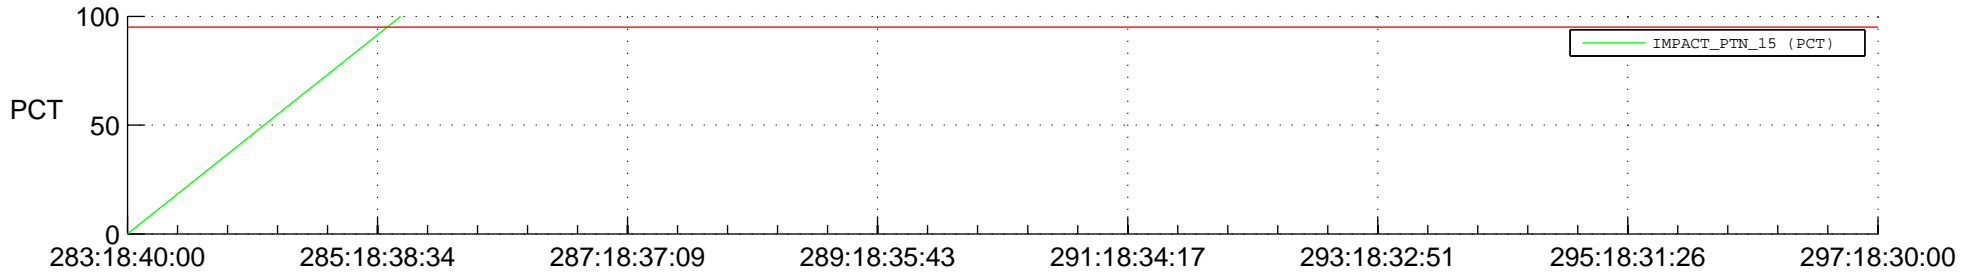

STEREO BEHIND SSR PCT Full Prediction

SWAVES_Percent_Full_Prediction

IMPACT_Percent_Full_Prediction

PLASTIC_Percent_Full_Prediction

Spacecraft_DownLink_Rate

Ground Time (2016:283:18:40:00.000 -2016:297:18:30:00.000)