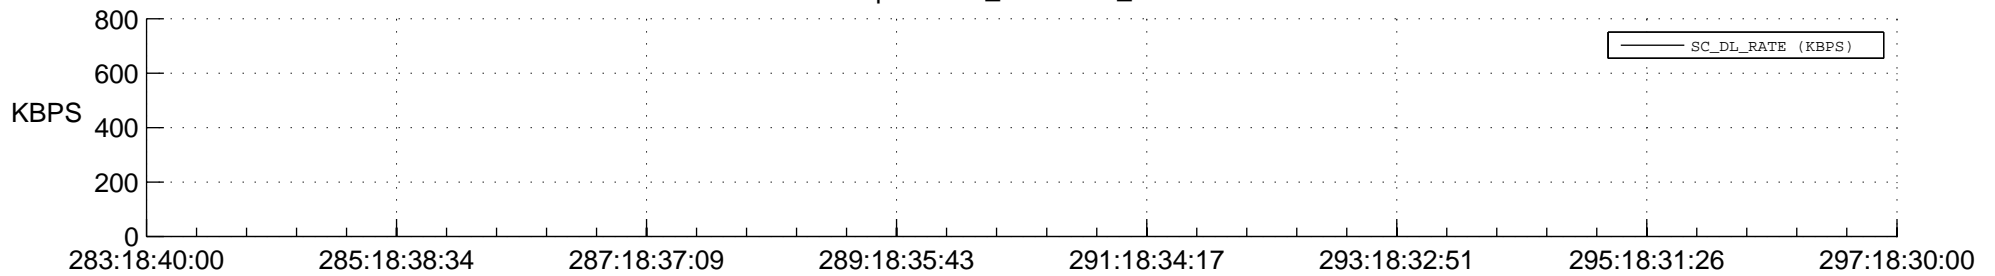

STEREO BEHIND SSR PCT Full Prediction

SWAVES_Percent_Full_Prediction

IMPACT_Percent_Full_Prediction

PLASTIC_Percent_Full_Prediction

Spacecraft_DownLink_Rate

Ground Time (2016:283:18:40:00.000 -2016:297:18:30:00.000)