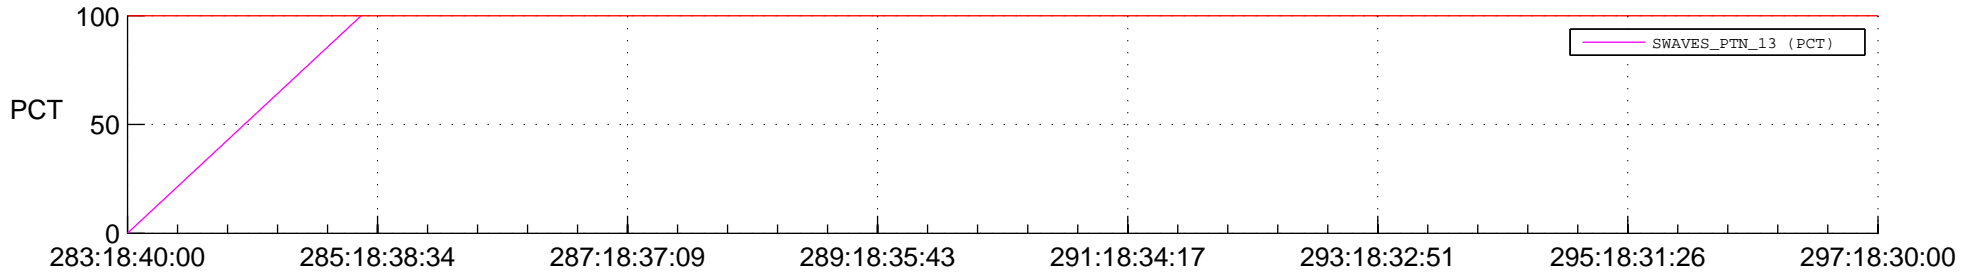

STEREO BEHIND SSR PCT Full Prediction

SWAVES_Percent_Full_Prediction

IMPACT_Percent_Full_Prediction

PLASTIC_Percent_Full_Prediction

Spacecraft_DownLink_Rate

Ground Time (2016:283:18:40:00.000 -2016:297:18:30:00.000)