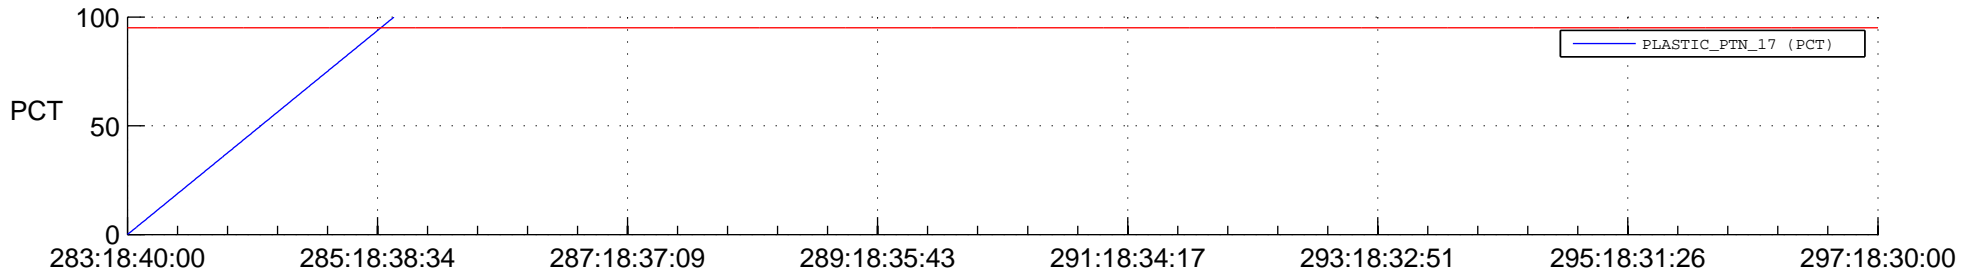

STEREO BEHIND SSR PCT Full Prediction

SWAVES_Percent_Full_Prediction

IMPACT_Percent_Full_Prediction

PLASTIC_Percent_Full_Prediction

Spacecraft_DownLink_Rate

Ground Time (2016:283:18:40:00.000 -2016:297:18:30:00.000)