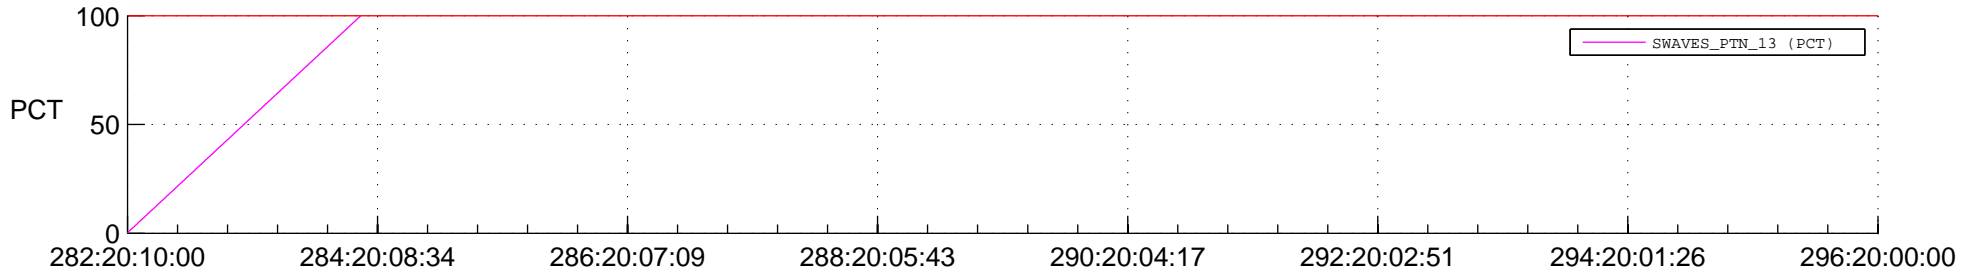

STEREO BEHIND SSR PCT Full Prediction

SWAVES_Percent_Full_Prediction

IMPACT_Percent_Full_Prediction

PLASTIC_Percent_Full_Prediction

Spacecraft_DownLink_Rate

Ground Time (2016:282:20:10:00.000 -2016:296:20:00:00.000)