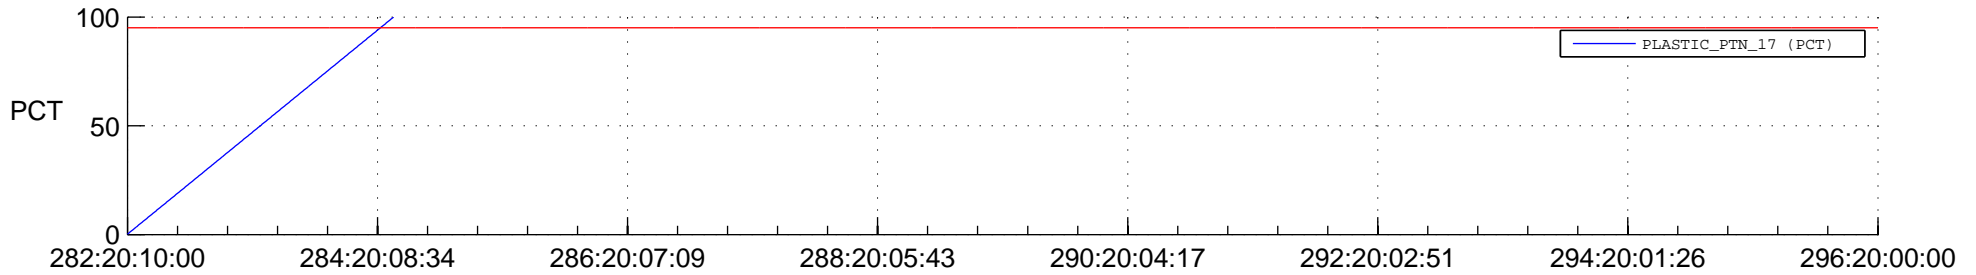

STEREO BEHIND SSR PCT Full Prediction

SWAVES_Percent_Full_Prediction

IMPACT_Percent_Full_Prediction

PLASTIC_Percent_Full_Prediction

Spacecraft_DownLink_Rate

Ground Time (2016:282:20:10:00.000 -2016:296:20:00:00.000)