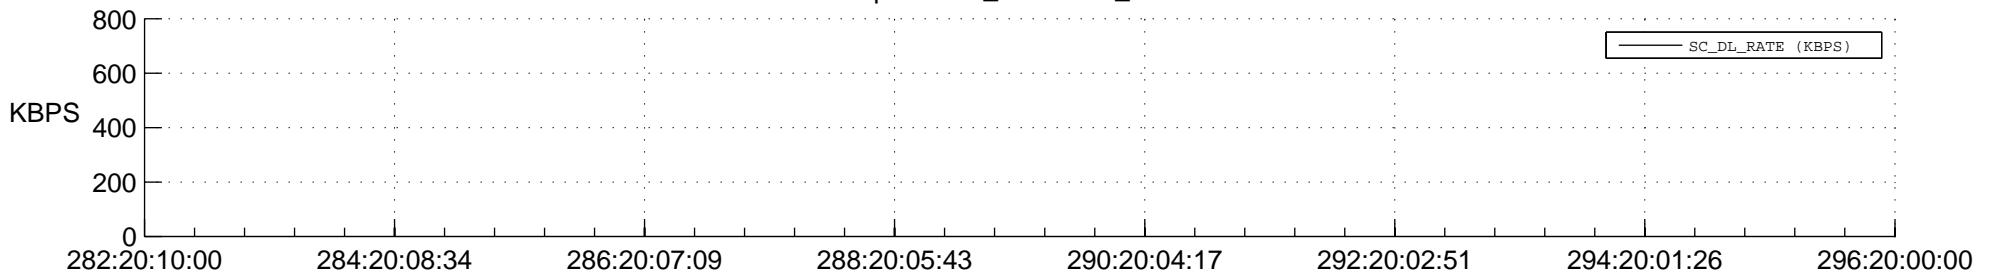

STEREO BEHIND SSR PCT Full Prediction

SWAVES_Percent_Full_Prediction

IMPACT_Percent_Full_Prediction

PLASTIC_Percent_Full_Prediction

Spacecraft_DownLink_Rate

Ground Time (2016:282:20:10:00.000 -2016:296:20:00:00.000)