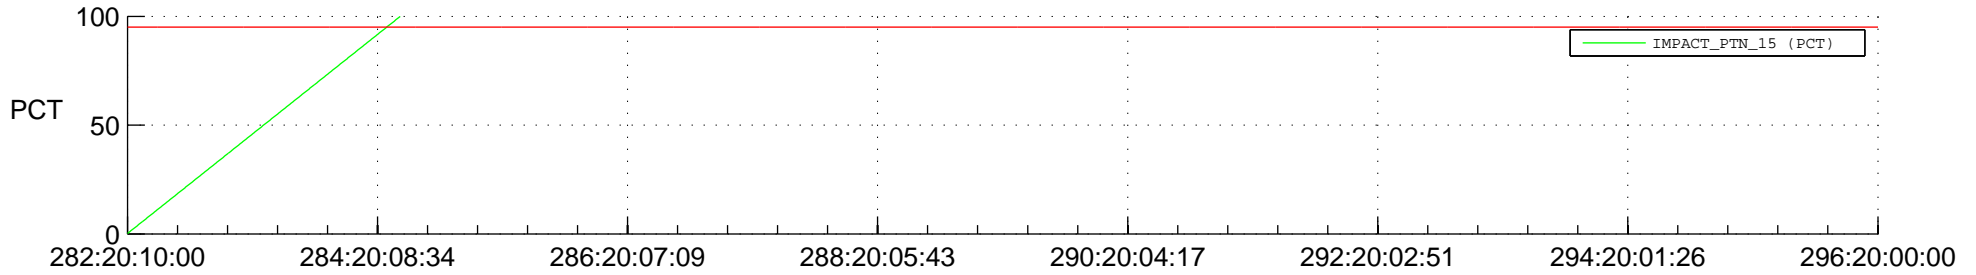

STEREO BEHIND SSR PCT Full Prediction

SWAVES_Percent_Full_Prediction

IMPACT_Percent_Full_Prediction

PLASTIC_Percent_Full_Prediction

Spacecraft_DownLink_Rate

Ground Time (2016:282:20:10:00.000 -2016:296:20:00:00.000)