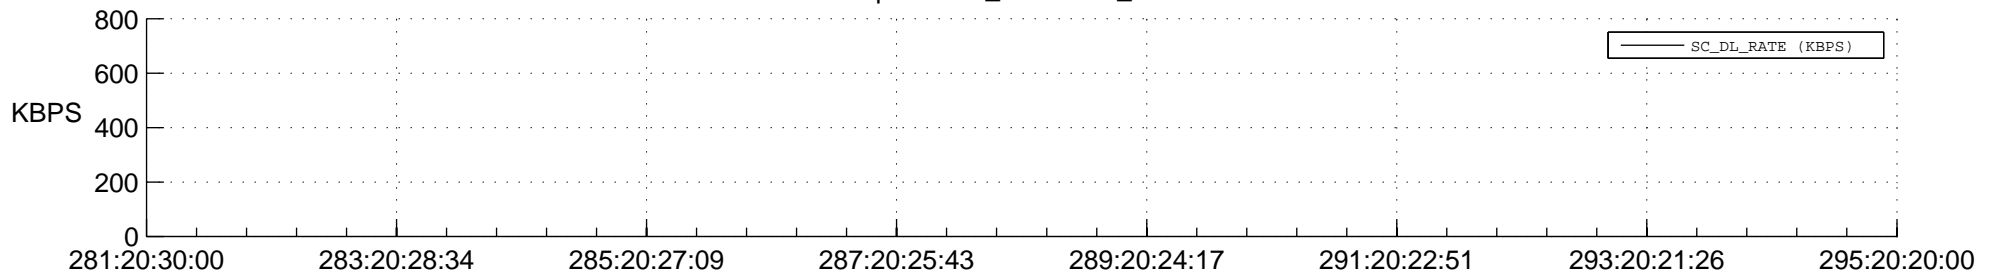

## Spacecraft\_DownLink\_Rate

Ground Time (2016:281:20:30:00.000 -2016:295:20:20:00.000)