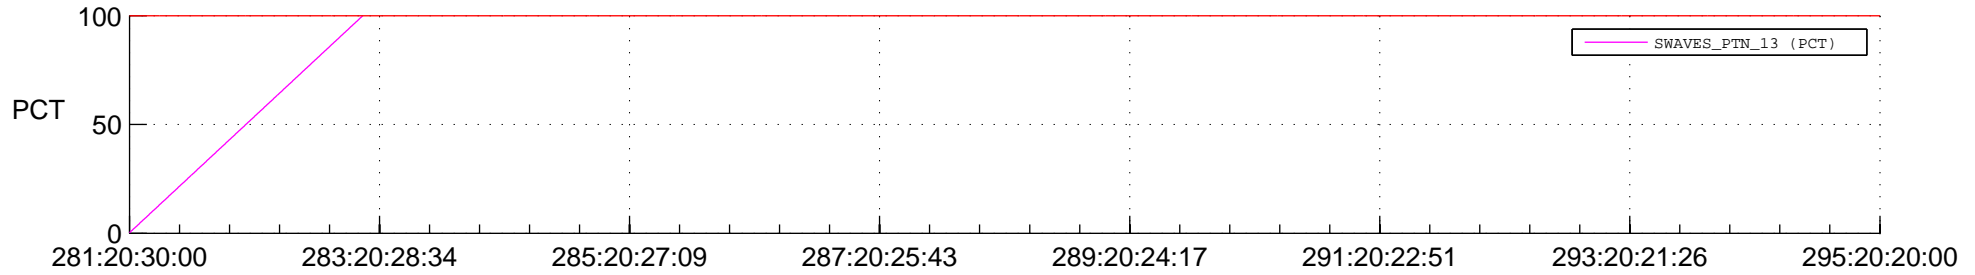

STEREO BEHIND SSR PCT Full Prediction

SWAVES_Percent_Full_Prediction