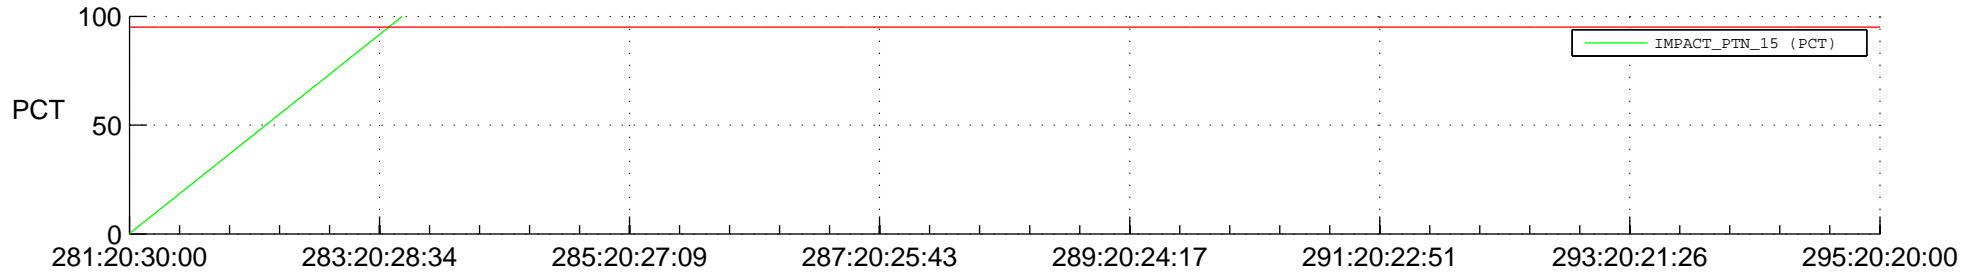

IMPACT_Percent_Full_Prediction