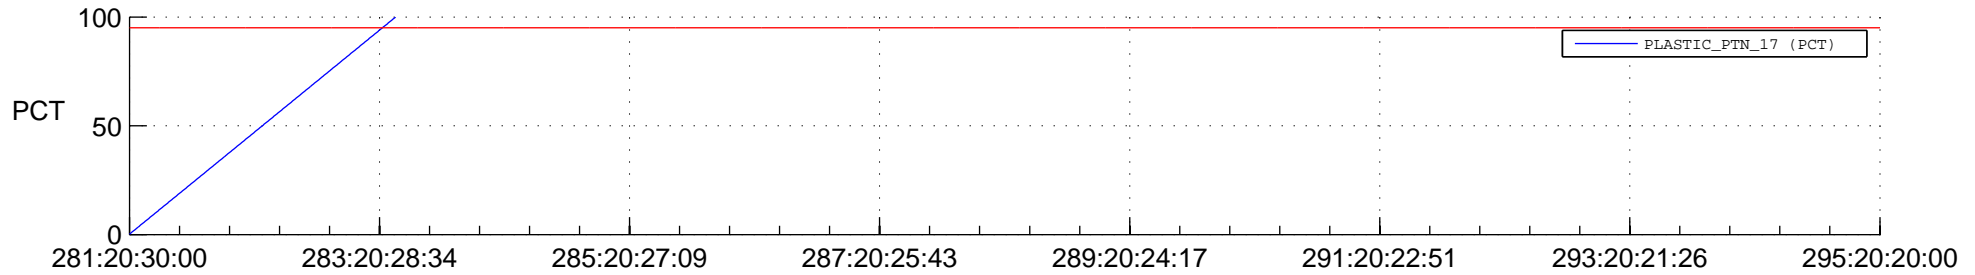

## Spacecraft\_DownLink\_Rate

Ground Time (2016:281:20:30:00.000 -2016:295:20:20:00.000)