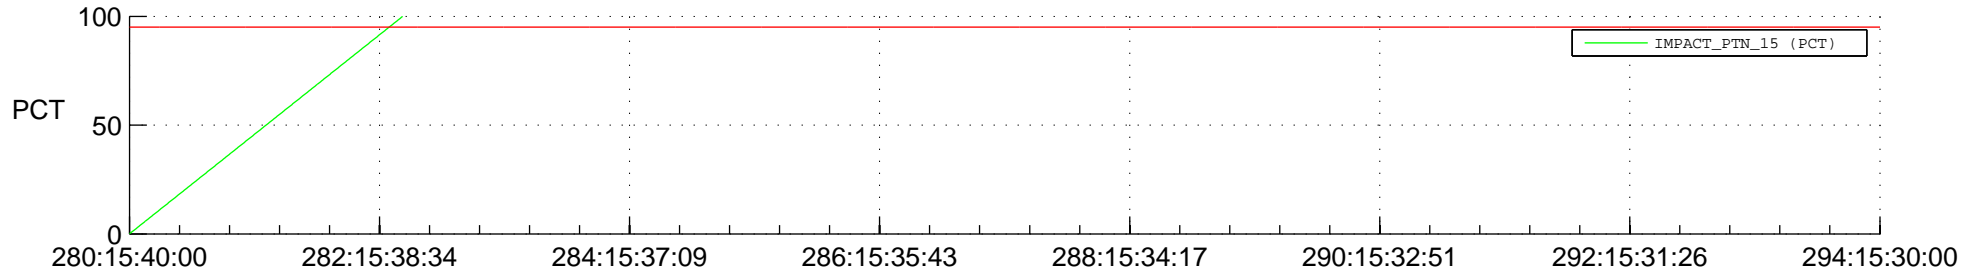

STEREO BEHIND SSR PCT Full Prediction

SWAVES_Percent_Full_Prediction

IMPACT_Percent_Full_Prediction

PLASTIC_Percent_Full_Prediction

Spacecraft_DownLink_Rate

Ground Time (2016:280:15:40:00.000 -2016:294:15:30:00.000)