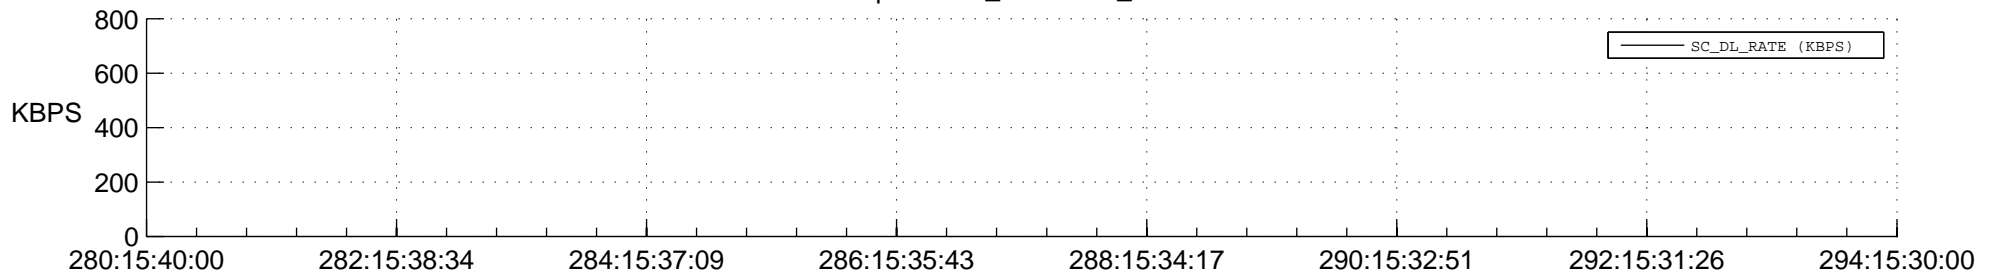

STEREO BEHIND SSR PCT Full Prediction

SWAVES_Percent_Full_Prediction

IMPACT_Percent_Full_Prediction

PLASTIC_Percent_Full_Prediction

Spacecraft_DownLink_Rate

Ground Time (2016:280:15:40:00.000 -2016:294:15:30:00.000)