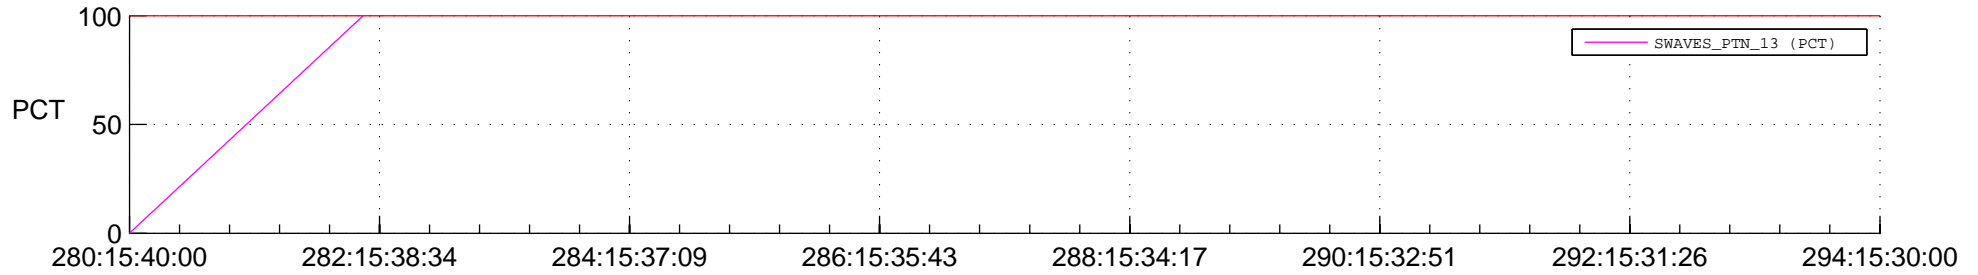

STEREO BEHIND SSR PCT Full Prediction

SWAVES_Percent_Full_Prediction

IMPACT_Percent_Full_Prediction

PLASTIC_Percent_Full_Prediction

Spacecraft_DownLink_Rate

Ground Time (2016:280:15:40:00.000 -2016:294:15:30:00.000)