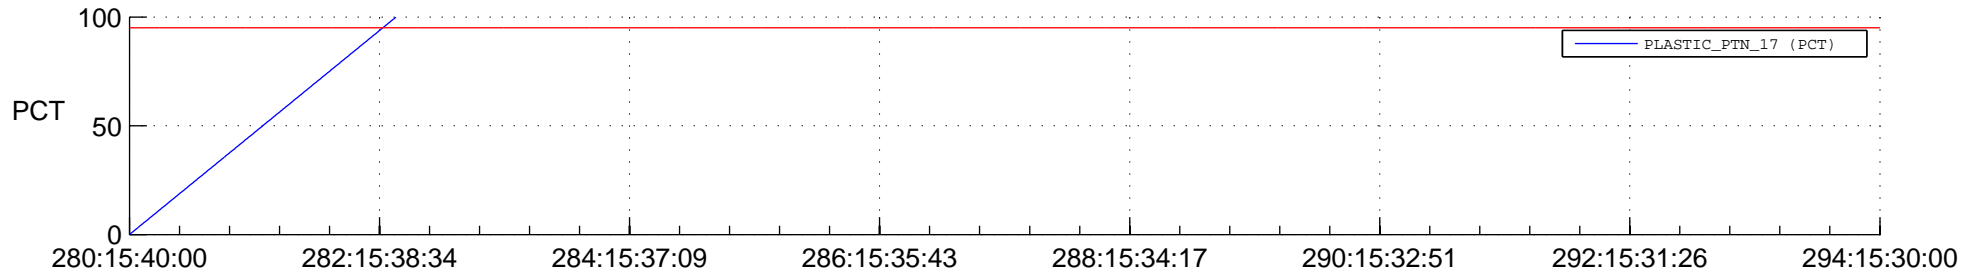

STEREO BEHIND SSR PCT Full Prediction

SWAVES_Percent_Full_Prediction

IMPACT_Percent_Full_Prediction

PLASTIC_Percent_Full_Prediction

Spacecraft_DownLink_Rate

Ground Time (2016:280:15:40:00.000 -2016:294:15:30:00.000)